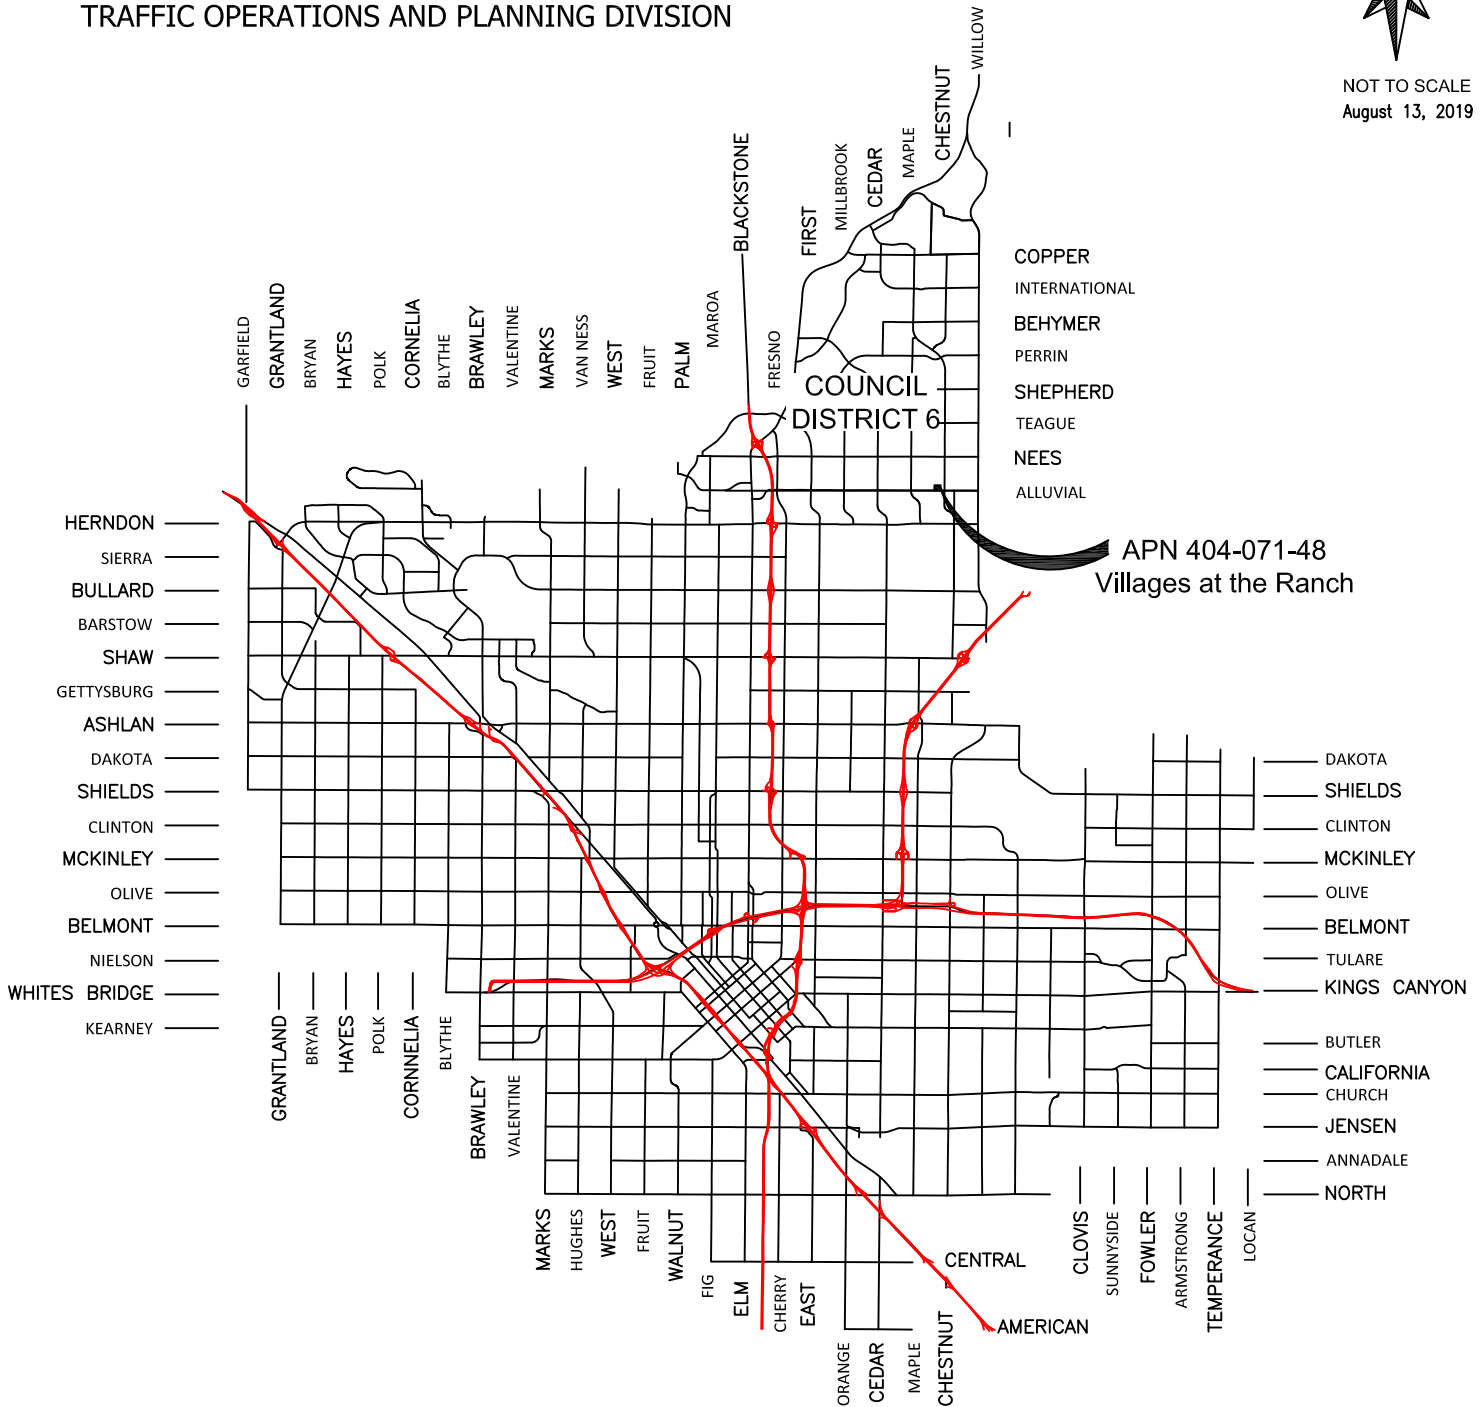

CITY OF
FRESNO
 PUBLIC WORKS DEPARTMENT
 TRAFFIC OPERATIONS AND PLANNING DIVISION

NOT TO SCALE
 August 13, 2019

LOCATION MAP
ANNEXATION NO. 41
COMMUNITY FACILITIES DISTRICT NO. 9