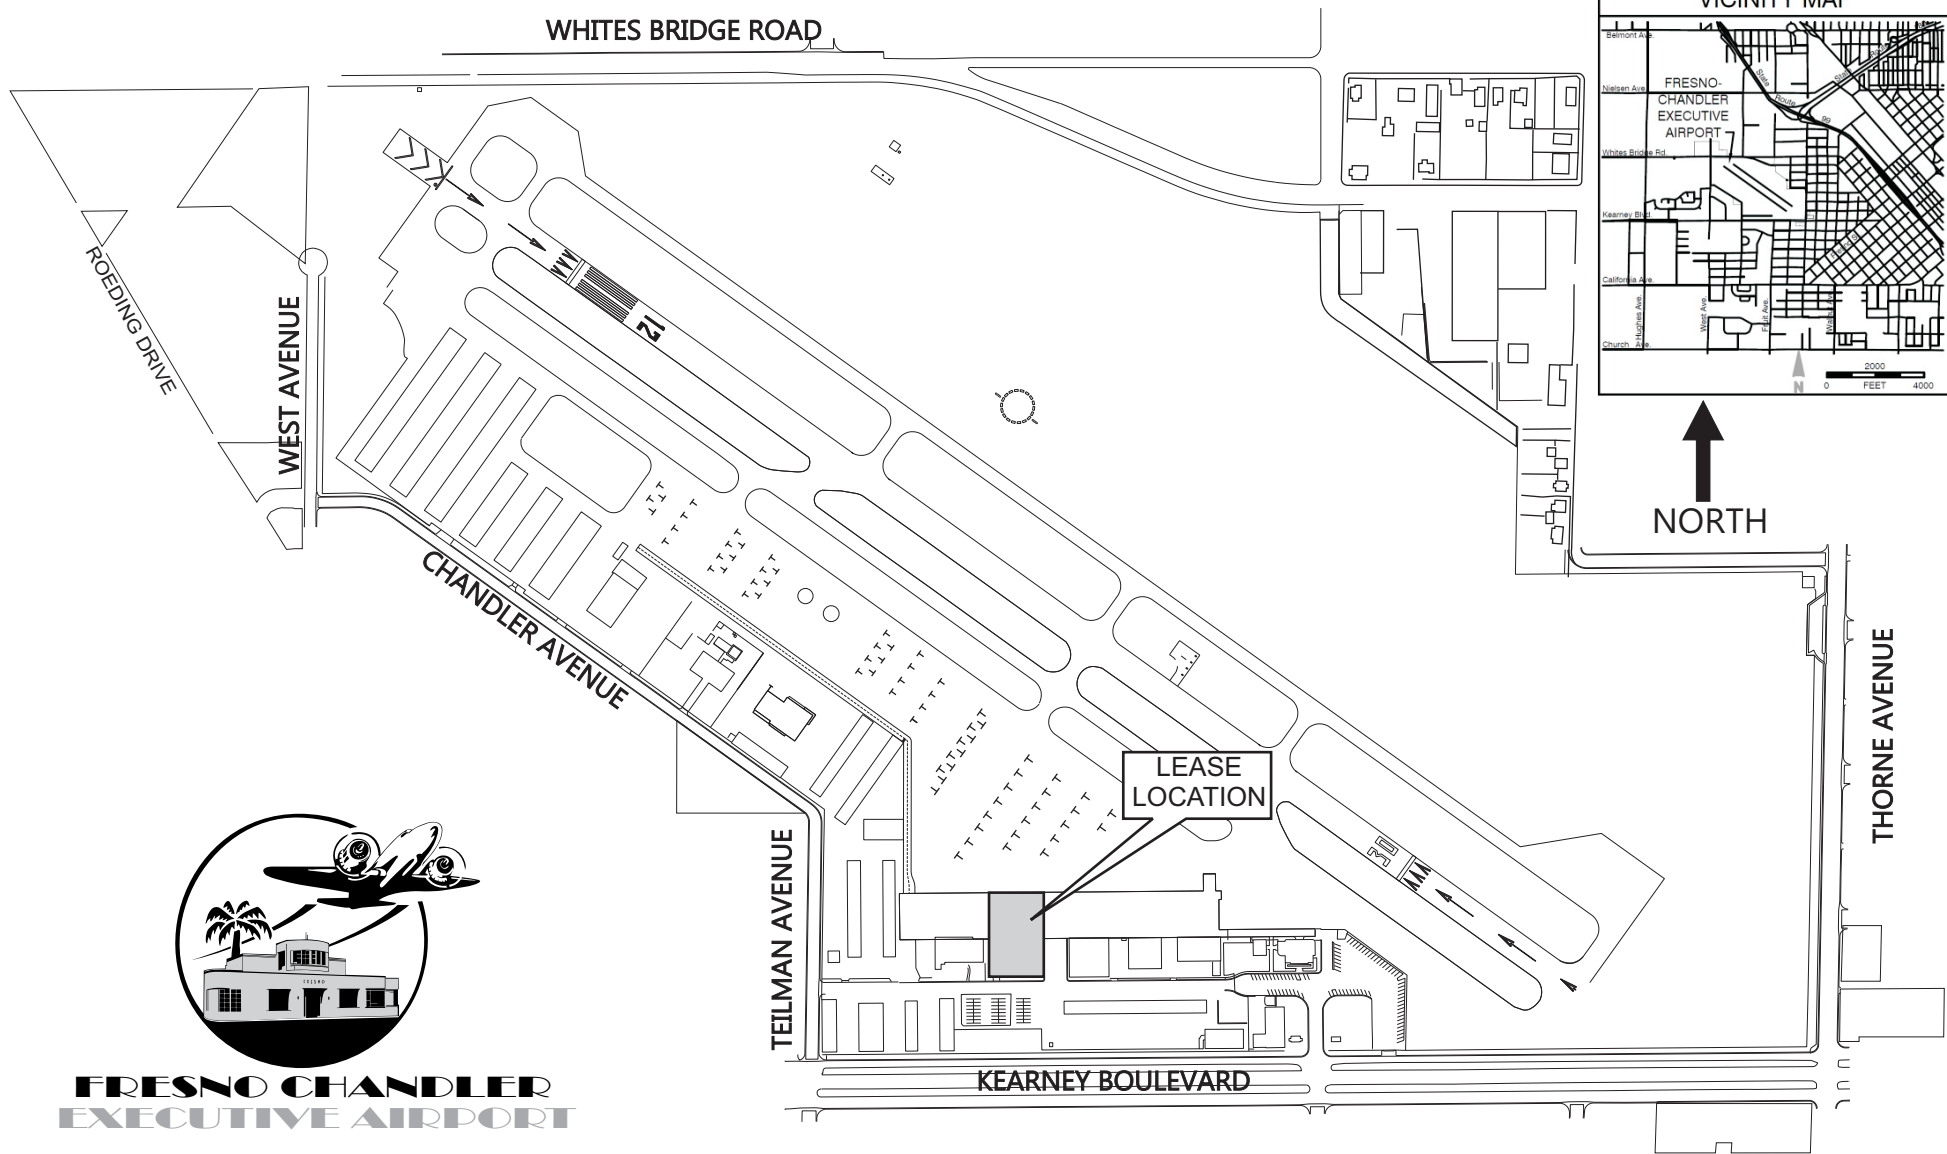

LOCATION MAP

**FRESNO CHANDLER
EXECUTIVE AIRPORT**

LEASE LOT: 668 WEST KEARNEY BOULEVARD