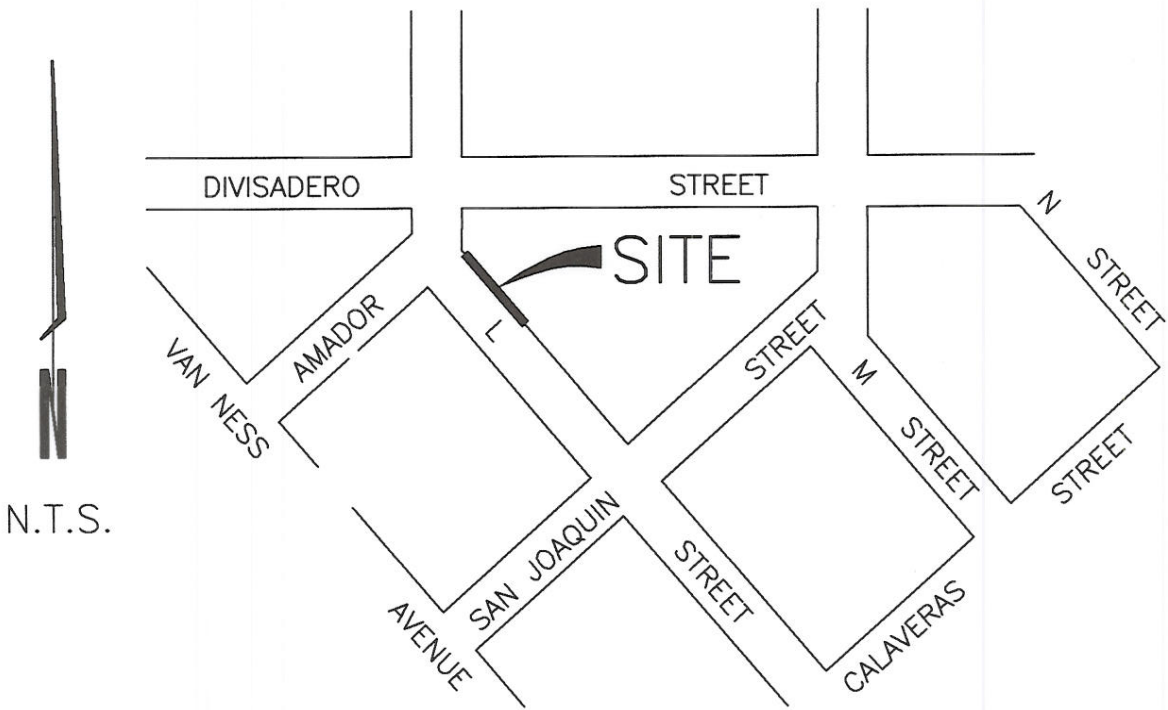

ATTACHMENT 1
VICINITY MAP

PREPARED BY:
GARY GIANNETTA
1119 "S" STREET
FRESNO, CA. 93721
(559) 264-3590

DATE: 2/10/14