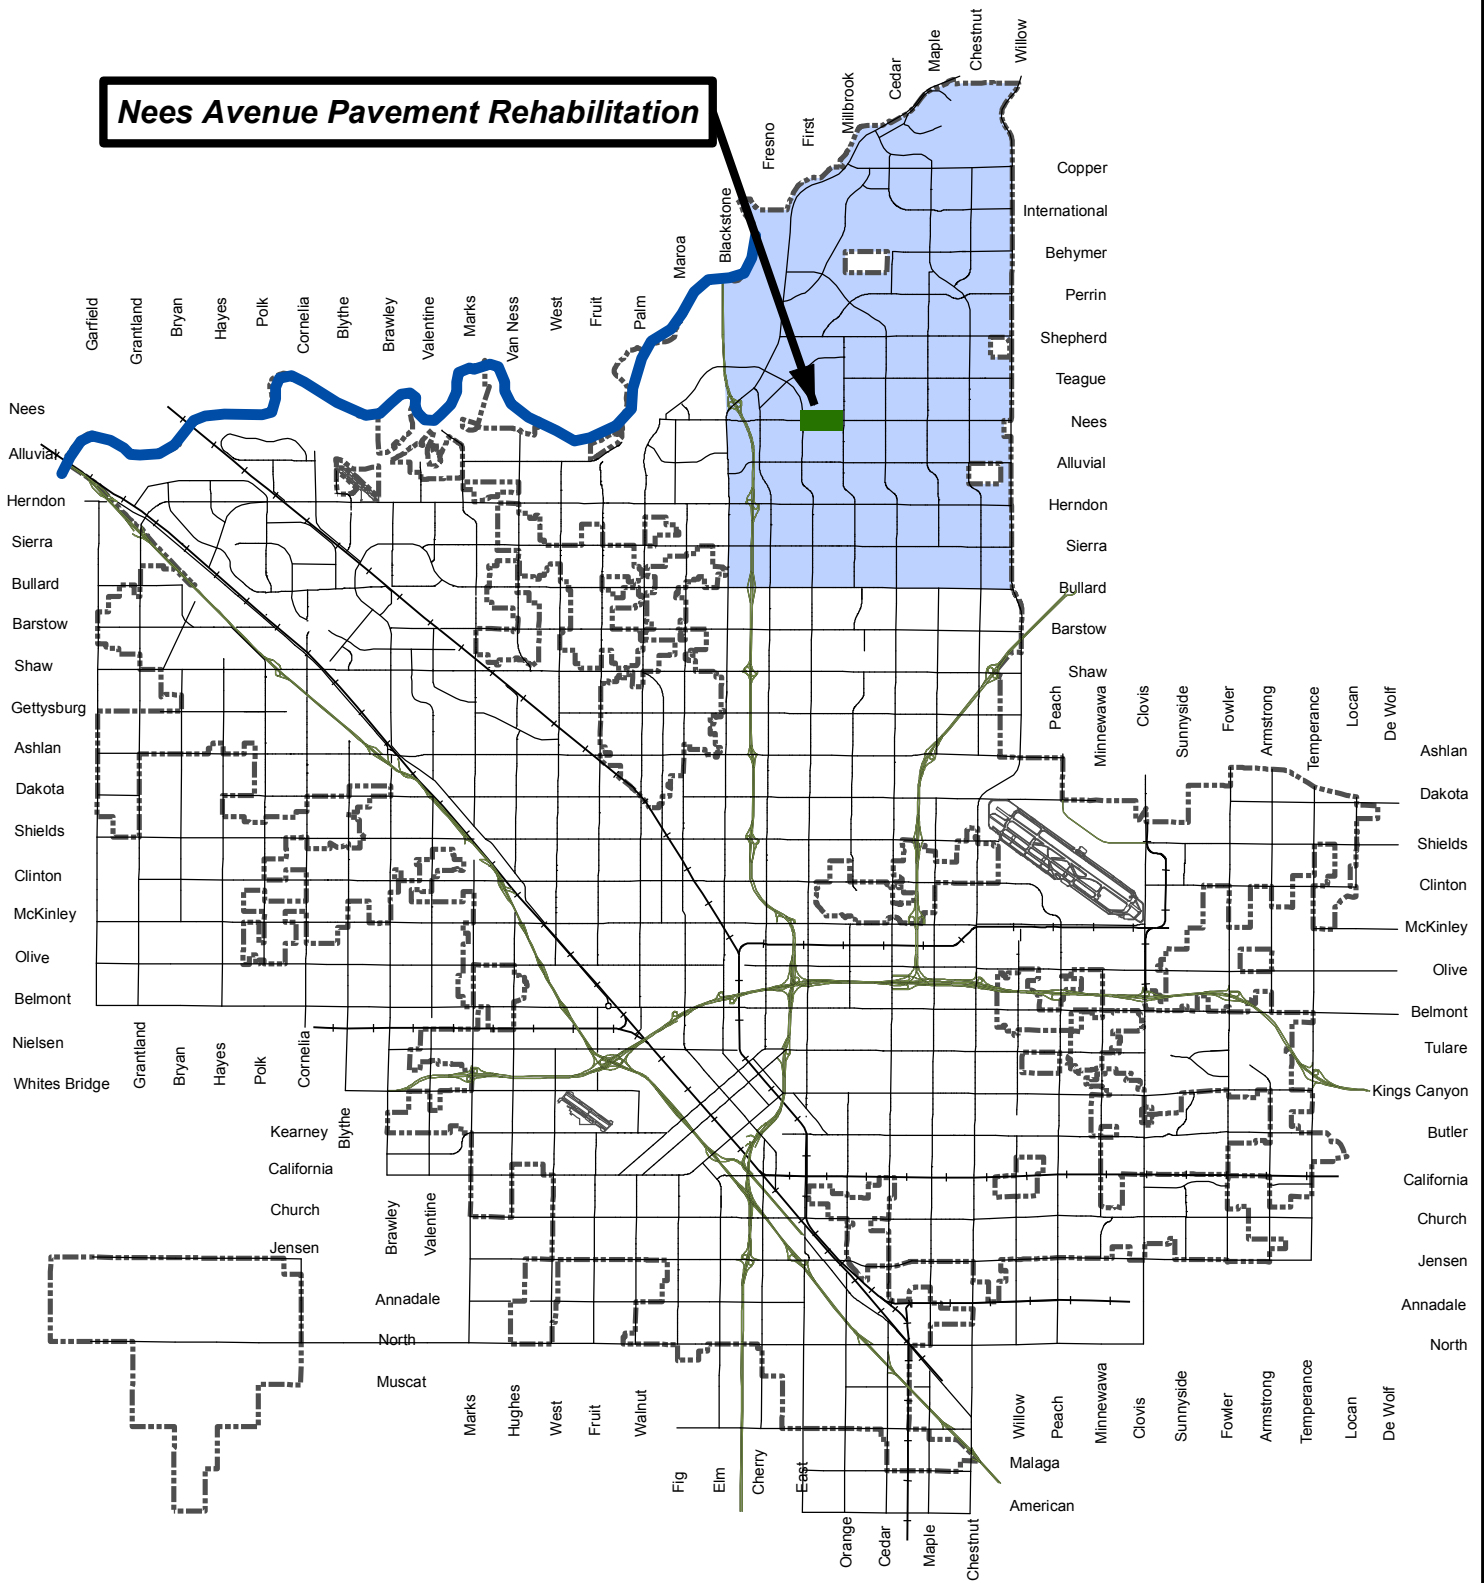

Nees Avenue Pavement Rehabilitation

VICINITY MAP

Nees Avenue Pavement Rehabilitation

Project ID: PW00840
Council District: 6

-  City Limits
-  Council District