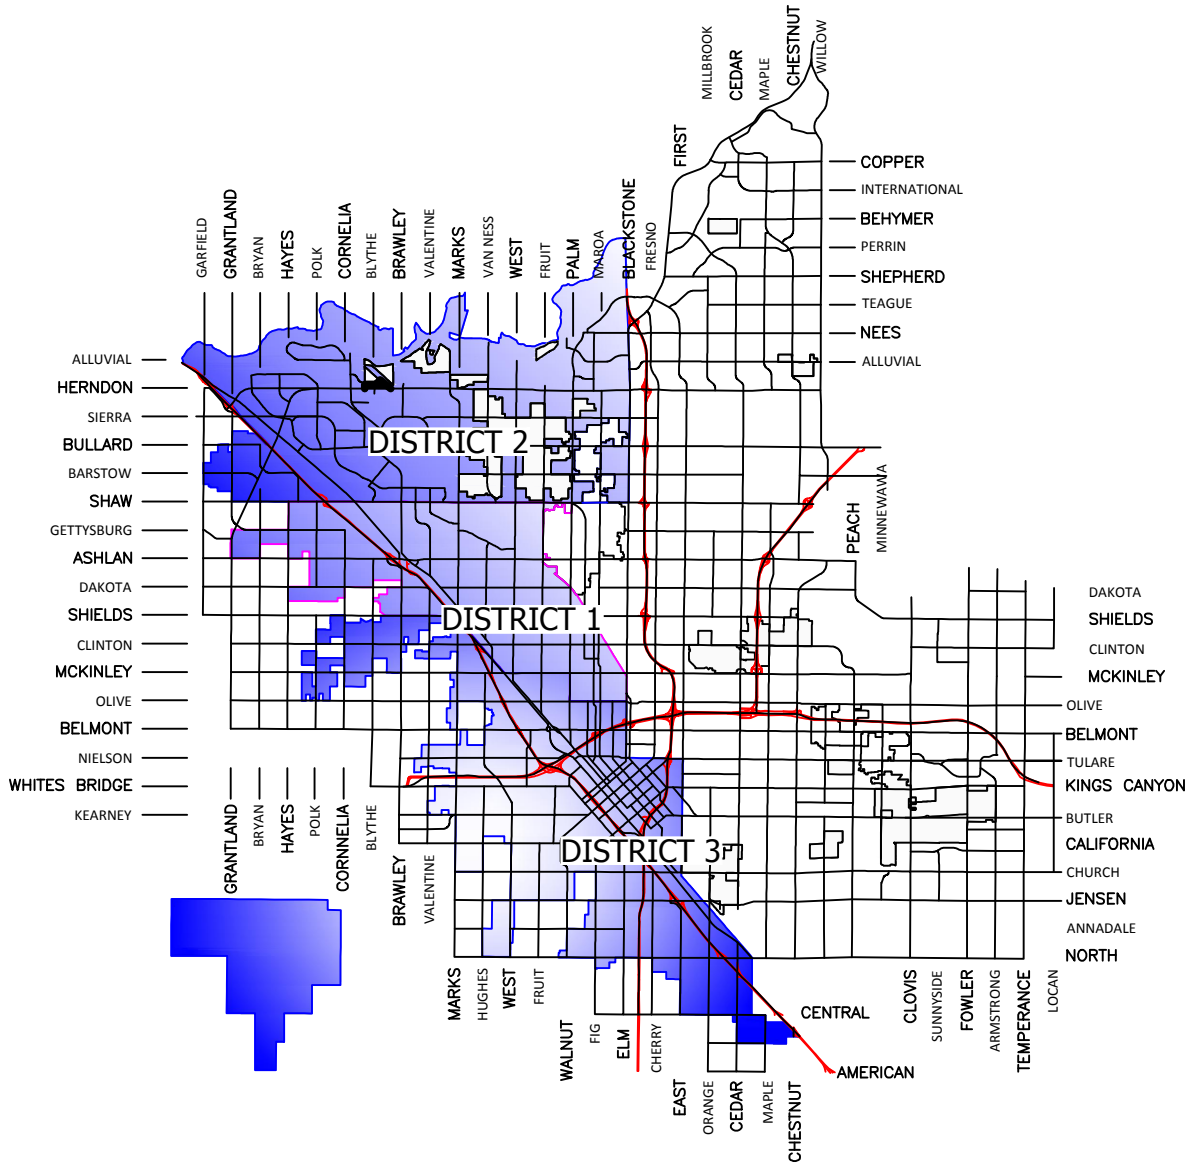

PUBLIC WORKS DEPARTMENT  
ENGINEERING SERVICES DIVISION

NOT TO SCALE  
JUNE 5, 2019

VICINITY MAP  
CITY OF FRESNO COUNCIL  
DISTRICTS WITHIN THE  
CALIFORNIA HIGH SPEED RAIL  
FOOTPRINT