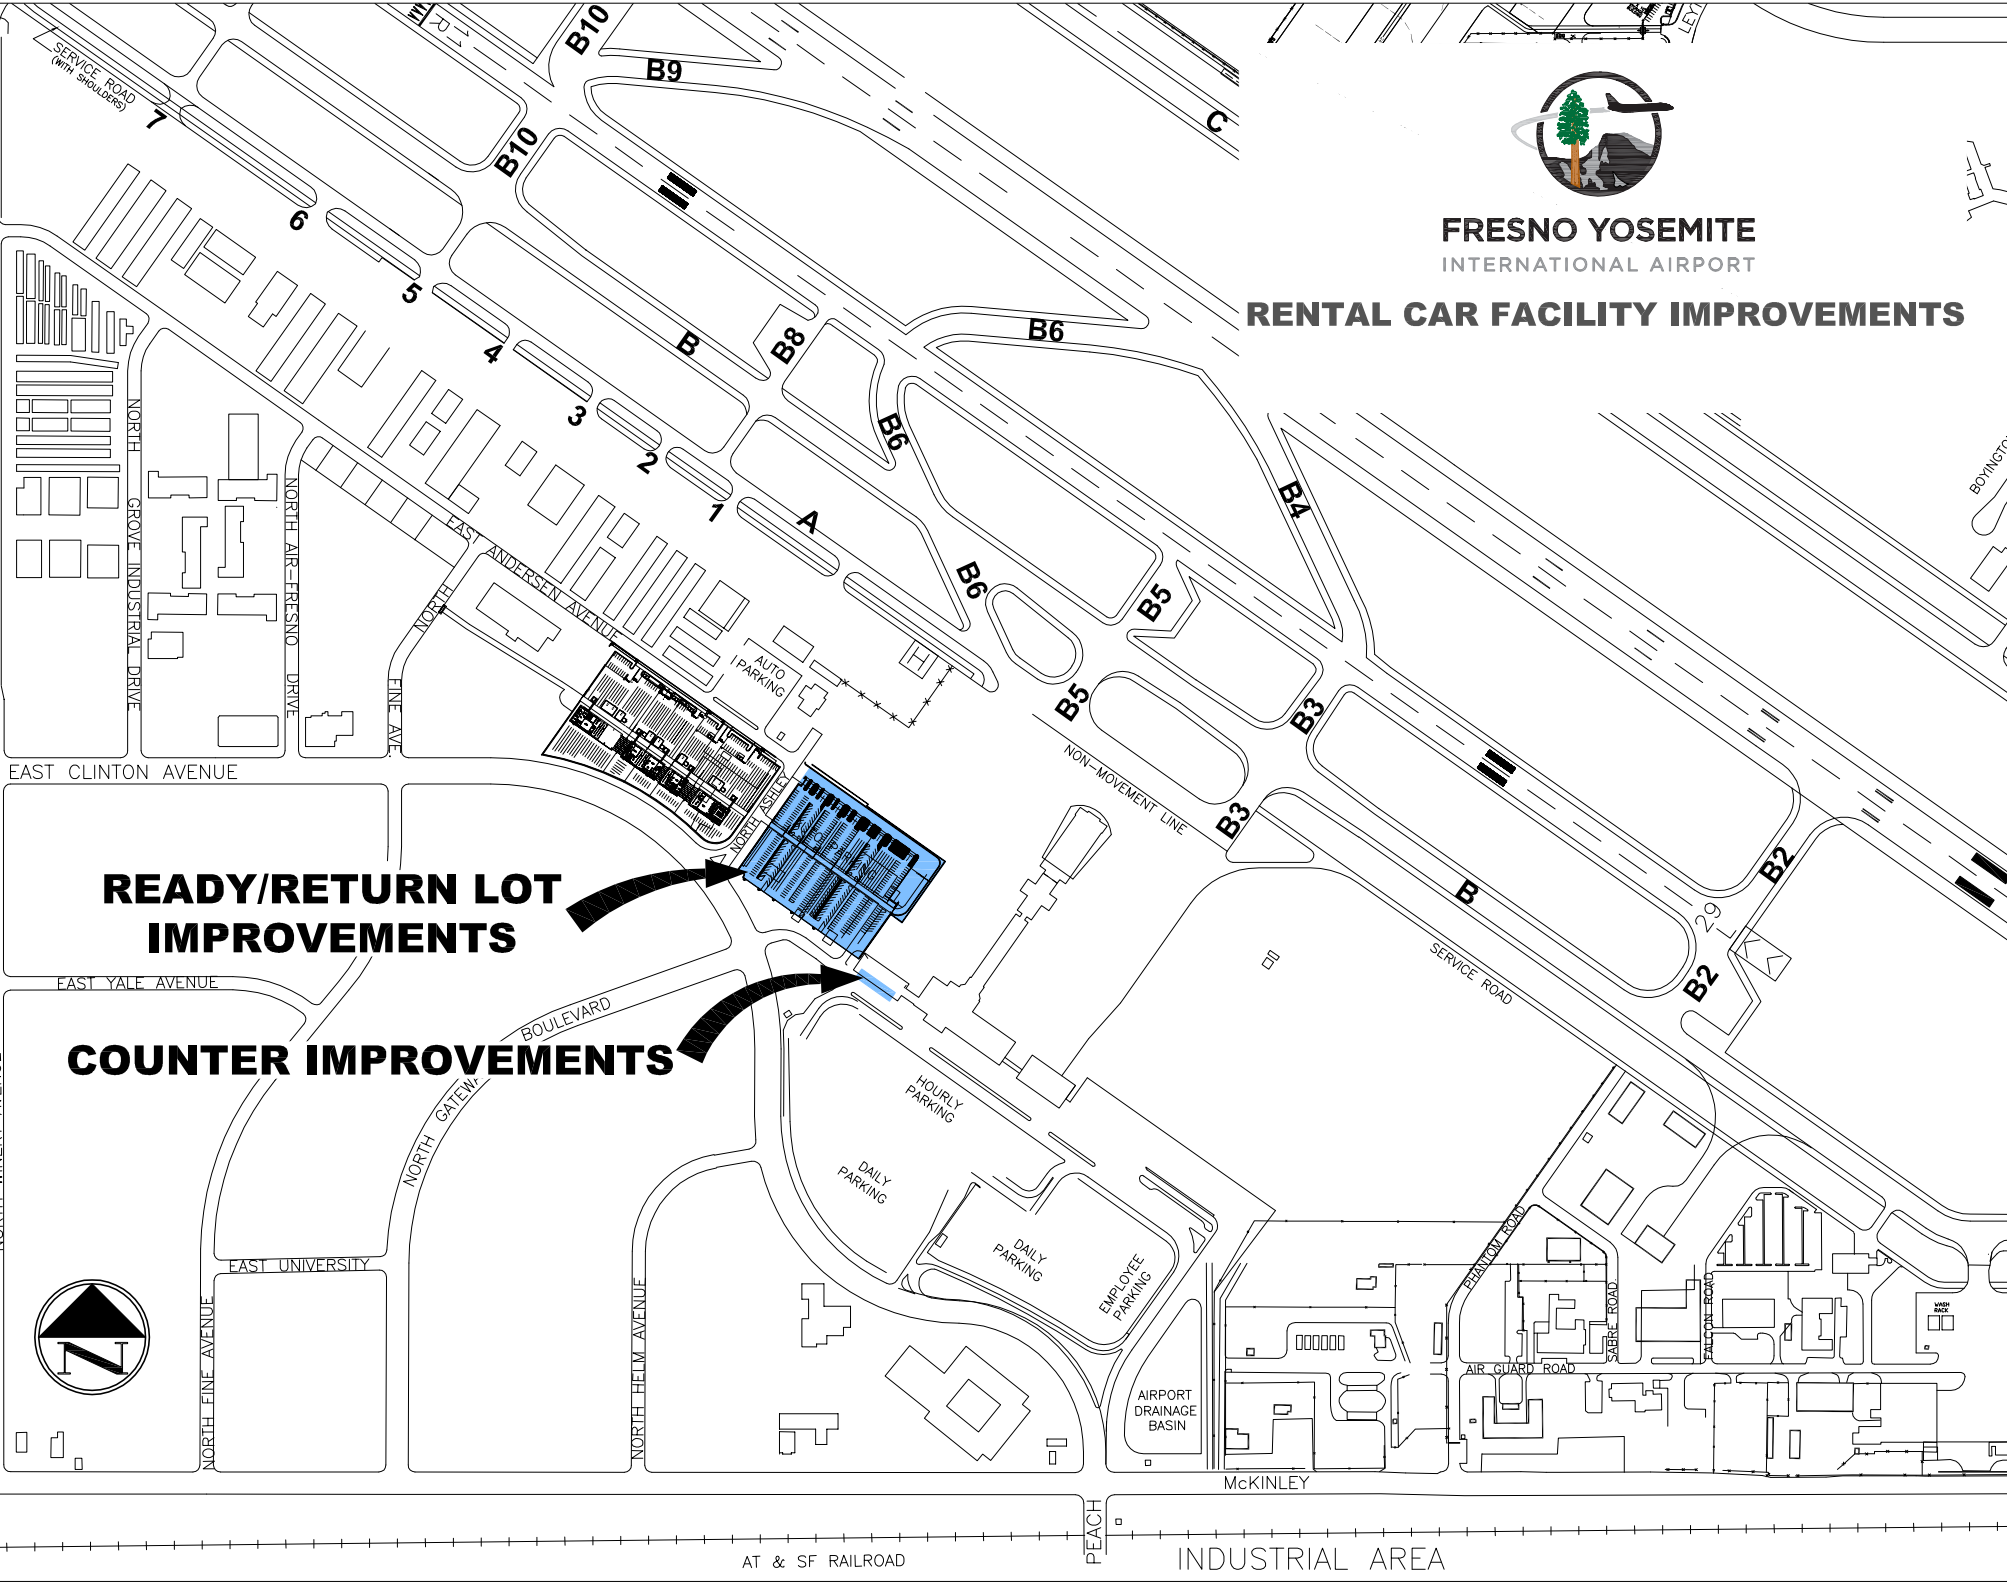

FRESNO YOSEMITE
INTERNATIONAL AIRPORT

RENTAL CAR FACILITY IMPROVEMENTS

**READY/RETURN LOT
IMPROVEMENTS**

COUNTER IMPROVEMENTS

AT & SF RAILROAD

INDUSTRIAL AREA