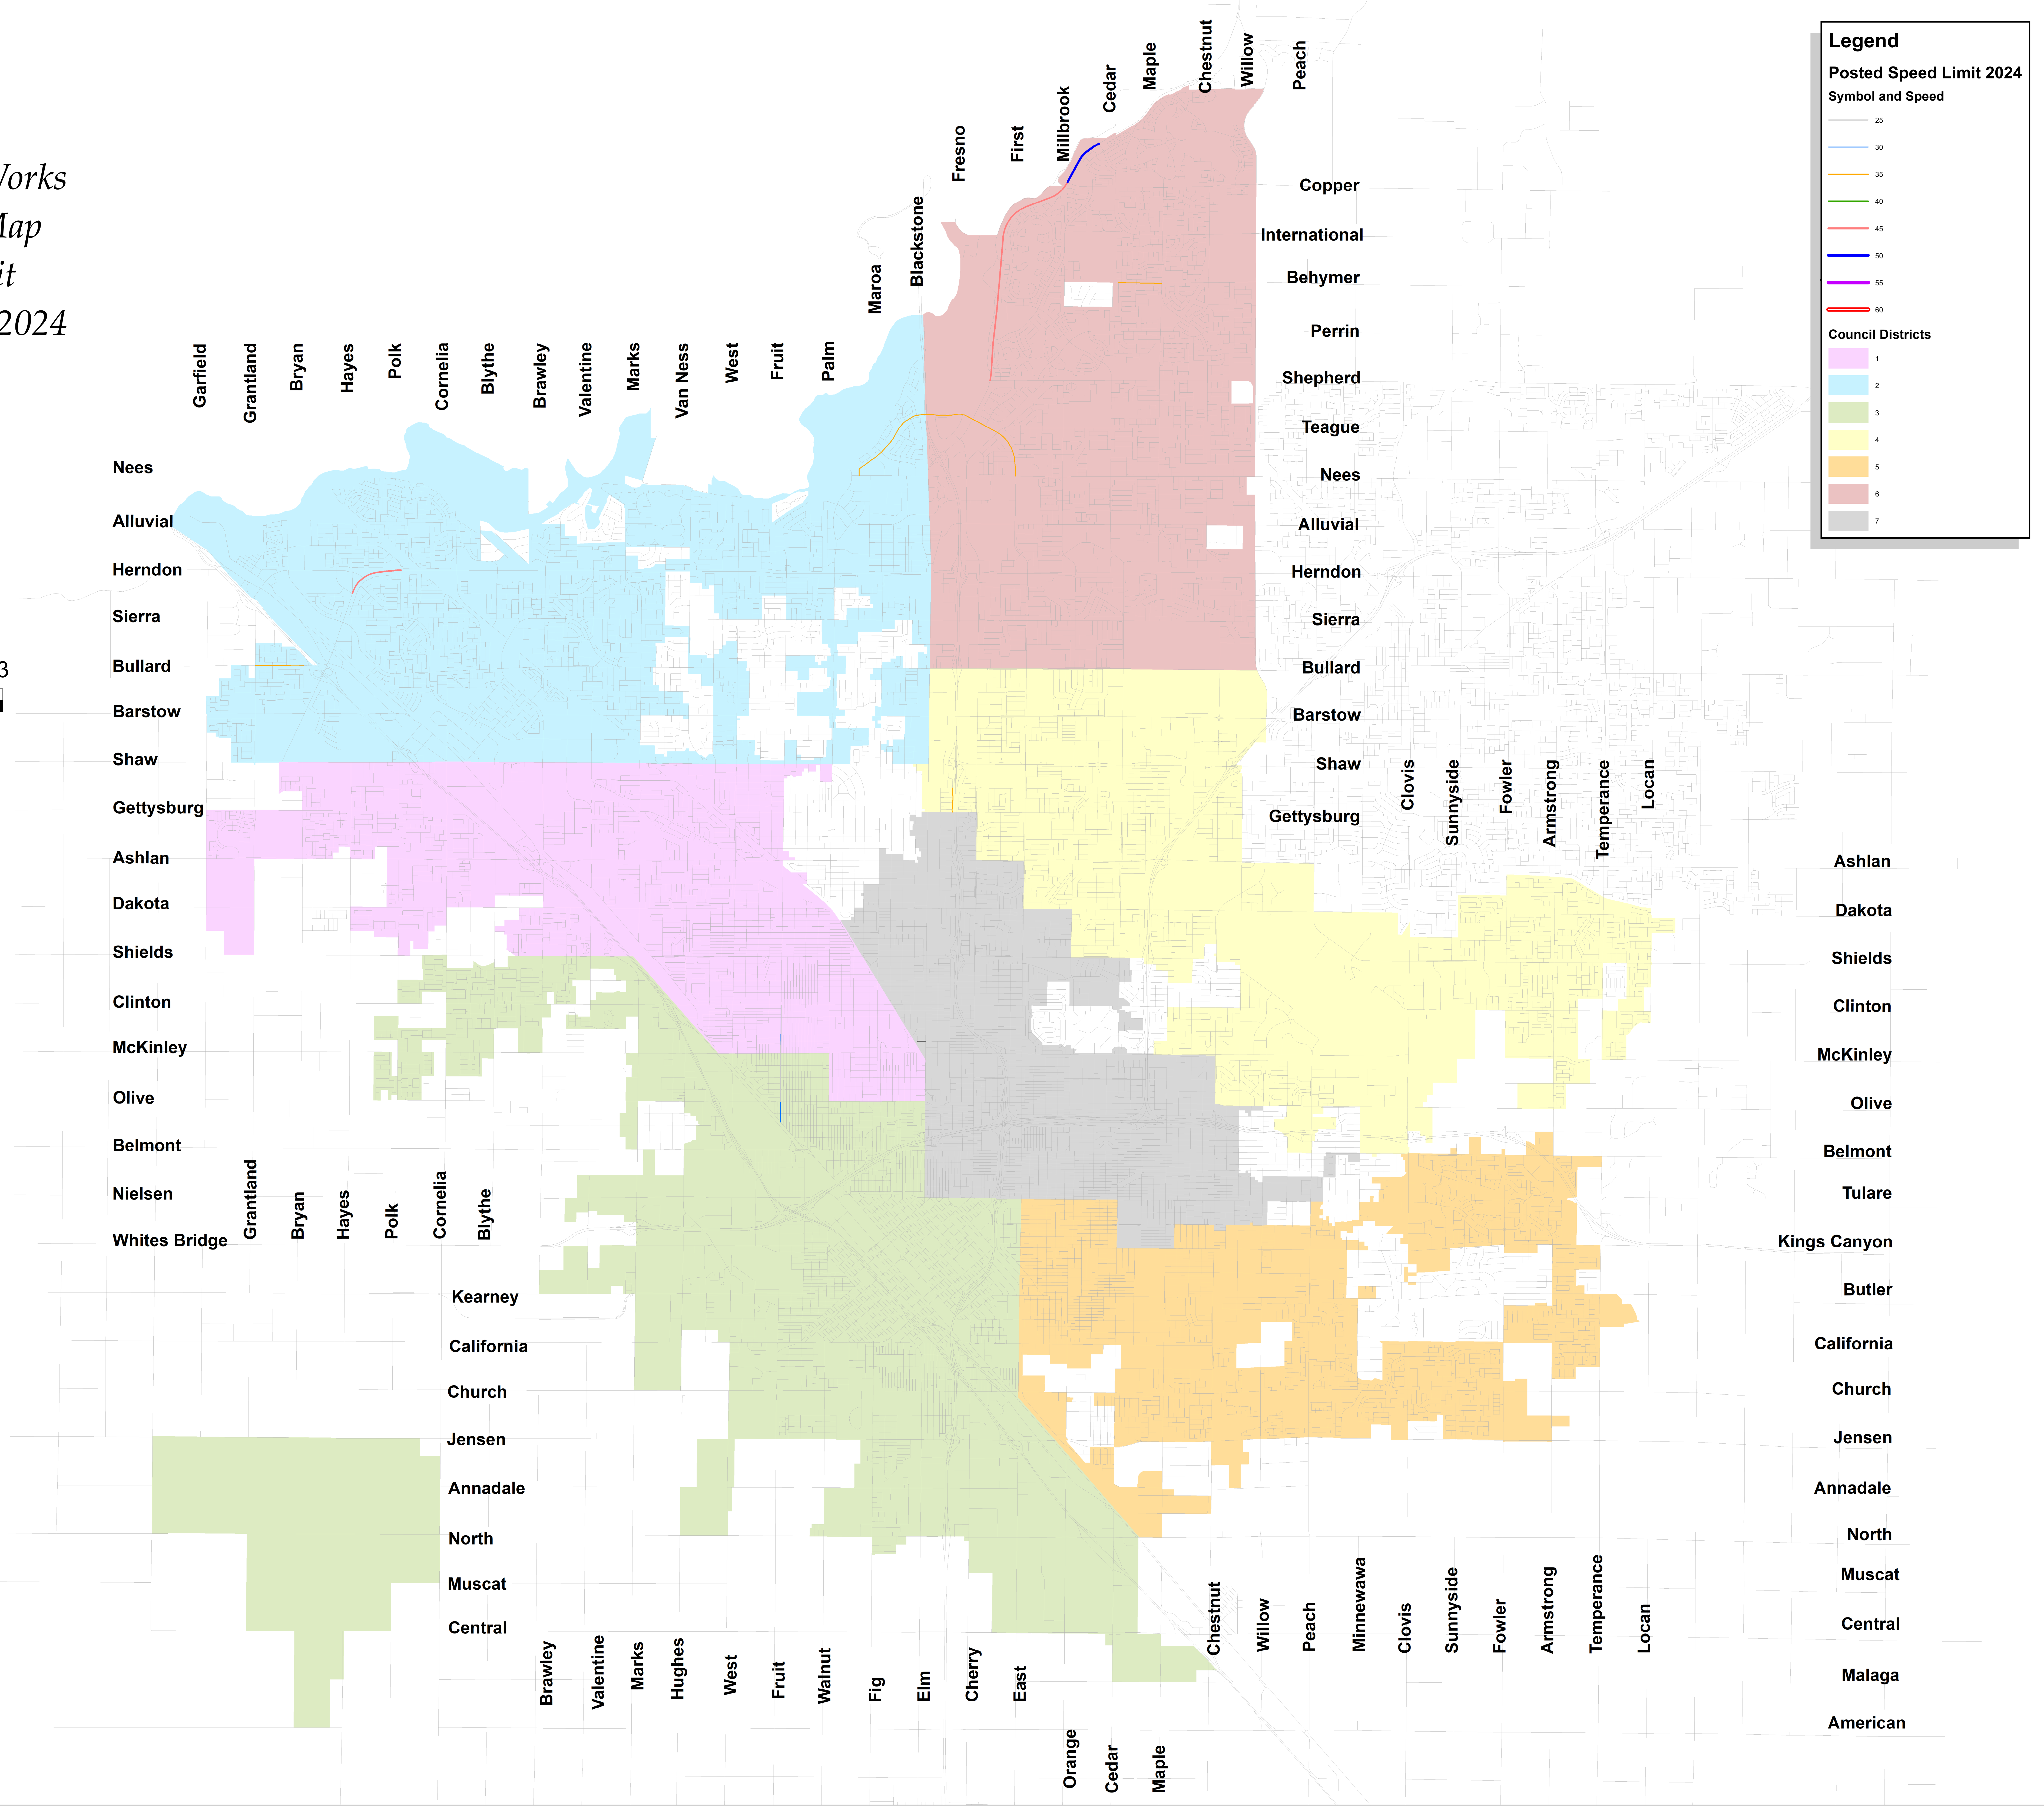

City of Fresno
Department of Public Works
Speed Limit Update Map
Proposed Speed Limit
Changes & Additions - 2024

Legend

Posted Speed Limit 2024
Symbol and Speed

- 25
- 30
- 35
- 40
- 45
- 50
- 55
- 60

Council Districts

- 1
- 2
- 3
- 4
- 5
- 6
- 7