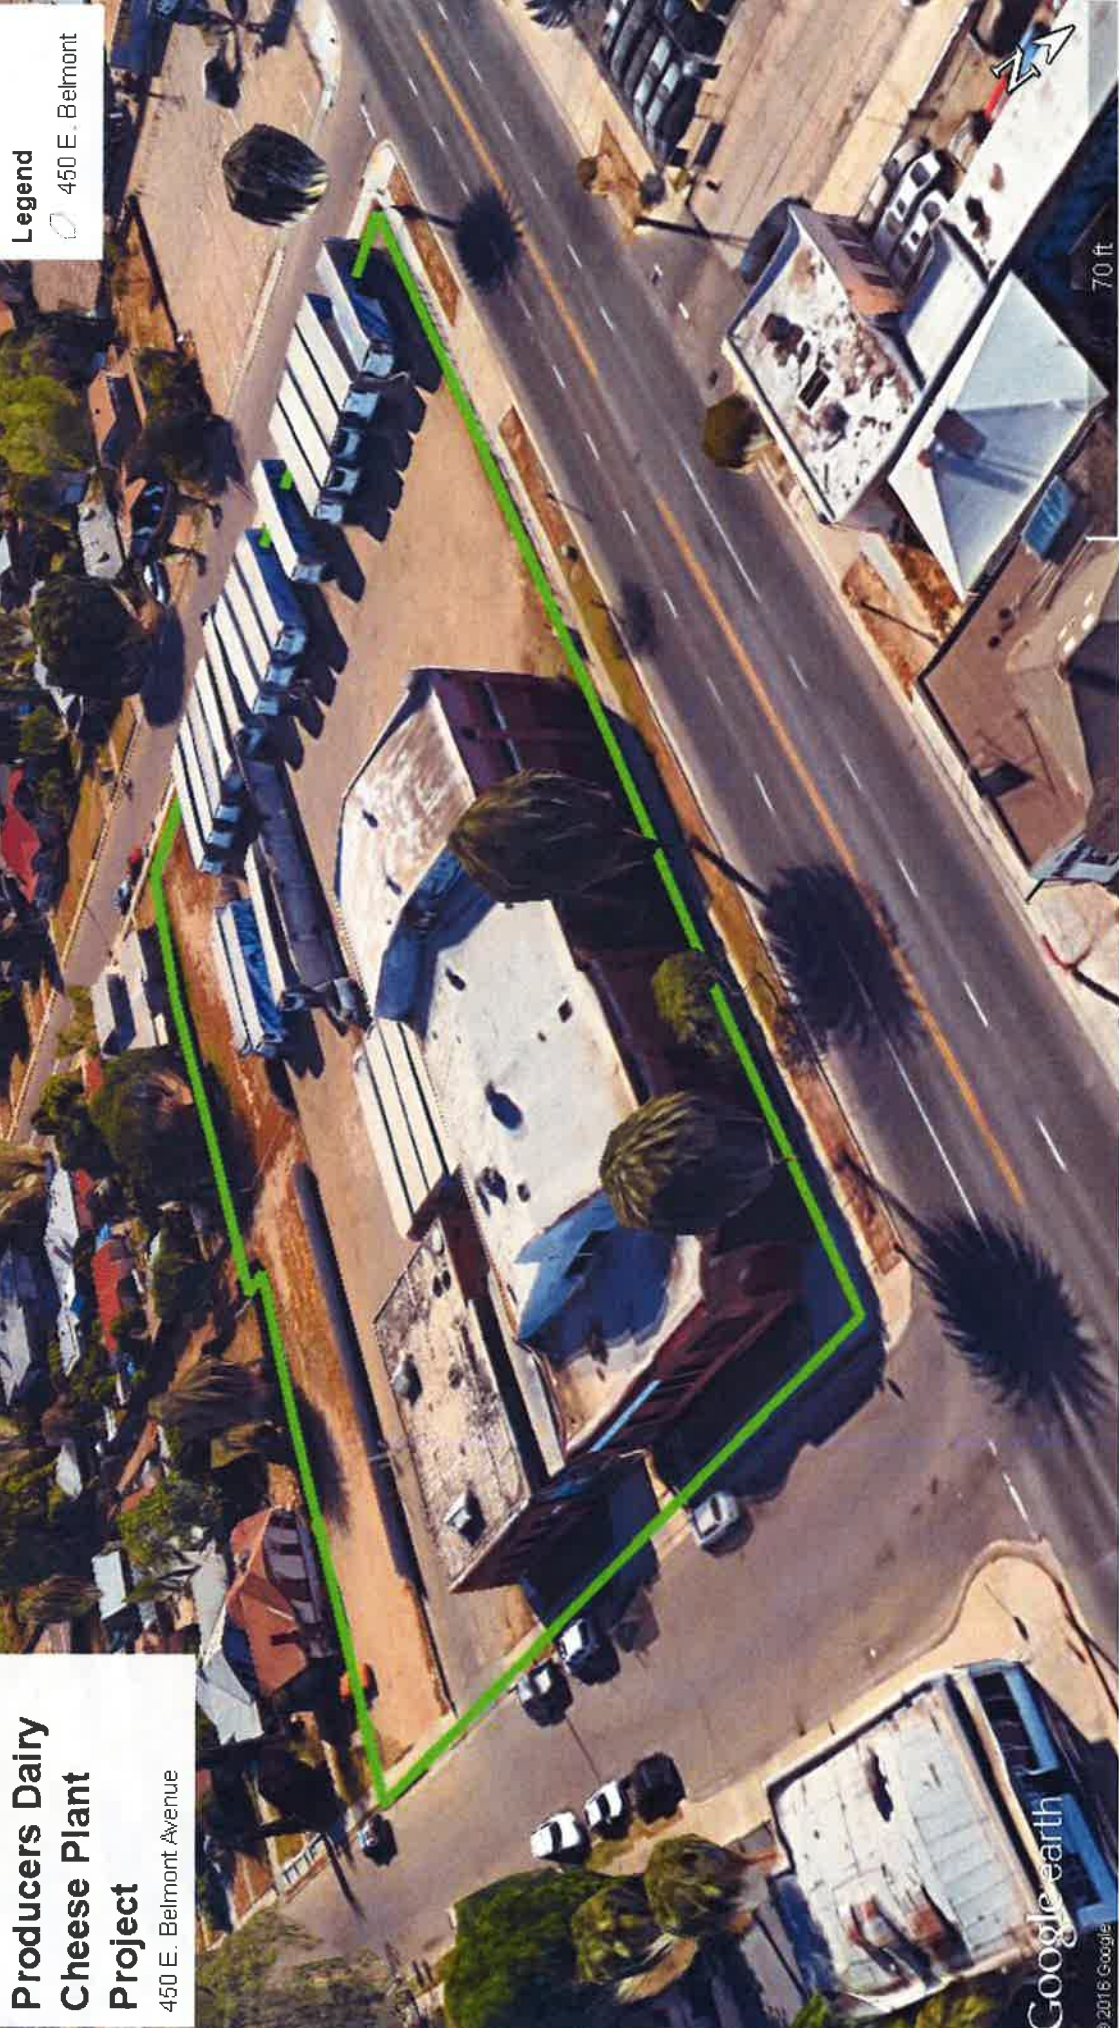

# Producers Dairy Cheese Plant Project

450 E. Belmont Avenue

Legend  
○ 450 E. Belmont

Google earth

© 2018 Google

**Producers Dairy  
Cheese Plant  
Project**

450 E. Belmont Avenue

**Legend**  
○ 450 E. Belmont

70 ft

Google earth

© 2016 Google