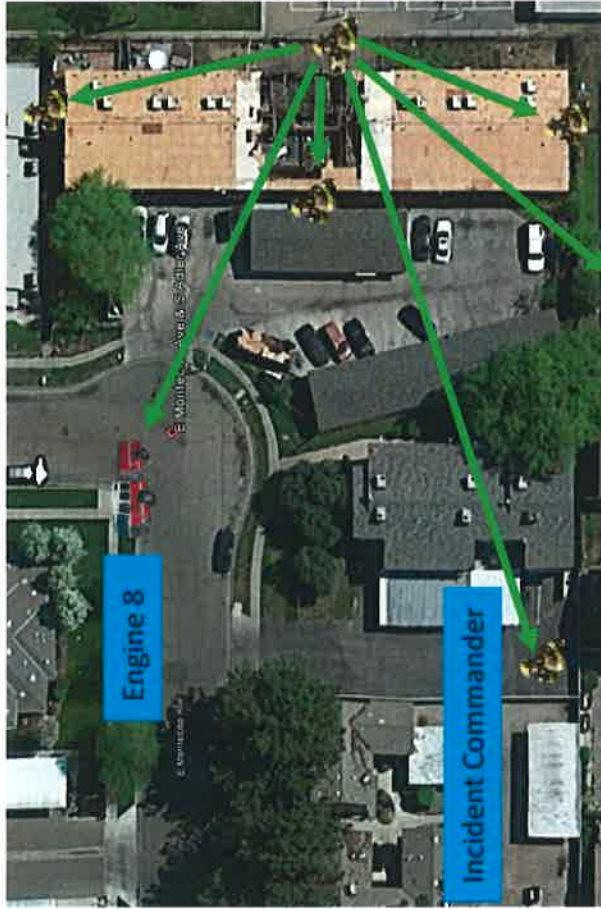

Firefighter Transmitting Adler & Montecito

With Vote Scan

Dispatcher

Without Vote Scan

Dispatcher

Color Code	Clarity or quality of the spoken transmission
Black	1 Can't hear at all, not there at all
Red	2 Bad but can still understand with difficulty
Orange	3 Not clear but can still understand
Yellow	4 Good but not perfect
Green	5 Perfect