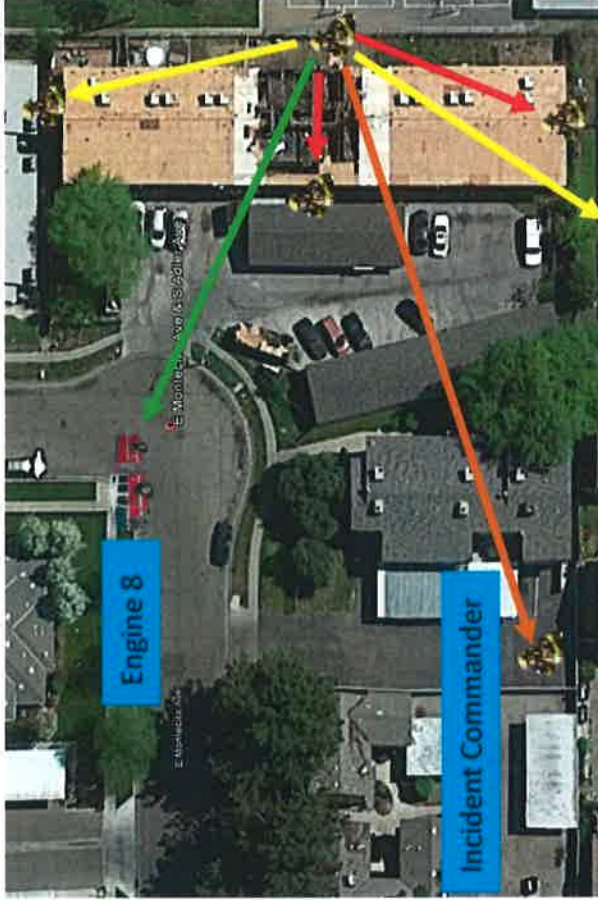

Firefighter Transmitting Adler & Montecito

With Vote Scan

Dispatcher

Without Vote Scan

Dispatcher

Color Code	Clarity or quality of the spoken transmission
Black	1 Can't hear at all, not there at all
Red	2 Bad but can still understand with difficulty
Orange	3 Not clear but can still understand
Yellow	4 Good but not perfect
Green	5 Perfect