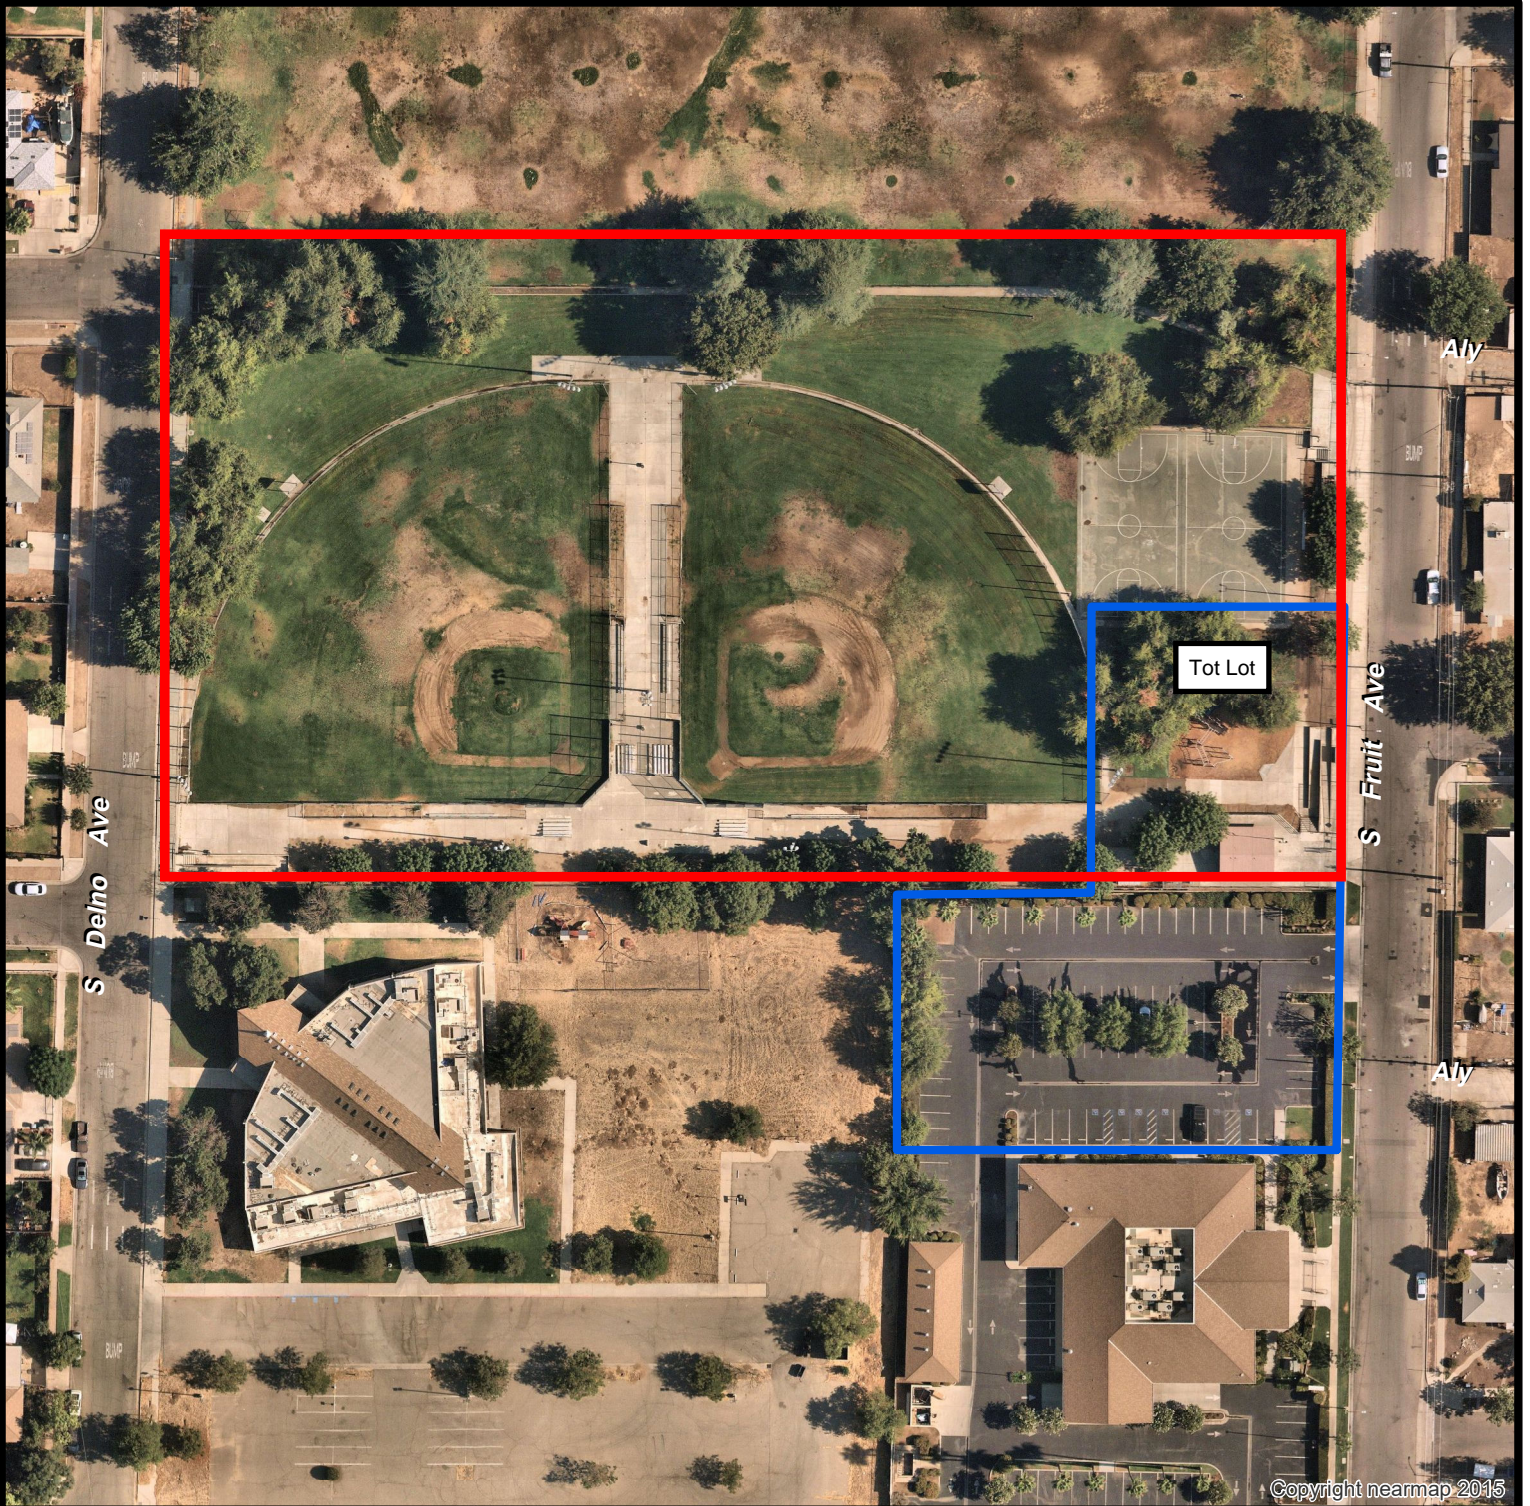

Vinland Park Tot Lot
4695 E. Gettysburg Ave.
Fresno CA 93726
Project ID: PC23006
Council District: 4

Legend

-  Tot Lot Improvements
-  Vinland Park

Exhibit A

Neilson Park

City of
FRESNO
DEPARTMENT OF
PUBLIC WORKS