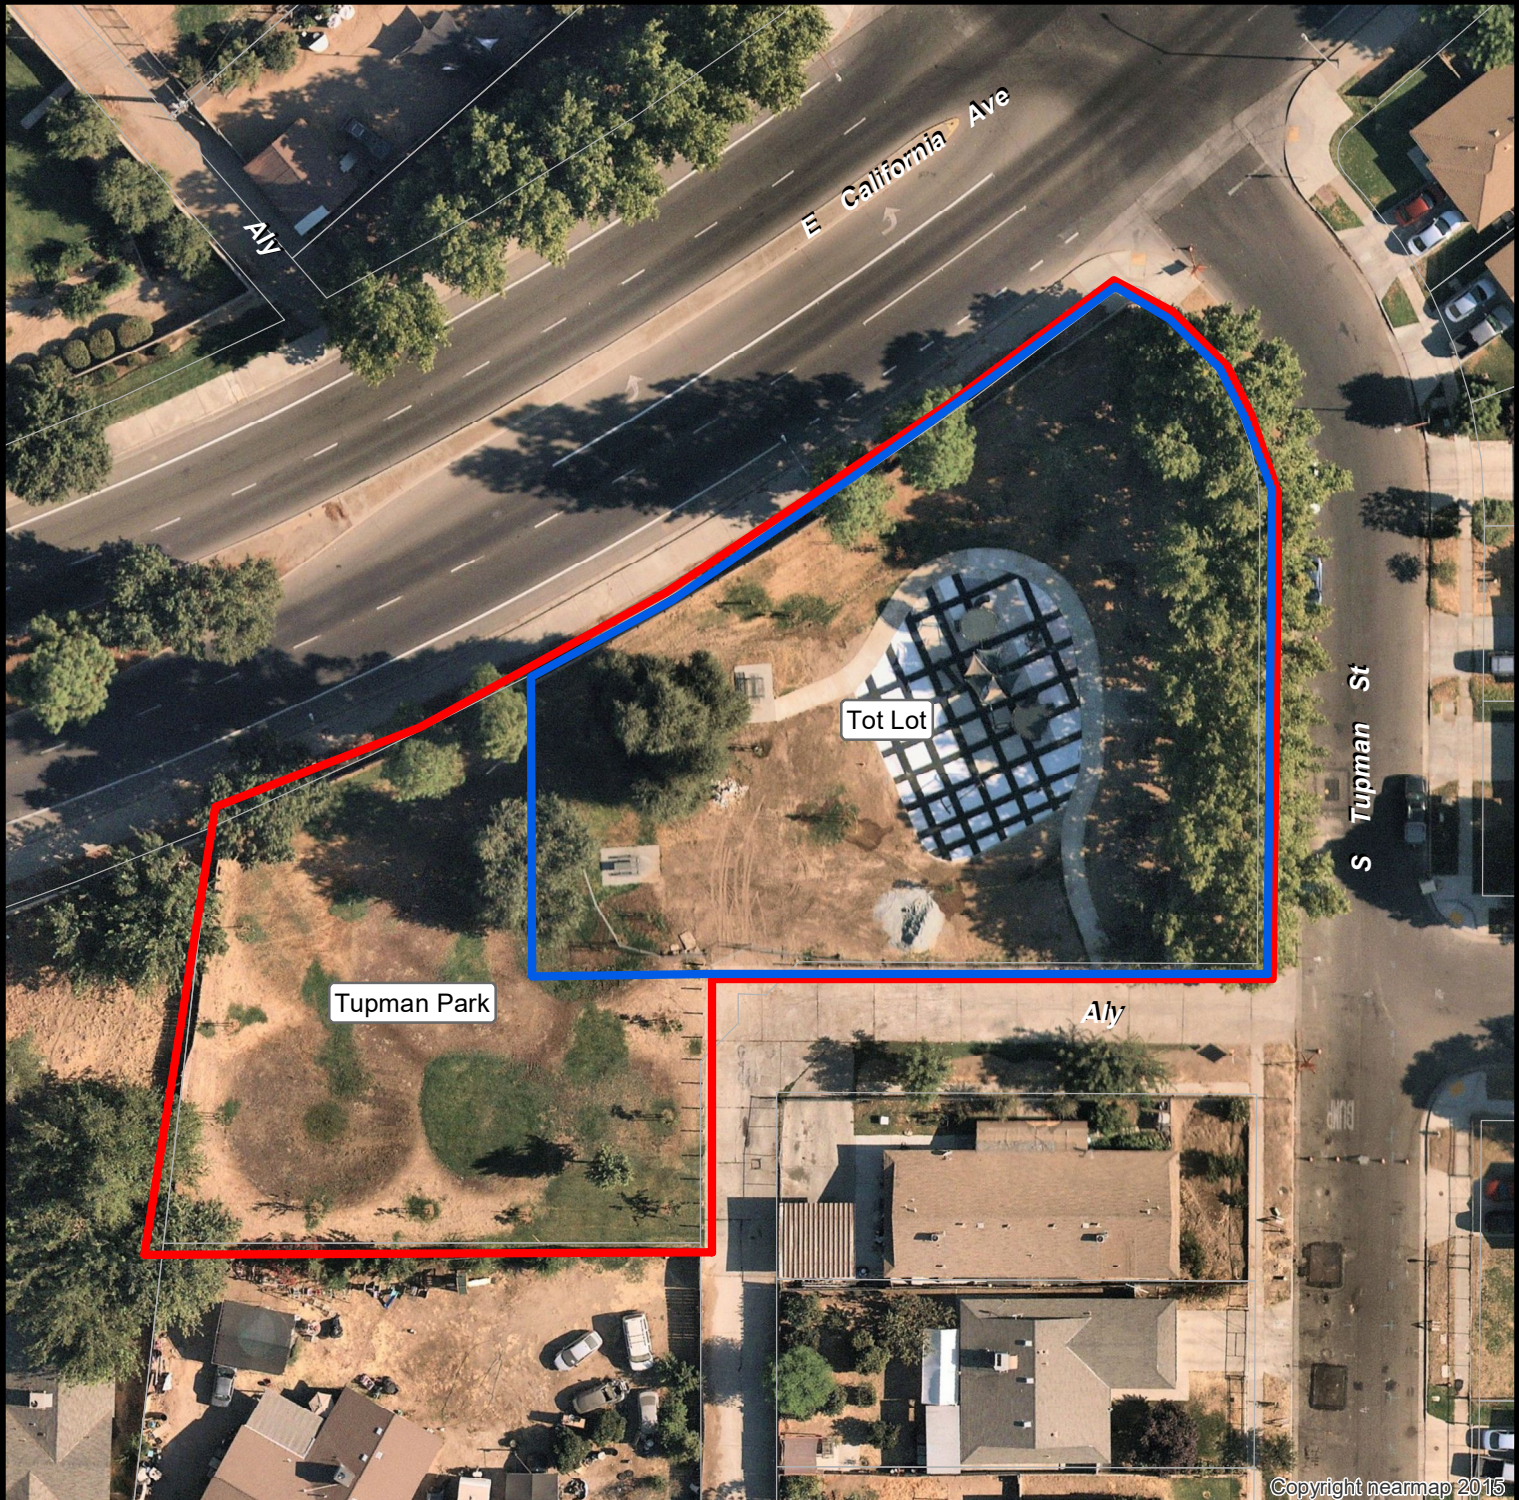

Exhibit A

Tupman Park

LOCATION MAP

APN: 47832013T

Project ID: PC00326
Council District: 4

Legend

- Tot Lot Improvements
- Tupman Park
- City Limits