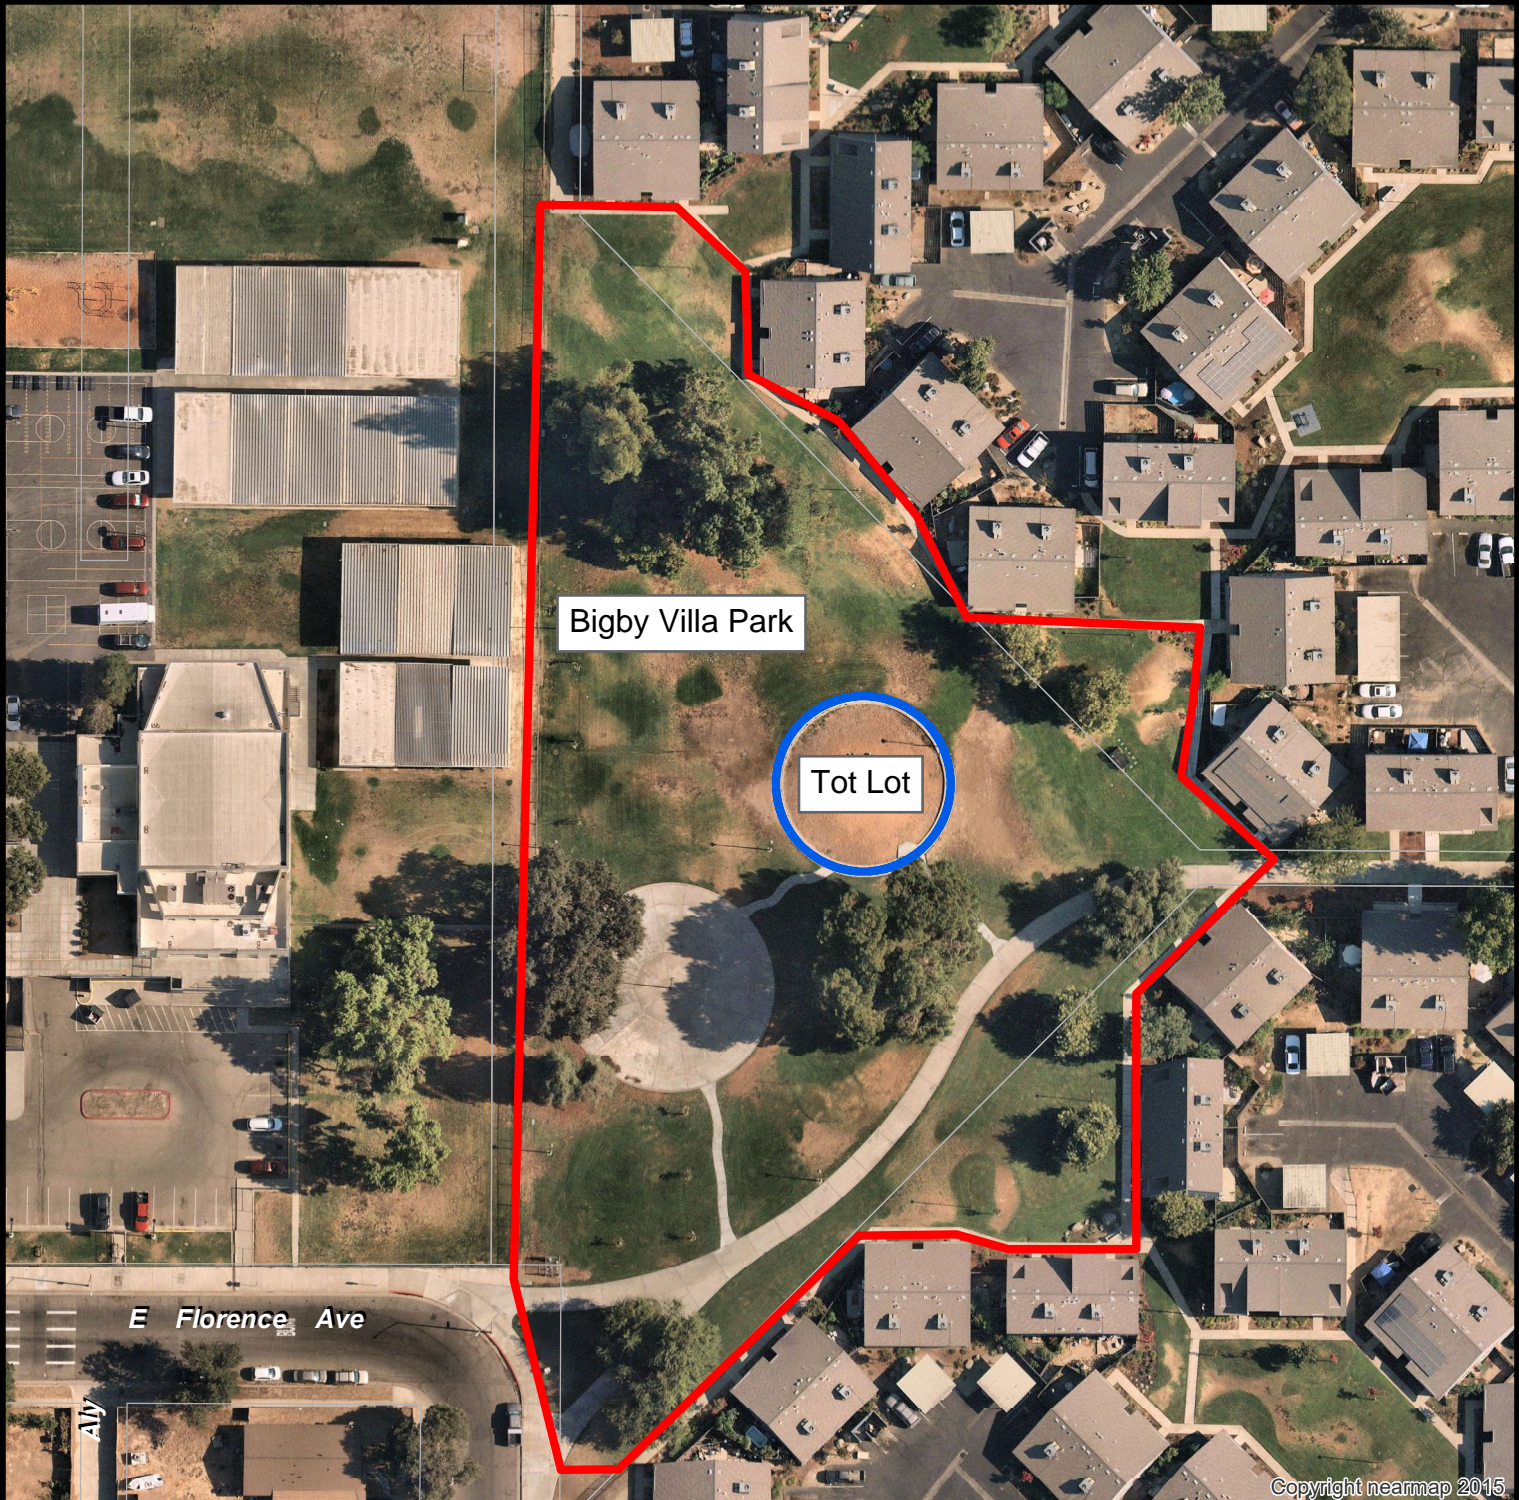

Exhibit A

Bigby Villa Park

LOCATION MAP

1329 E. Forence Ave.
Fresno, CA 93706

Project ID: PC00328
Council District: 3

Legend

-  Tot Lot Improvements
-  Bigby Villa Park
-  City Limits

Exhibit A

Tupman Park

LOCATION MAP

APN: 47832013T

Project ID: PC00326
Council District: 4

Legend

-  Tot Lot Improvements
-  Tupman Park
-  City Limits

Exhibit A

Cary Park

LOCATION MAP

Lafayette Park Tot Lot

Project ID: PC23011
Council District: 7

Legend

-  Tot Lot Improvements
-  Lafayette Park

Exhibit A

Maxie L. Parks Community Center

LOCATION MAP

LOCATION MAP

Orchid Park Tot Lot
3420 W. Fir Ave
Fresno CA 93711
Project ID: PC00302
Council District: 2

Legend

-  Tot Lot Improvements
-  Orchid Park

Exhibit A

Romain Park

City of
FRESNO
DEPARTMENT OF
PUBLIC WORKS