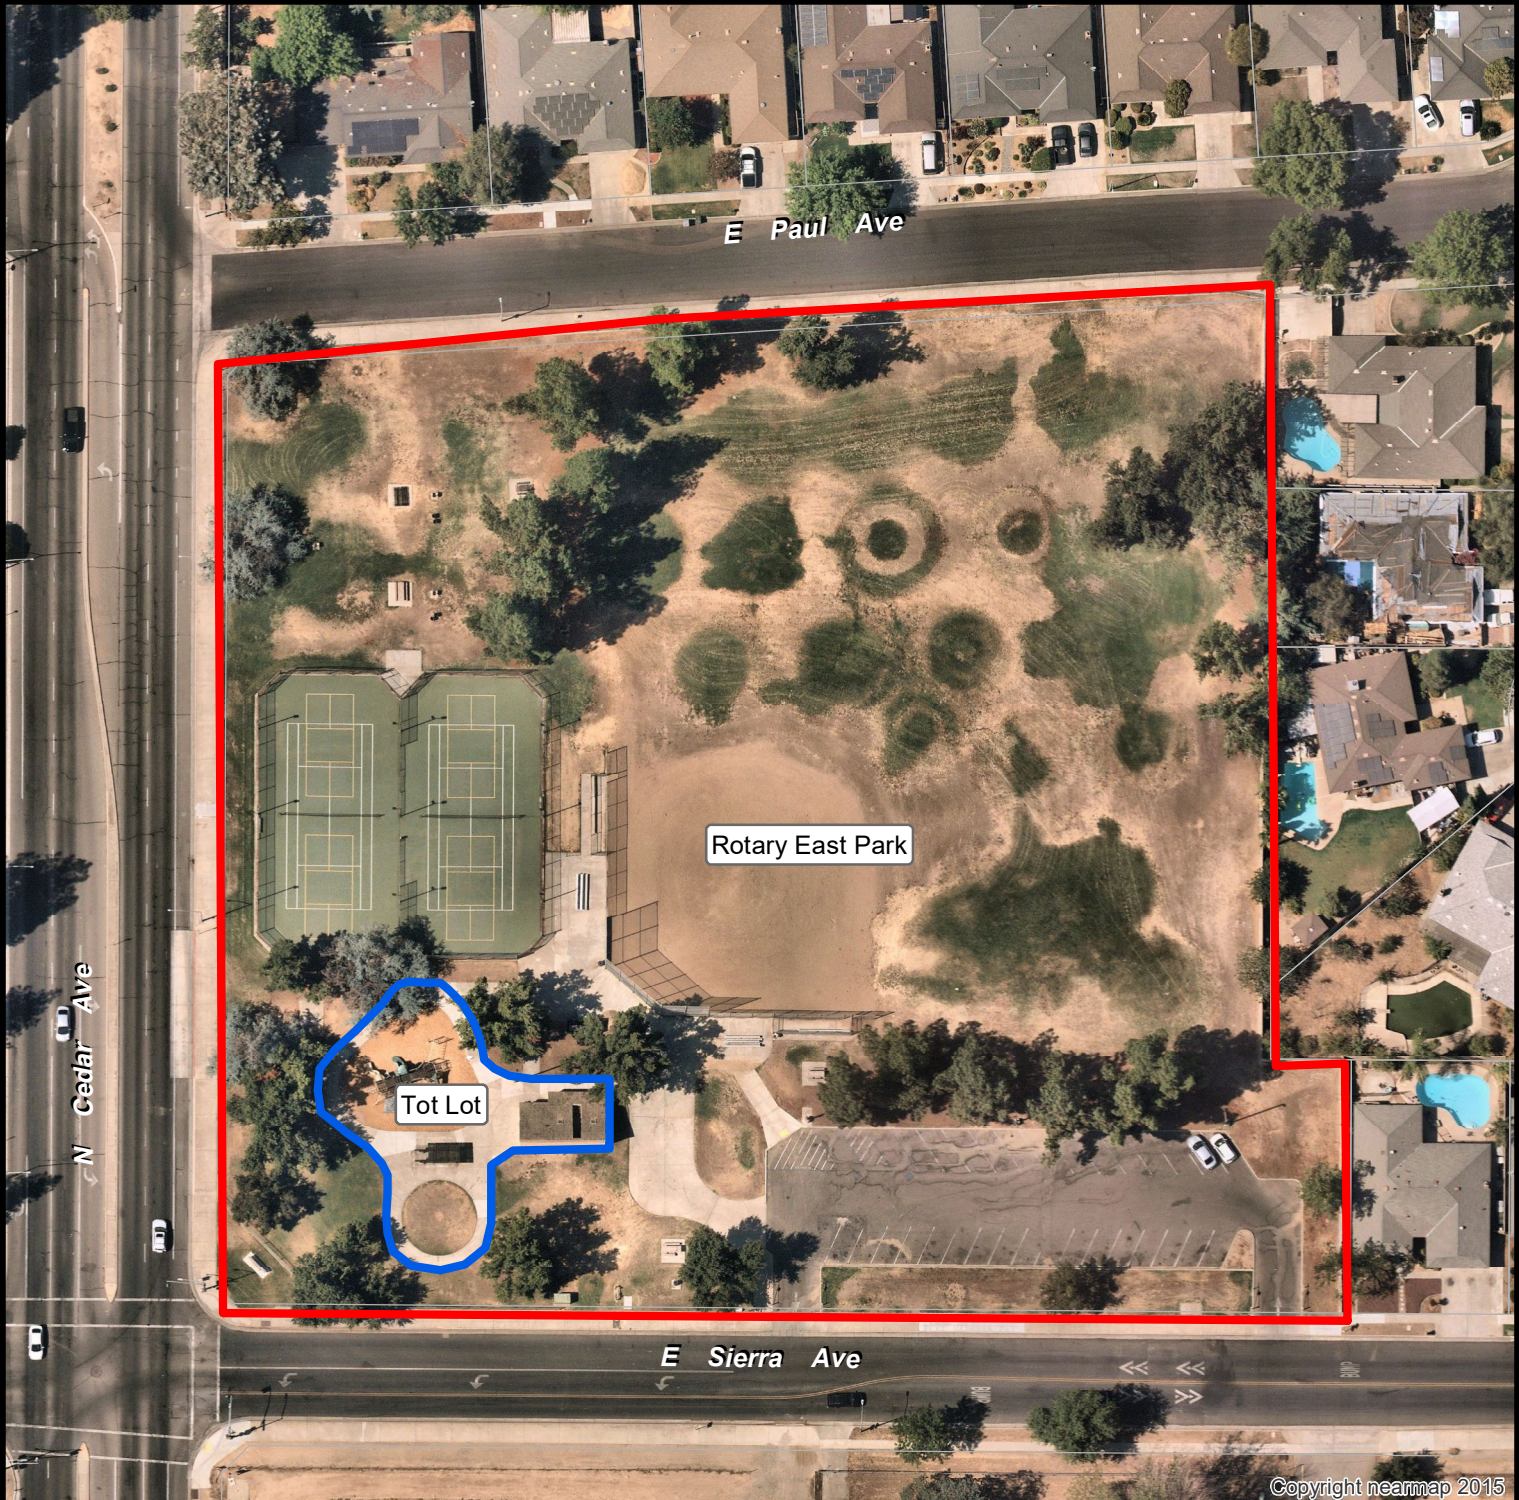

Exhibit A

Bigby Villa Park

LOCATION MAP

1329 E. Forence Ave.
Fresno, CA 93706

Project ID: PC00328
Council District: 3

Legend

-  Tot Lot Improvements
-  Bigby Villa Park
-  City Limits

Exhibit A

LOCATION MAP

Orchid Park Tot Lot
3420 W. Fir Ave
Fresno CA 93711
Project ID: PC00302
Council District: 2

Legend

-  Tot Lot Improvements
-  Orchid Park

Exhibit A

Romain Park

City of
FRESNO
DEPARTMENT OF
PUBLIC WORKS

LOCATION MAP

Romain Park Tot Lot
745 N First St.
Fresno CA 93702
Project ID: PC00319
Council District: 7

Legend

-  Tot Lot Improvements
-  Romain Park

Exhibit A

Rotary East Park

Copyright nearmap 2015

LOCATION MAP

Rotary East Tot Lot
6464 N Cedar Ave.
Fresno CA 93710
Project ID: PC00311
Council District: 6

Legend

-  Tot Lot Improvements
-  Rotary East Park

Exhibit A

Sunnyside Park

City of
FRESNO
DEPARTMENT OF
PUBLIC WORKS