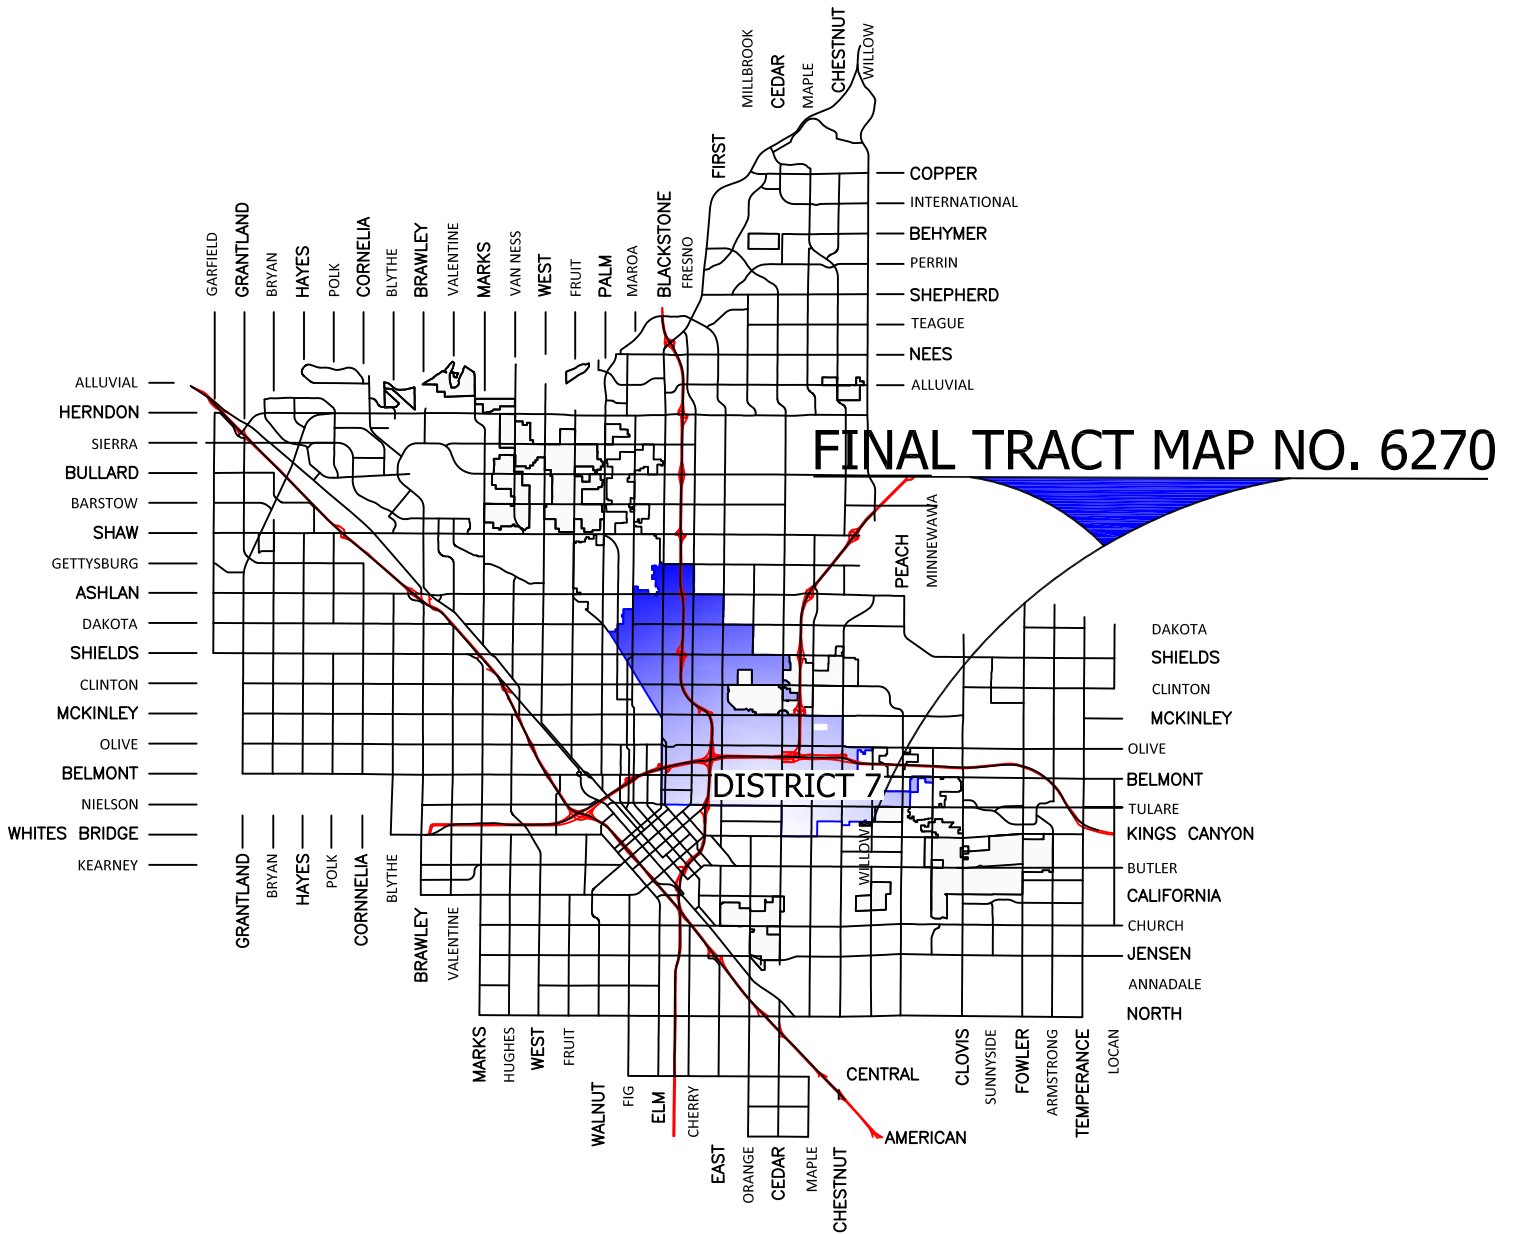

CITY OF
FRESNO
 PUBLIC WORKS DEPARTMENT
 TRAFFIC AND ENGINEERING SERVICES DIVISION

NOT TO SCALE
 October 29, 2020

LOCATION MAP
 ANNEXATION NO. 117
 COMMUNITY FACILITIES DISTRICT NO. 11