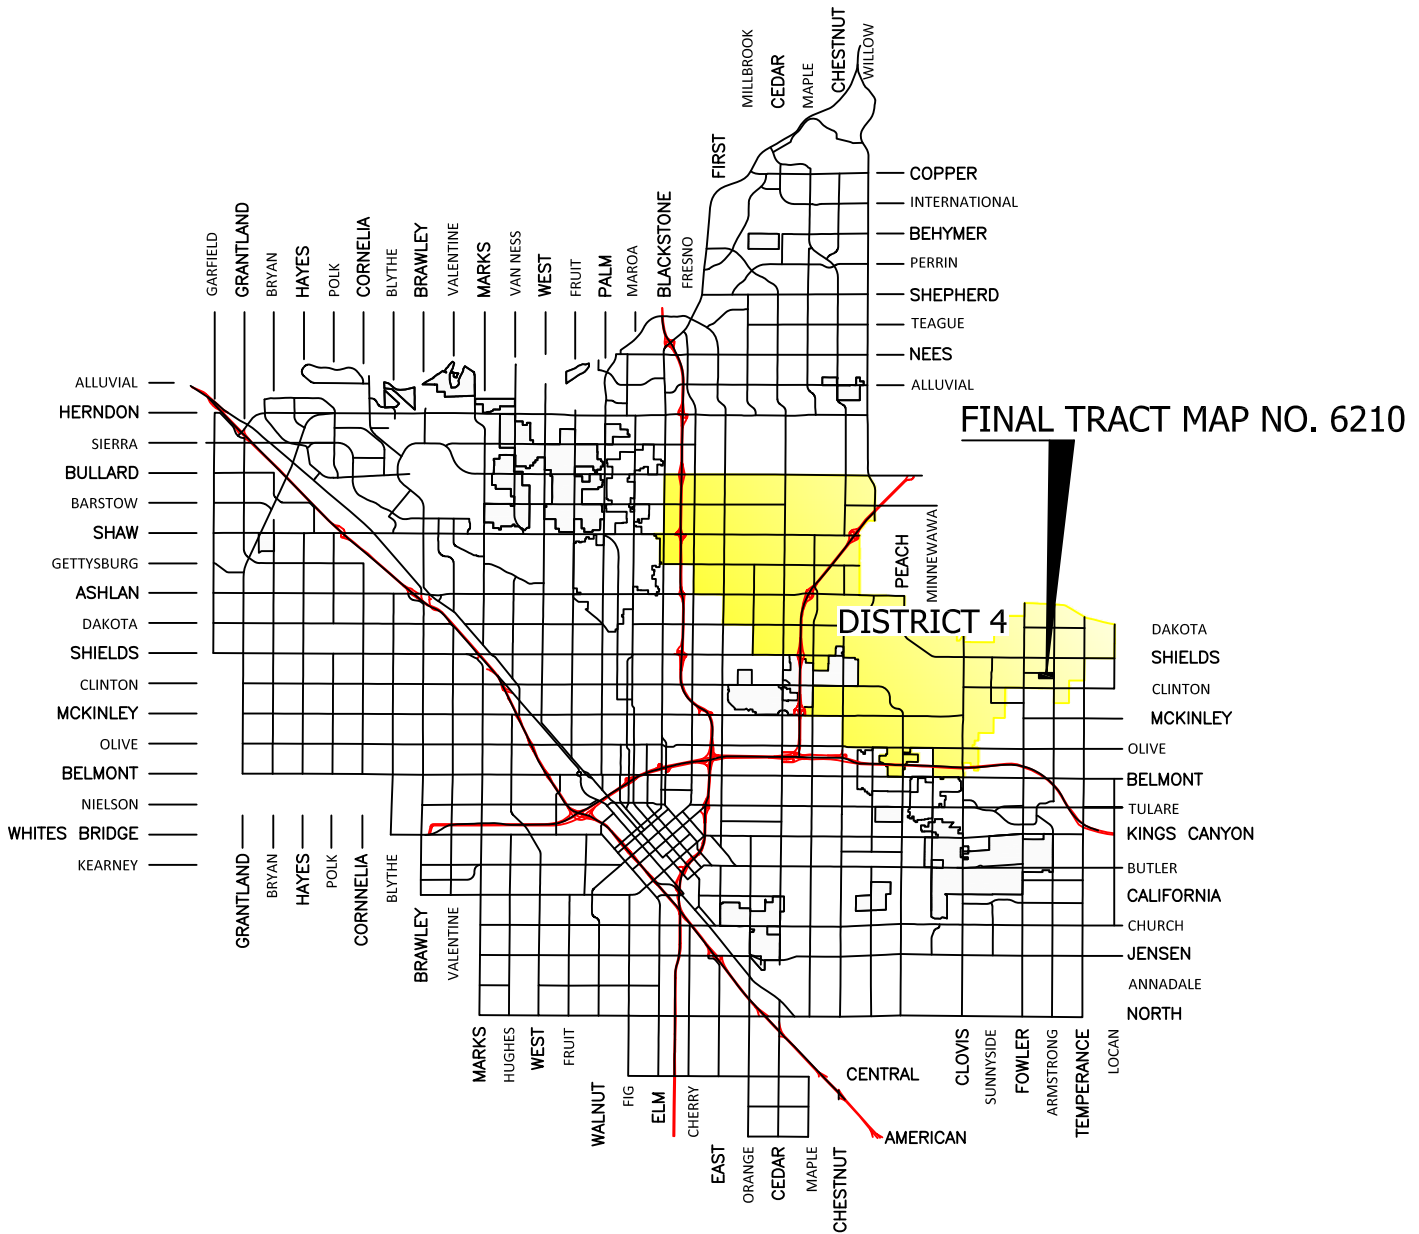

CITY OF
FRESNO
 PUBLIC WORKS DEPARTMENT
 TRAFFIC OPERATIONS AND PLANNING DIVISION

NOT TO SCALE
 September 17, 2019

LOCATION MAP
 FINAL TRACT MAP NO. 6210
 COMMUNITY FACILITIES DISTRICT NO. 11