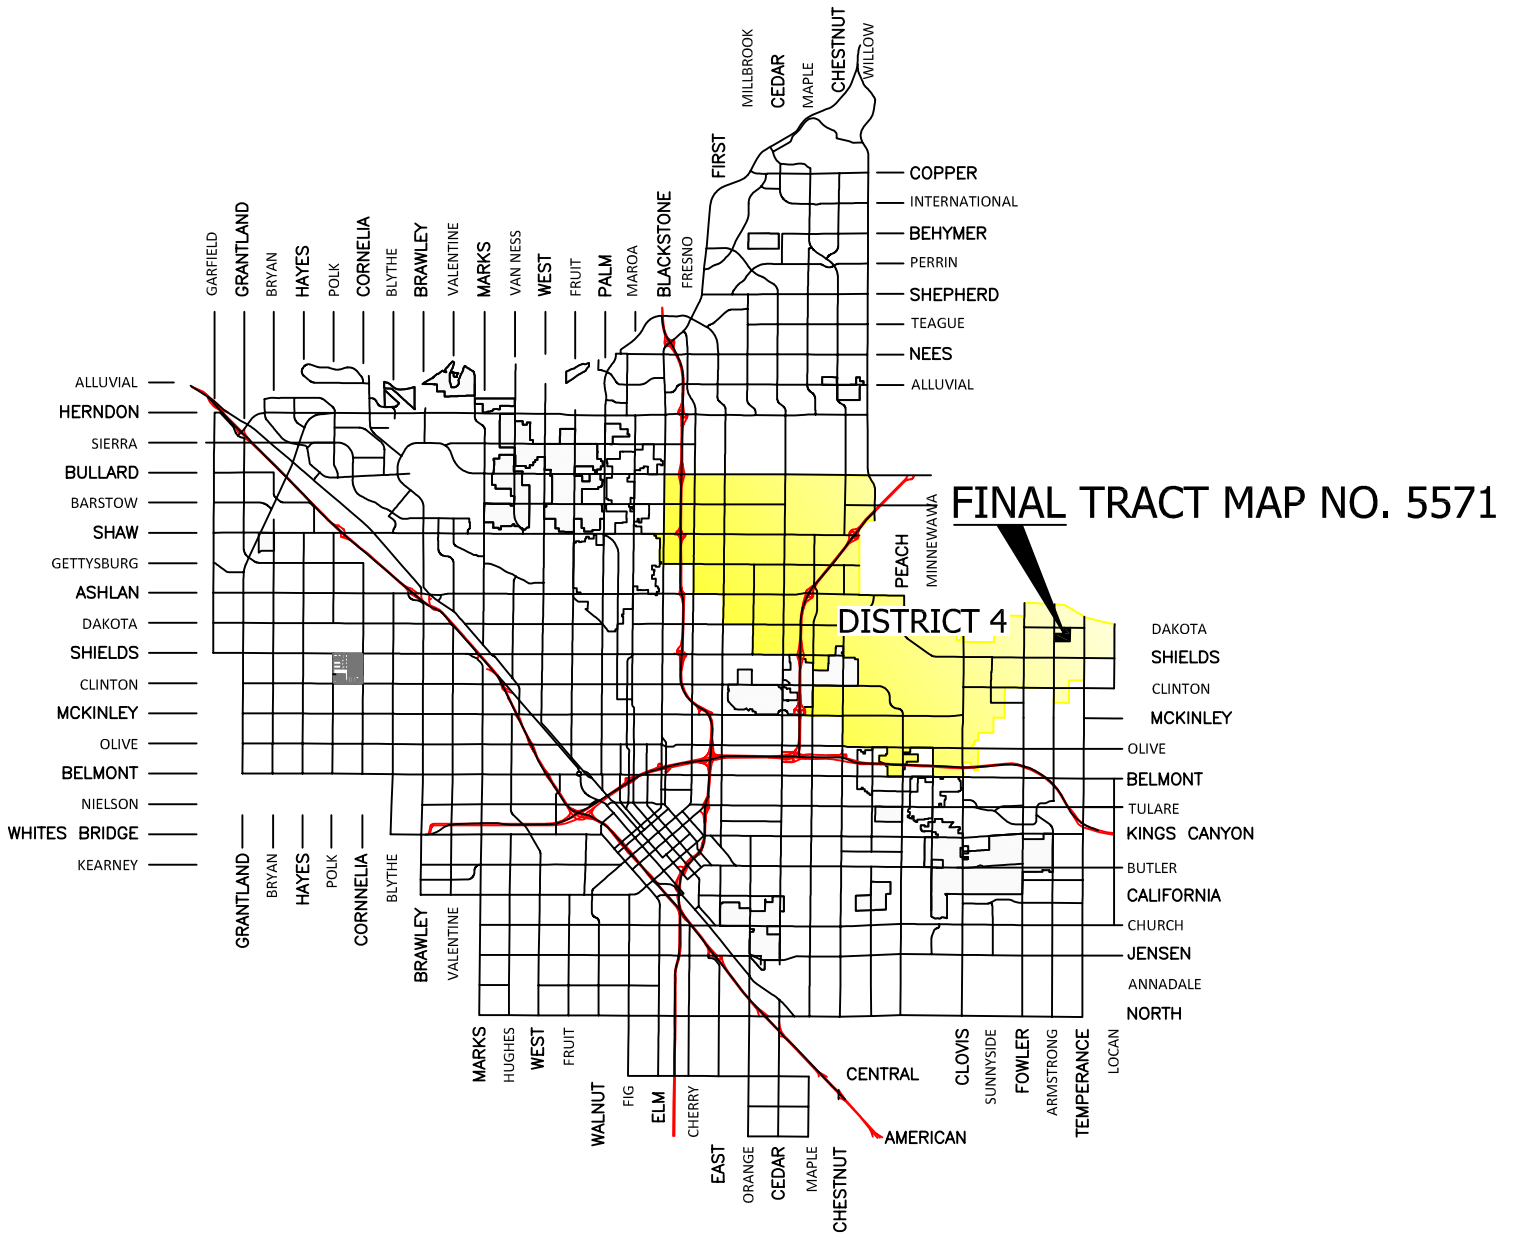

CITY OF
FRESNO
 PUBLIC WORKS DEPARTMENT
 TRAFFIC AND ENGINEERING SERVICES DIVISION

NOT TO SCALE
 October 14, 2015

LOCATION MAP
ANNEXATION NO. 64
COMMUNITY FACILITIES DISTRICT NO. 11