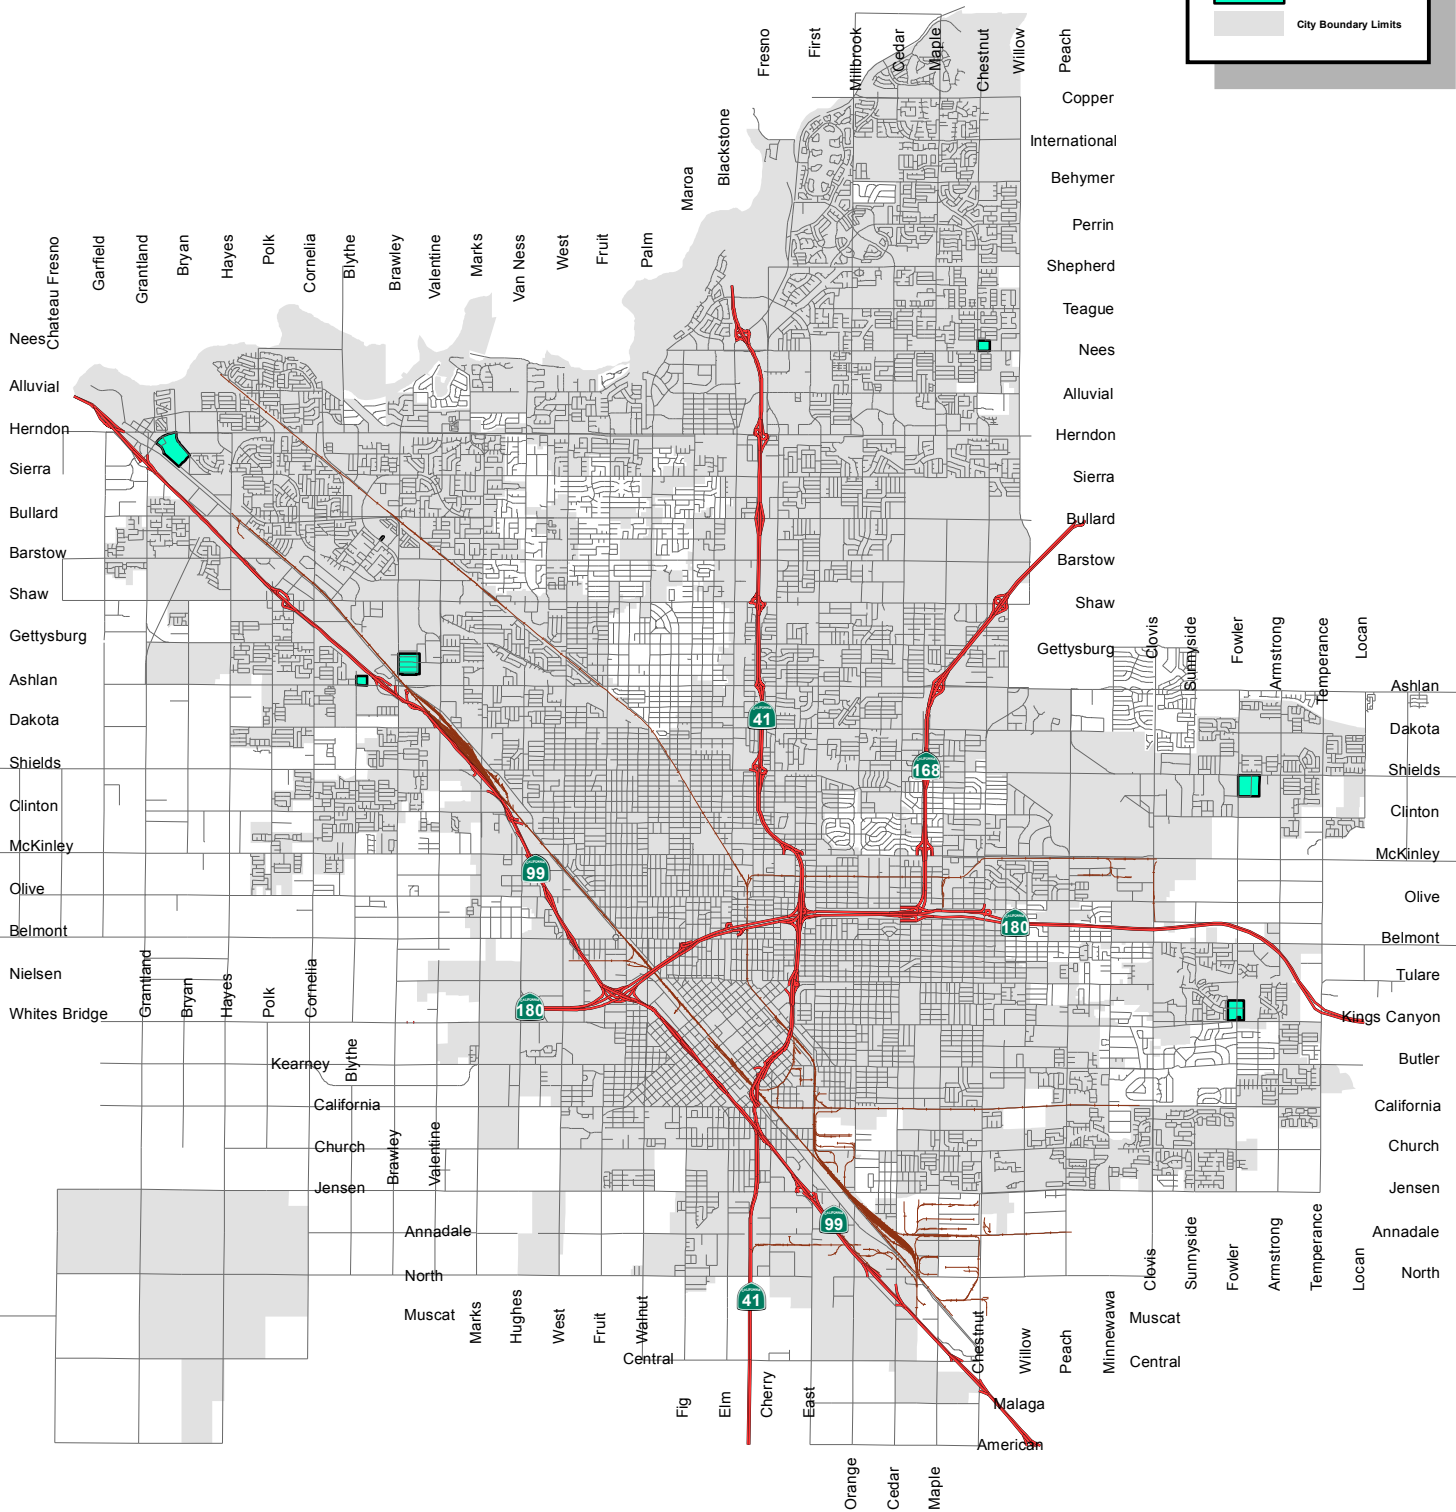

# CITY OF FRESNO MAINTENANCE CFD9 ANNEXATION

**Legend**

- State Routes
- Rail Road
- Street Centerline
- CFD9
- City Boundary Limits