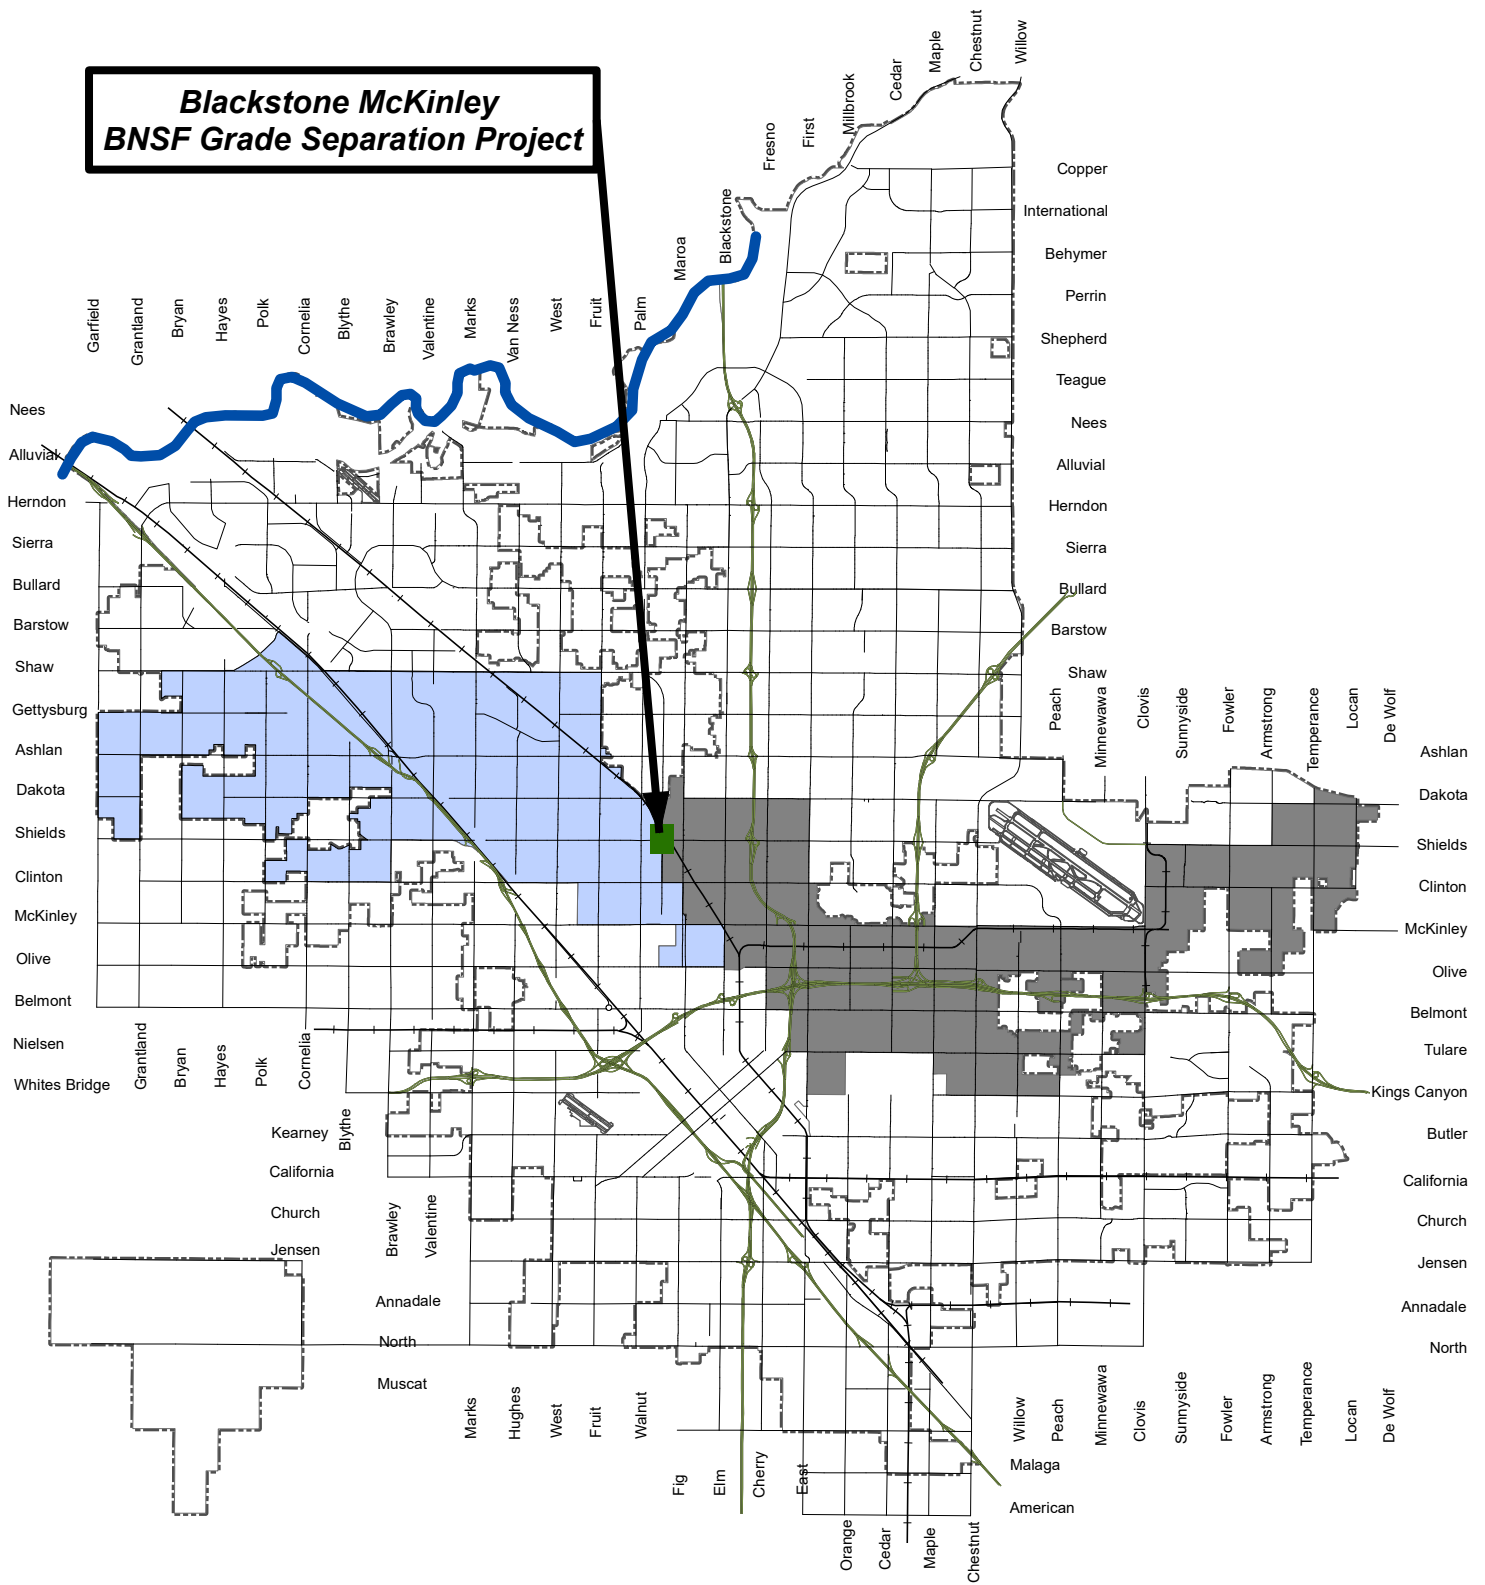

Blackstone McKinley BNSF Grade Separation Project

VICINITY MAP

Blackstone McKinley BNSF Grade Separation Project

Project ID: PW00937
Council District: 1 and 7

-  City Limits
-  Council District