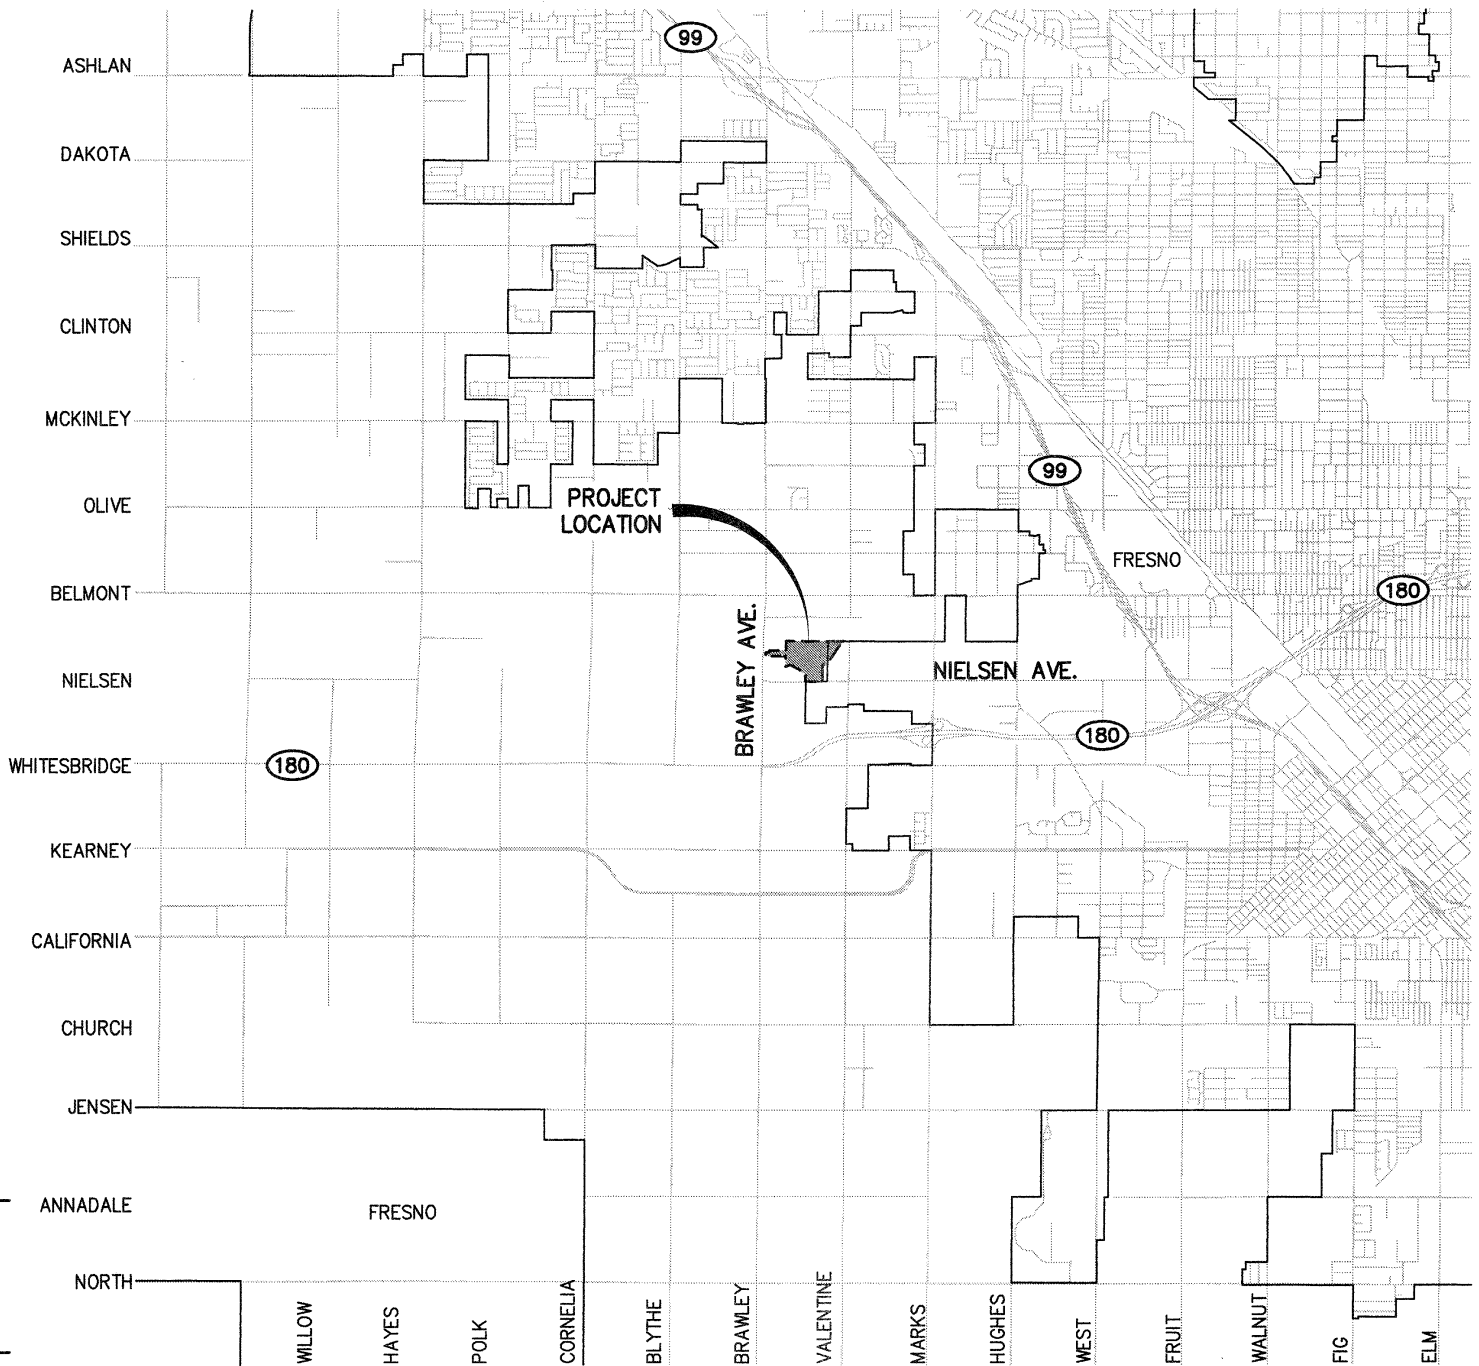

NIELSEN RECHARGE BASIN

APN 326-140-18, 23, 24 AND 26

VICINITY MAP