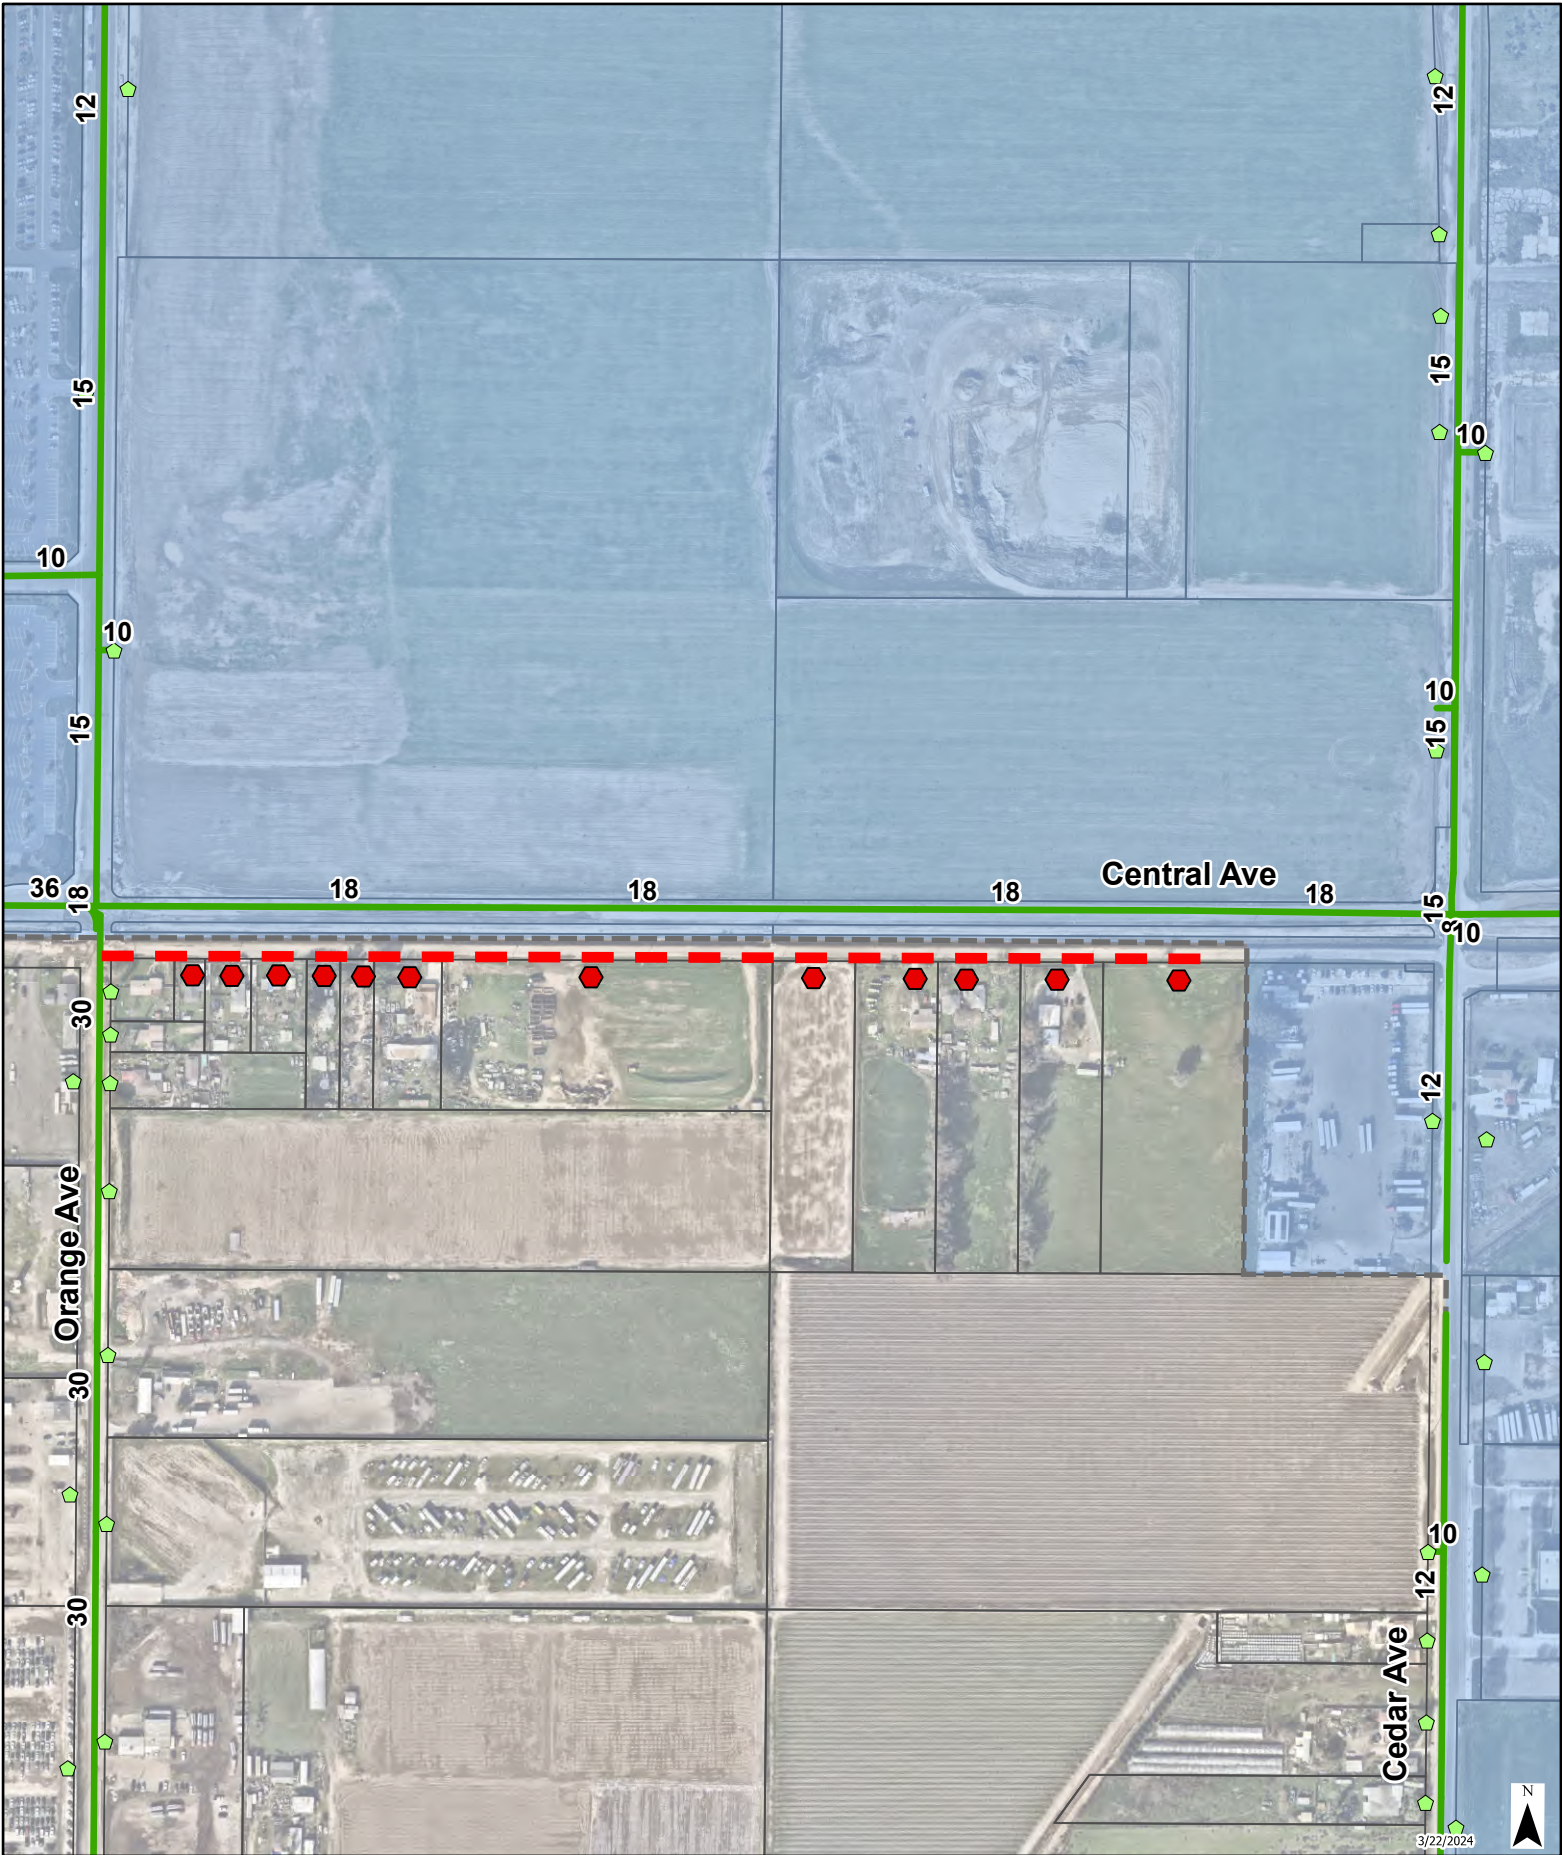

Central Ave

Central Canal

American Colony Canal

Orange Ave

Cedar Ave

12/3/2024

Vicinity Map

Orange & Central Avenues
Project Area

-  Canal
-  Project Area
-  Fresno City Limits

City of
FRESNO
Department of Public Utilities

Vicinity Map

Orange & Central Avenues Sewer Service Consolidation

- ◆ Proposed Service Connections
- ◆ Existing Service Connections
- Proposed Sewer Mains
- Existing Sewer Mains
- Fresno City Limits