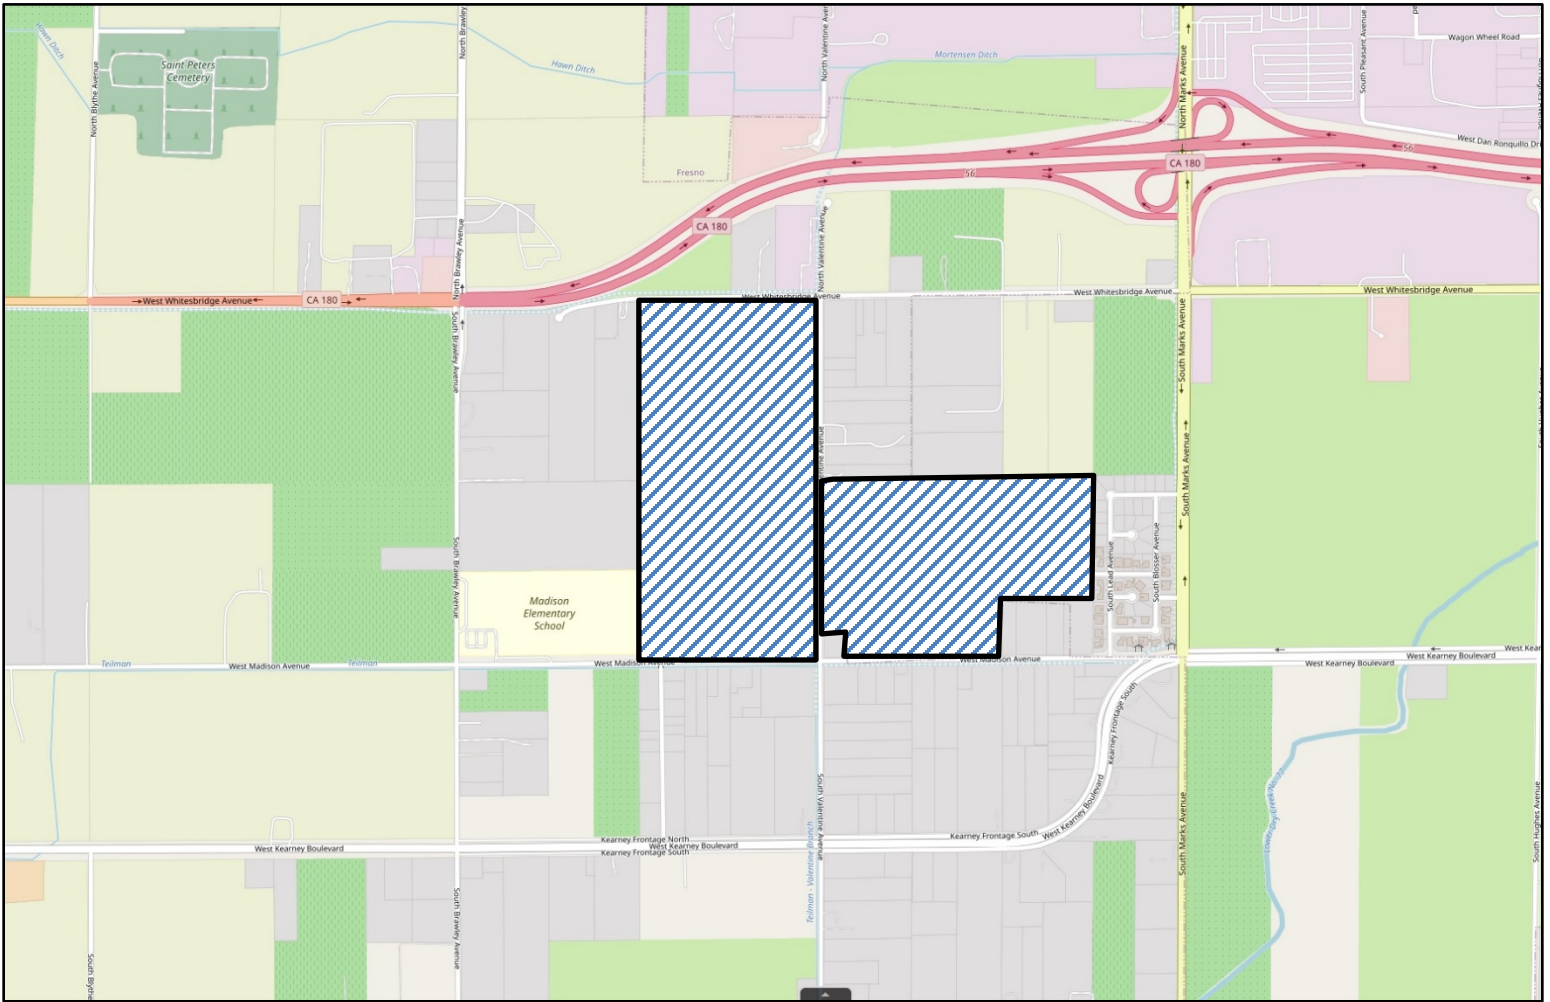

VICINITY MAP

LEGEND

Oasis Master Plan Area
±125.03 acres