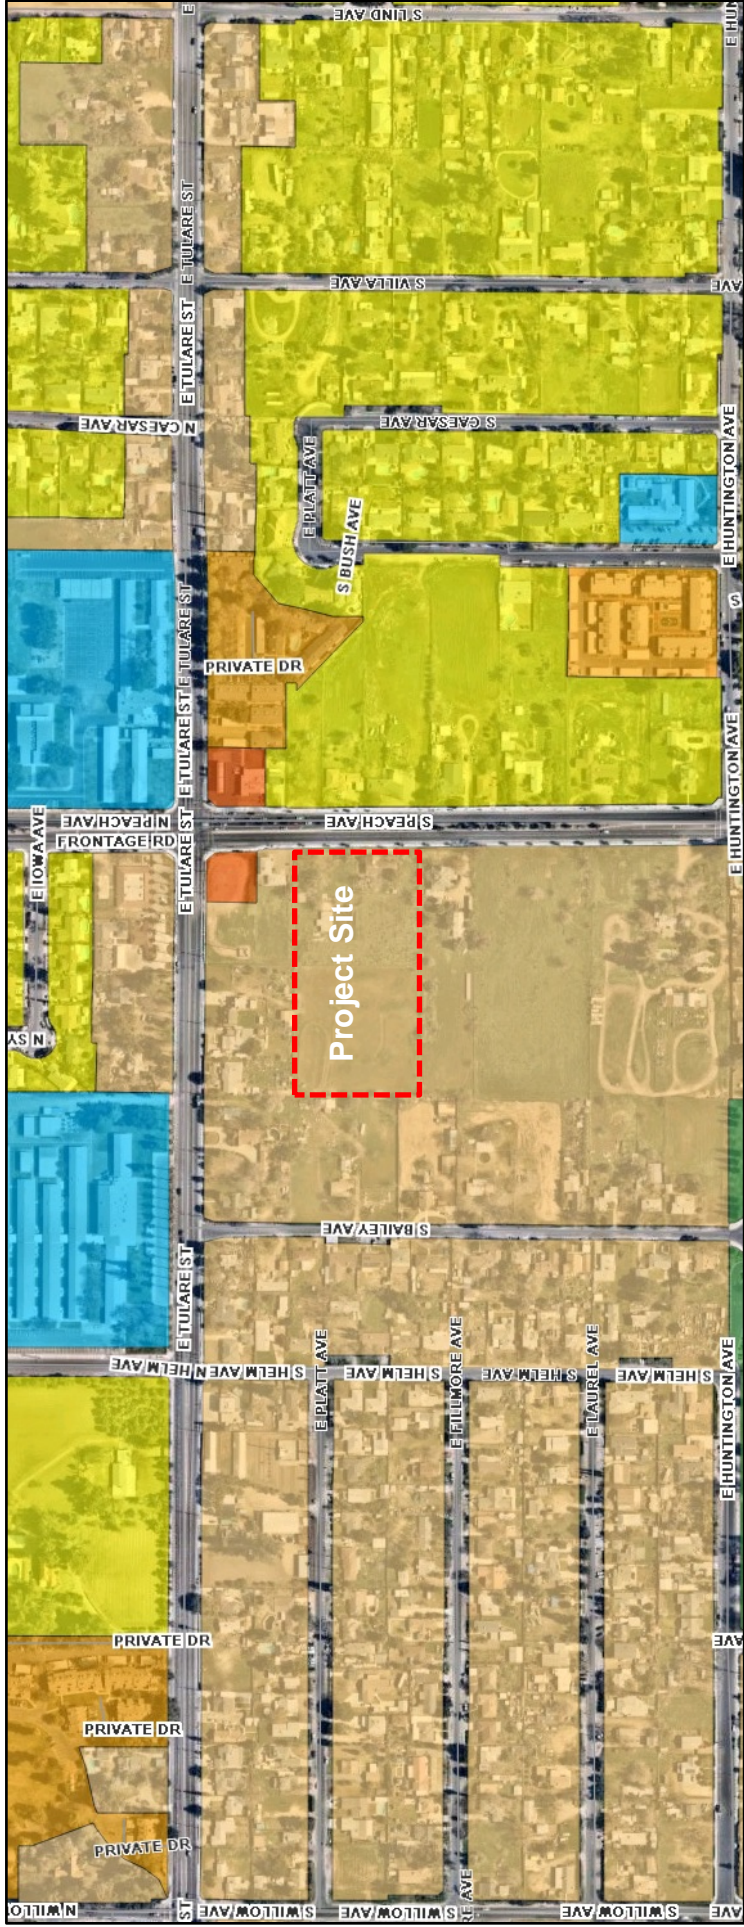

Zoning Map

Zoning

-  RS-4 (Residential Single-Family, Medium Low Density)
-  RS-5 (Residential Single-Family, Medium Density)
-  RM-1 (Residential Multi-Family, Medium High Density)
-  PI (Public & Institutional)
-  CC (Commercial – Community)

General Plan Land Use Map

Land Use Designation

- Residential Single-Family, Medium Low Density
- Residential Single-Family, Medium Density
- Residential Multi-Family, Medium High Density
- Public & Institutional
- Commercial – Community