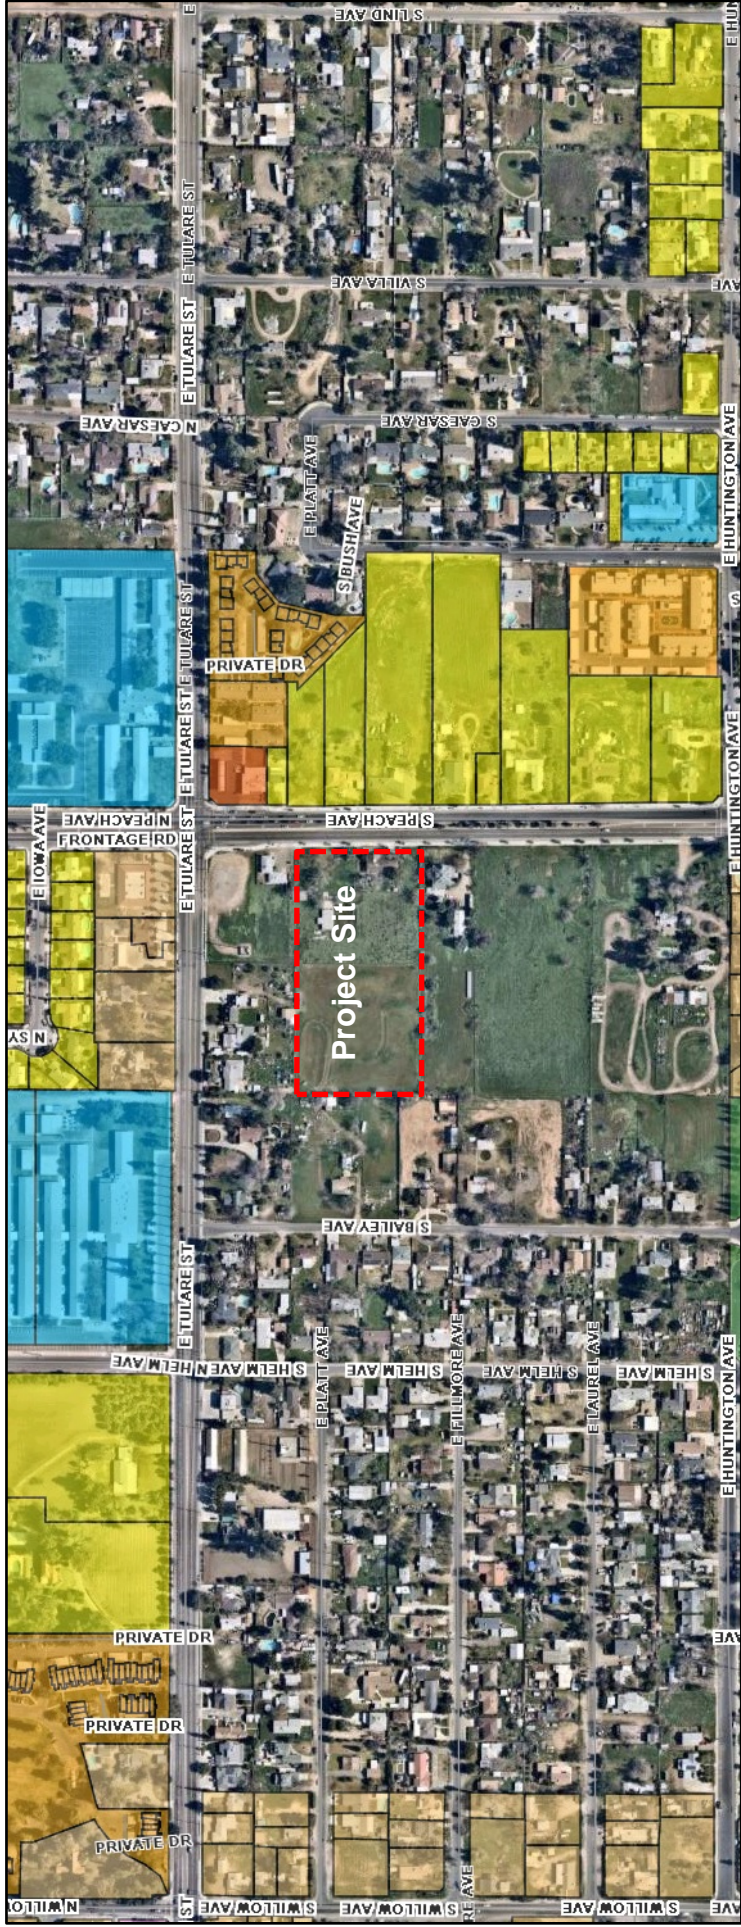

Zoning Map

Zoning

-  RS-4 (Residential Single-Family, Medium Low Density)
-  RS-5 (Residential Single-Family, Medium Density)
-  RM-1 (Residential Multi-Family, Medium High Density)
-  PI (Public & Institutional)
-  CC (Commercial – Community)

General Plan Land Use Map

Land Use Designation

- Residential Single-Family, Medium Low Density
- Residential Single-Family, Medium Density
- Residential Multi-Family, Medium High Density
- Public & Institutional
- Commercial – Community