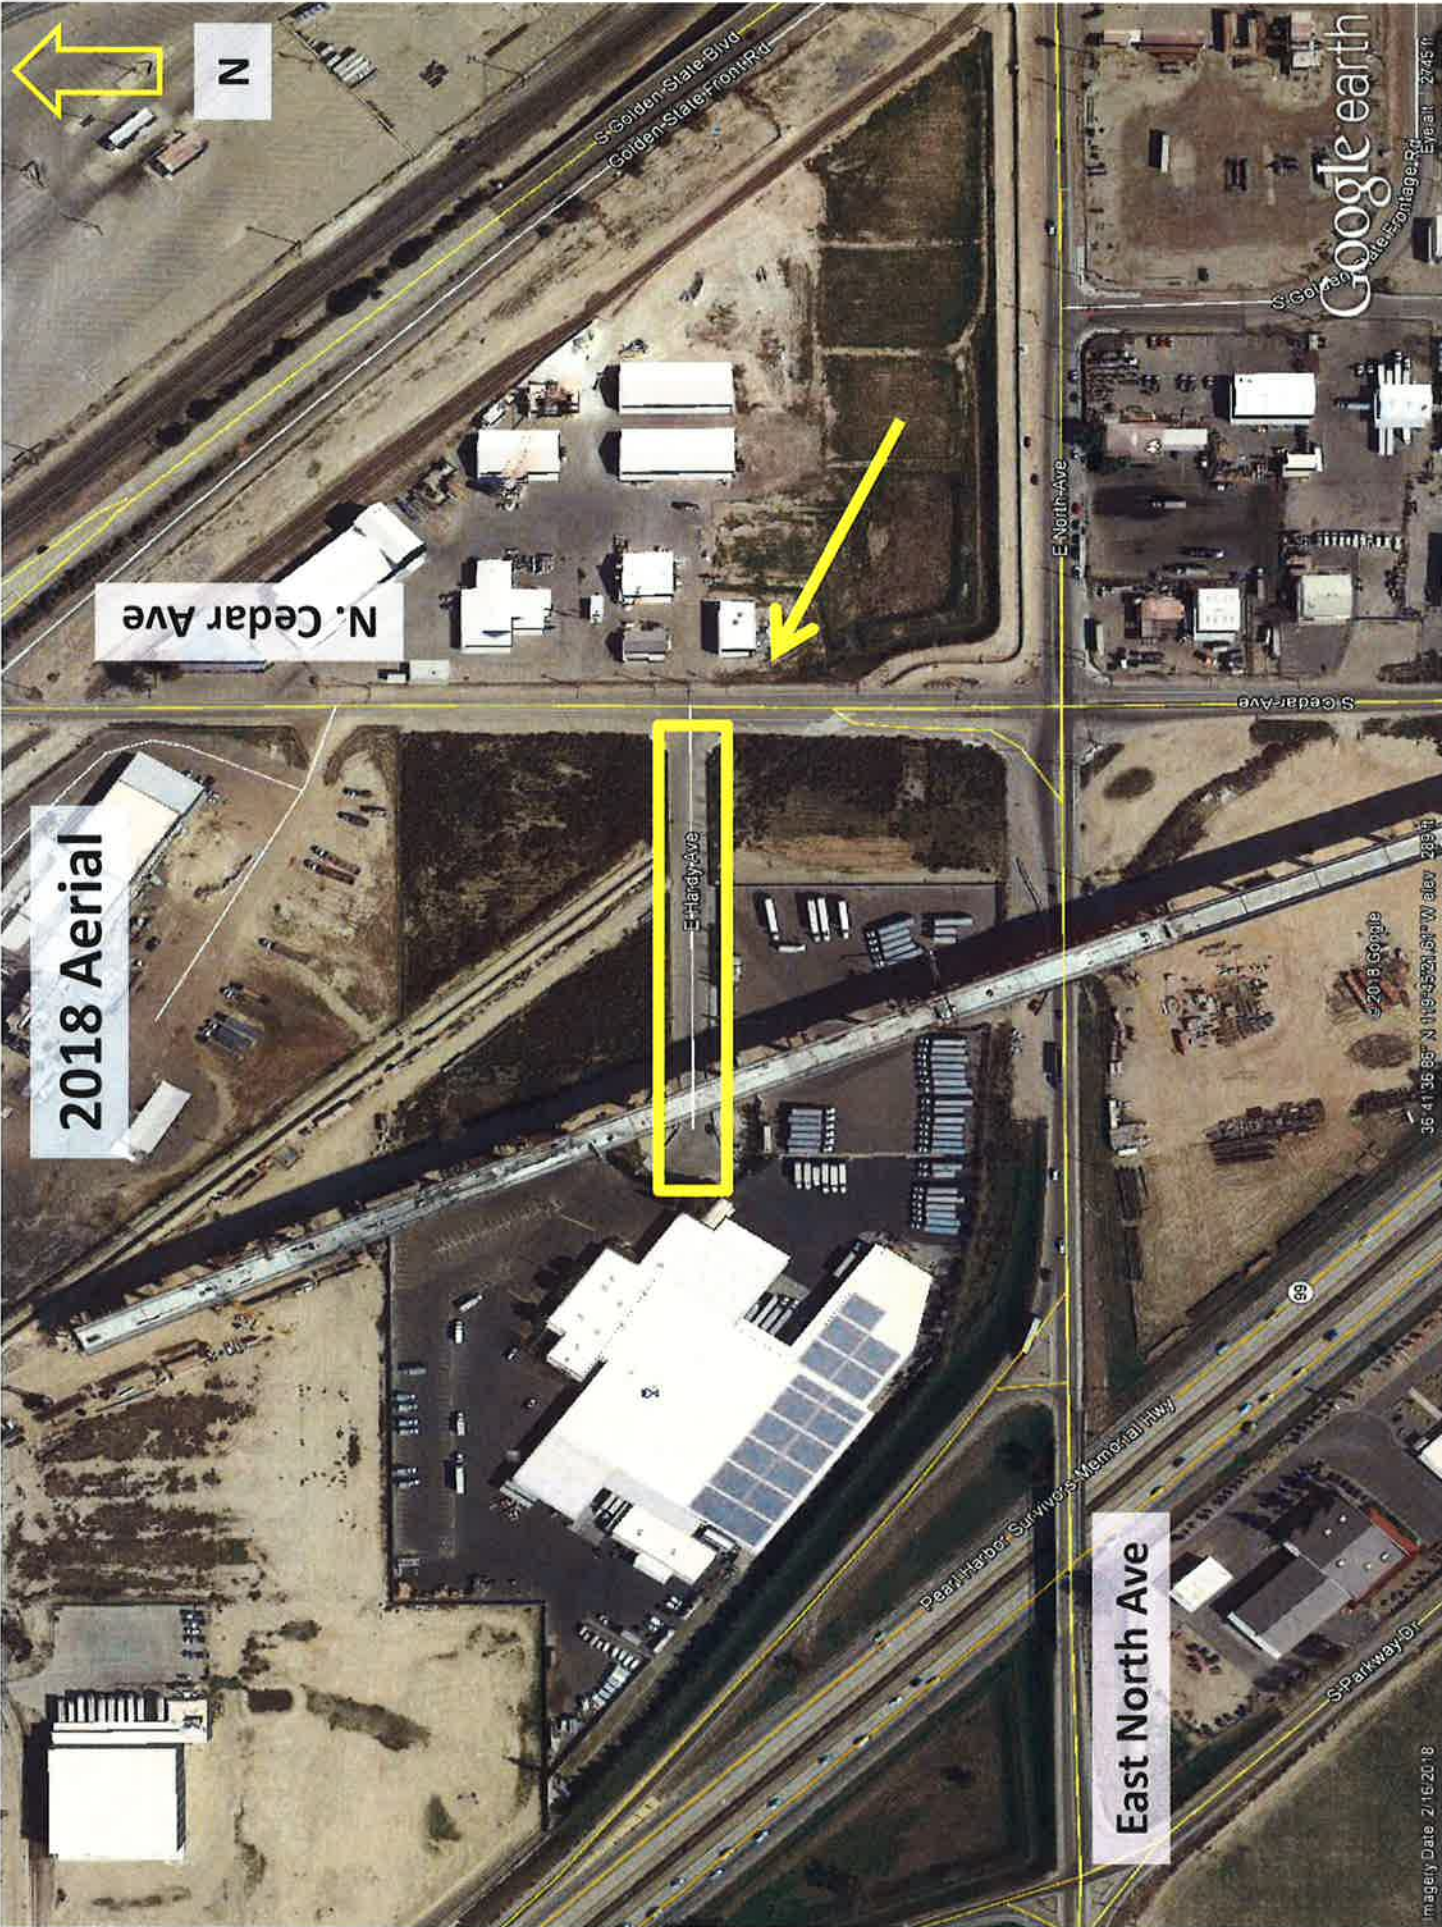

Exhibit B

N

N. Cedar Ave

E Hardy Ave

2018 Aerial

East North Ave

S Golden-Slate Blvd
Golden-Slate Frontage Rd

E North Ave

S Cedar Ave

Pearl Harbor Survivors Memorial Hwy

S Parkway Dr

Google earth

Eyealt 2745 ft

35 41 36 88° N 119 45 21 61° W elev 289 ft

Image/Date 2/16/2018