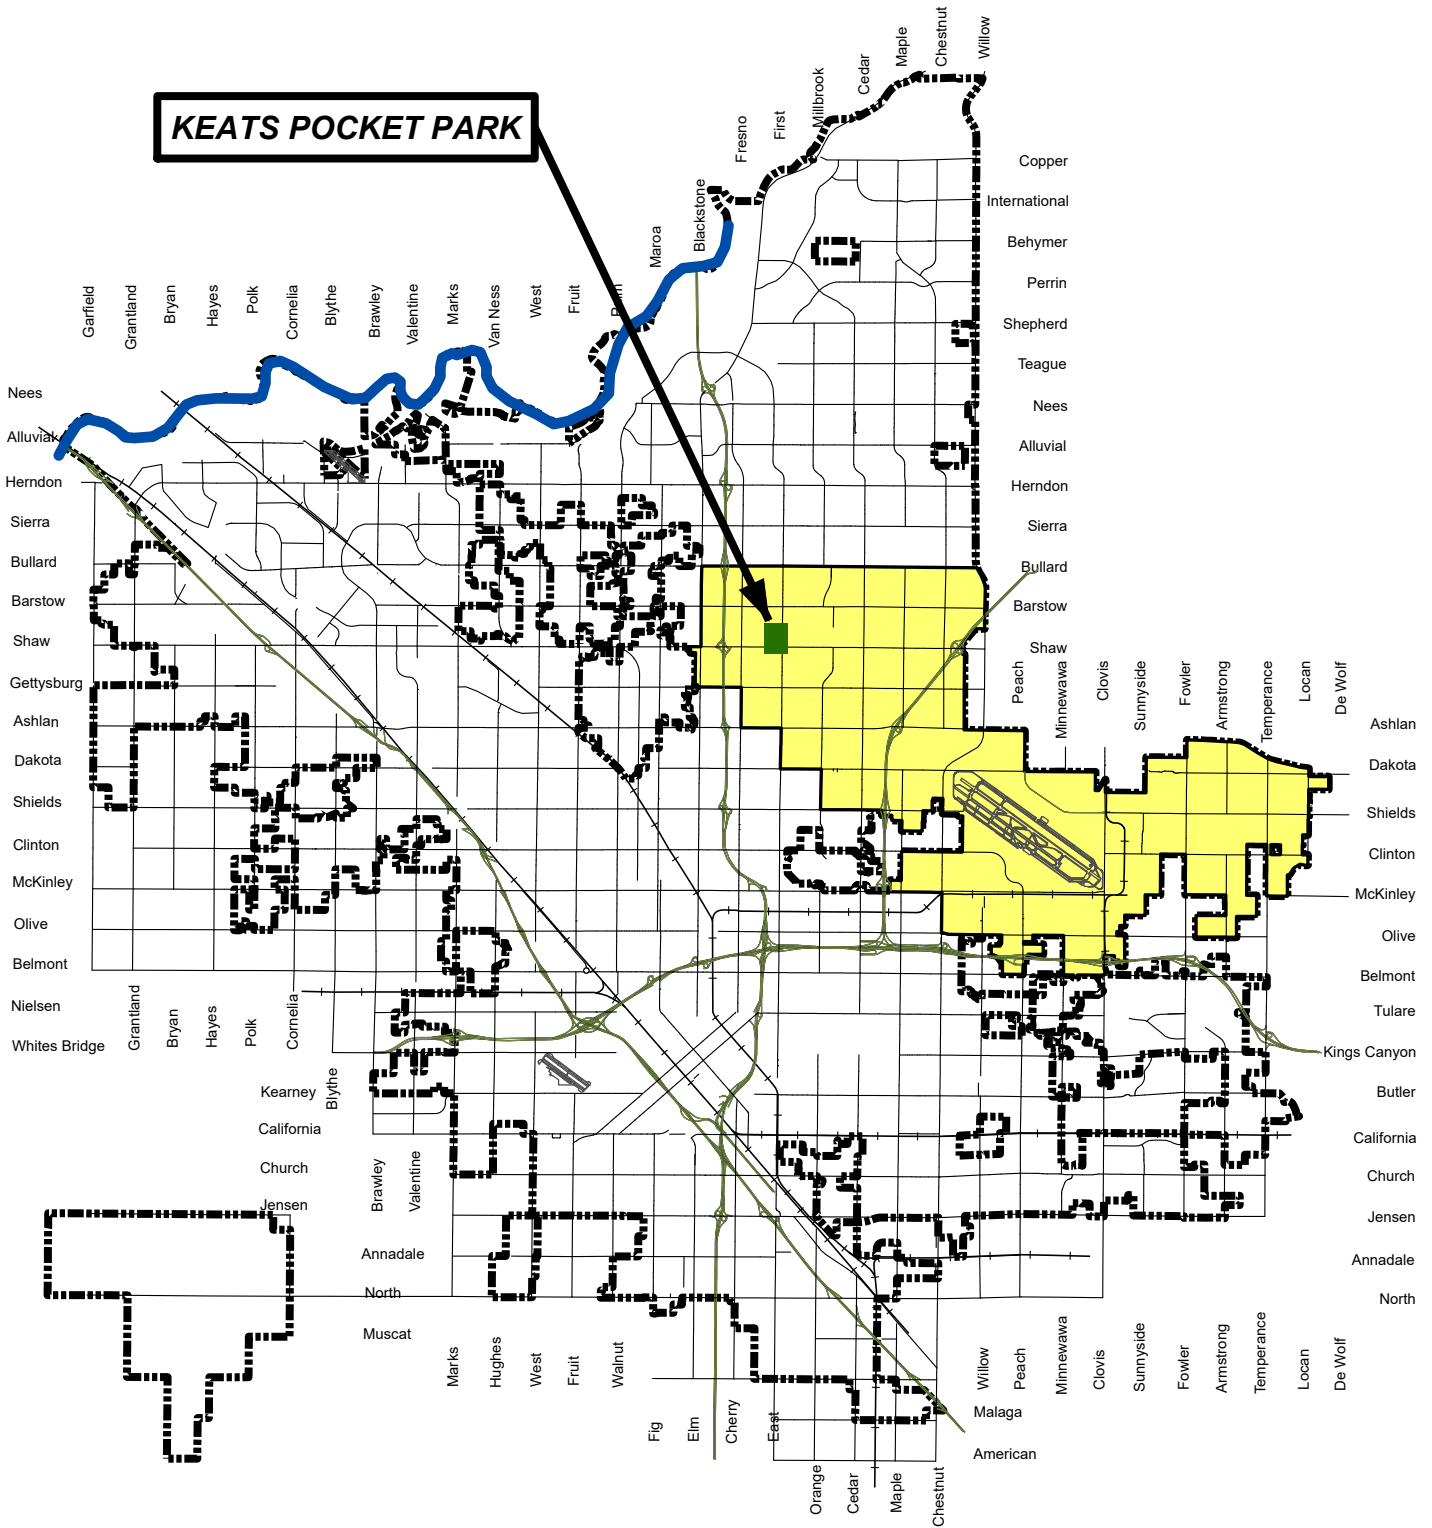

# KEATS POCKET PARK

City of  
**FRESNO**  
DEPARTMENT OF  
PUBLIC WORKS

**VICINITY MAP**  
APN: 418-091-12  
770 EAST SHAW AVE  
COUNCIL DISTRICT 4

**Legend**

- City Limits
- District 4