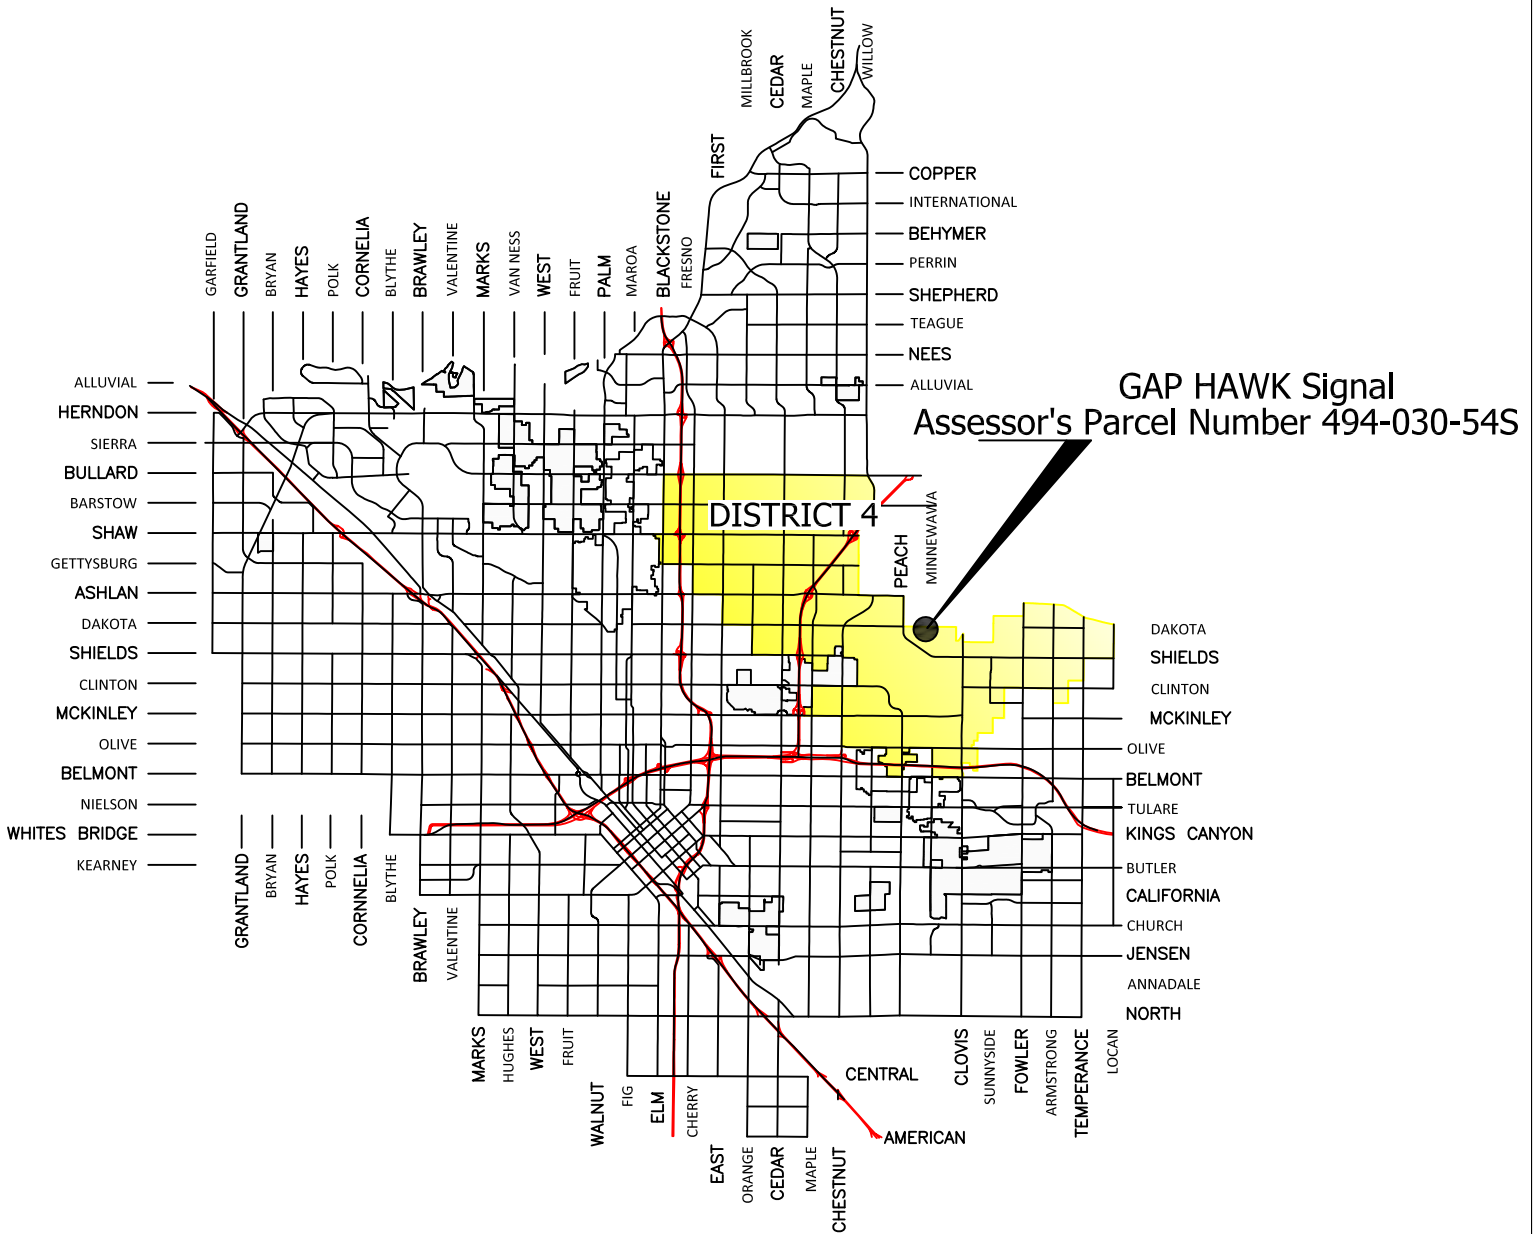

CITY OF
FRESNO
 PUBLIC WORKS DEPARTMENT
 TRAFFIC OPERATIONS AND PLANNING DIVISION

NOT TO SCALE
 August 20, 2021

LOCATION MAP
 ANNEXATION NO. 53
 COMMUNITY FACILITIES DISTRICT NO. 9