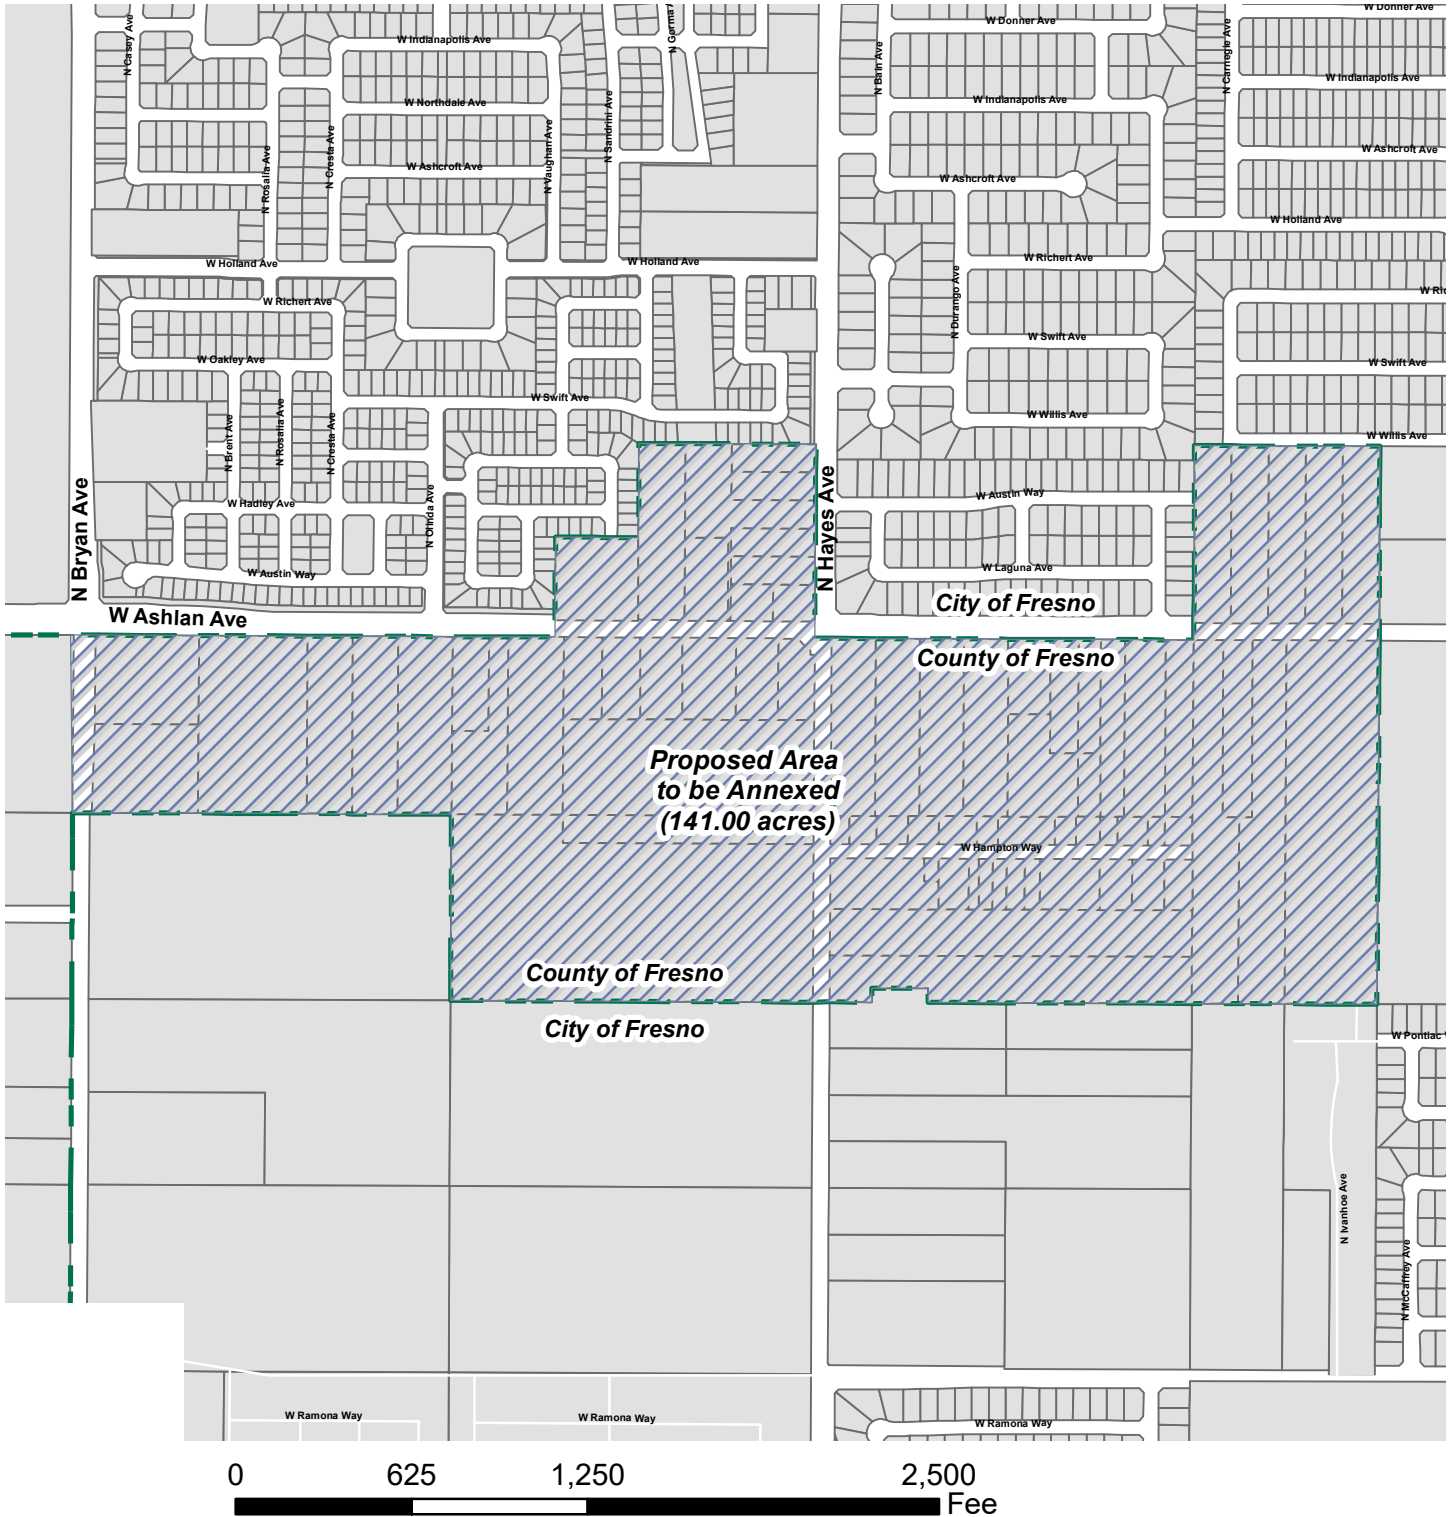

Exhibit D

Proposed Annexation Exhibit

Intersection of W Ashlan Avenue and N Bryan Avenue and all parcels east to the city limits.

 Proposed area to be annexed into the City of Fresno (141.00 acres).