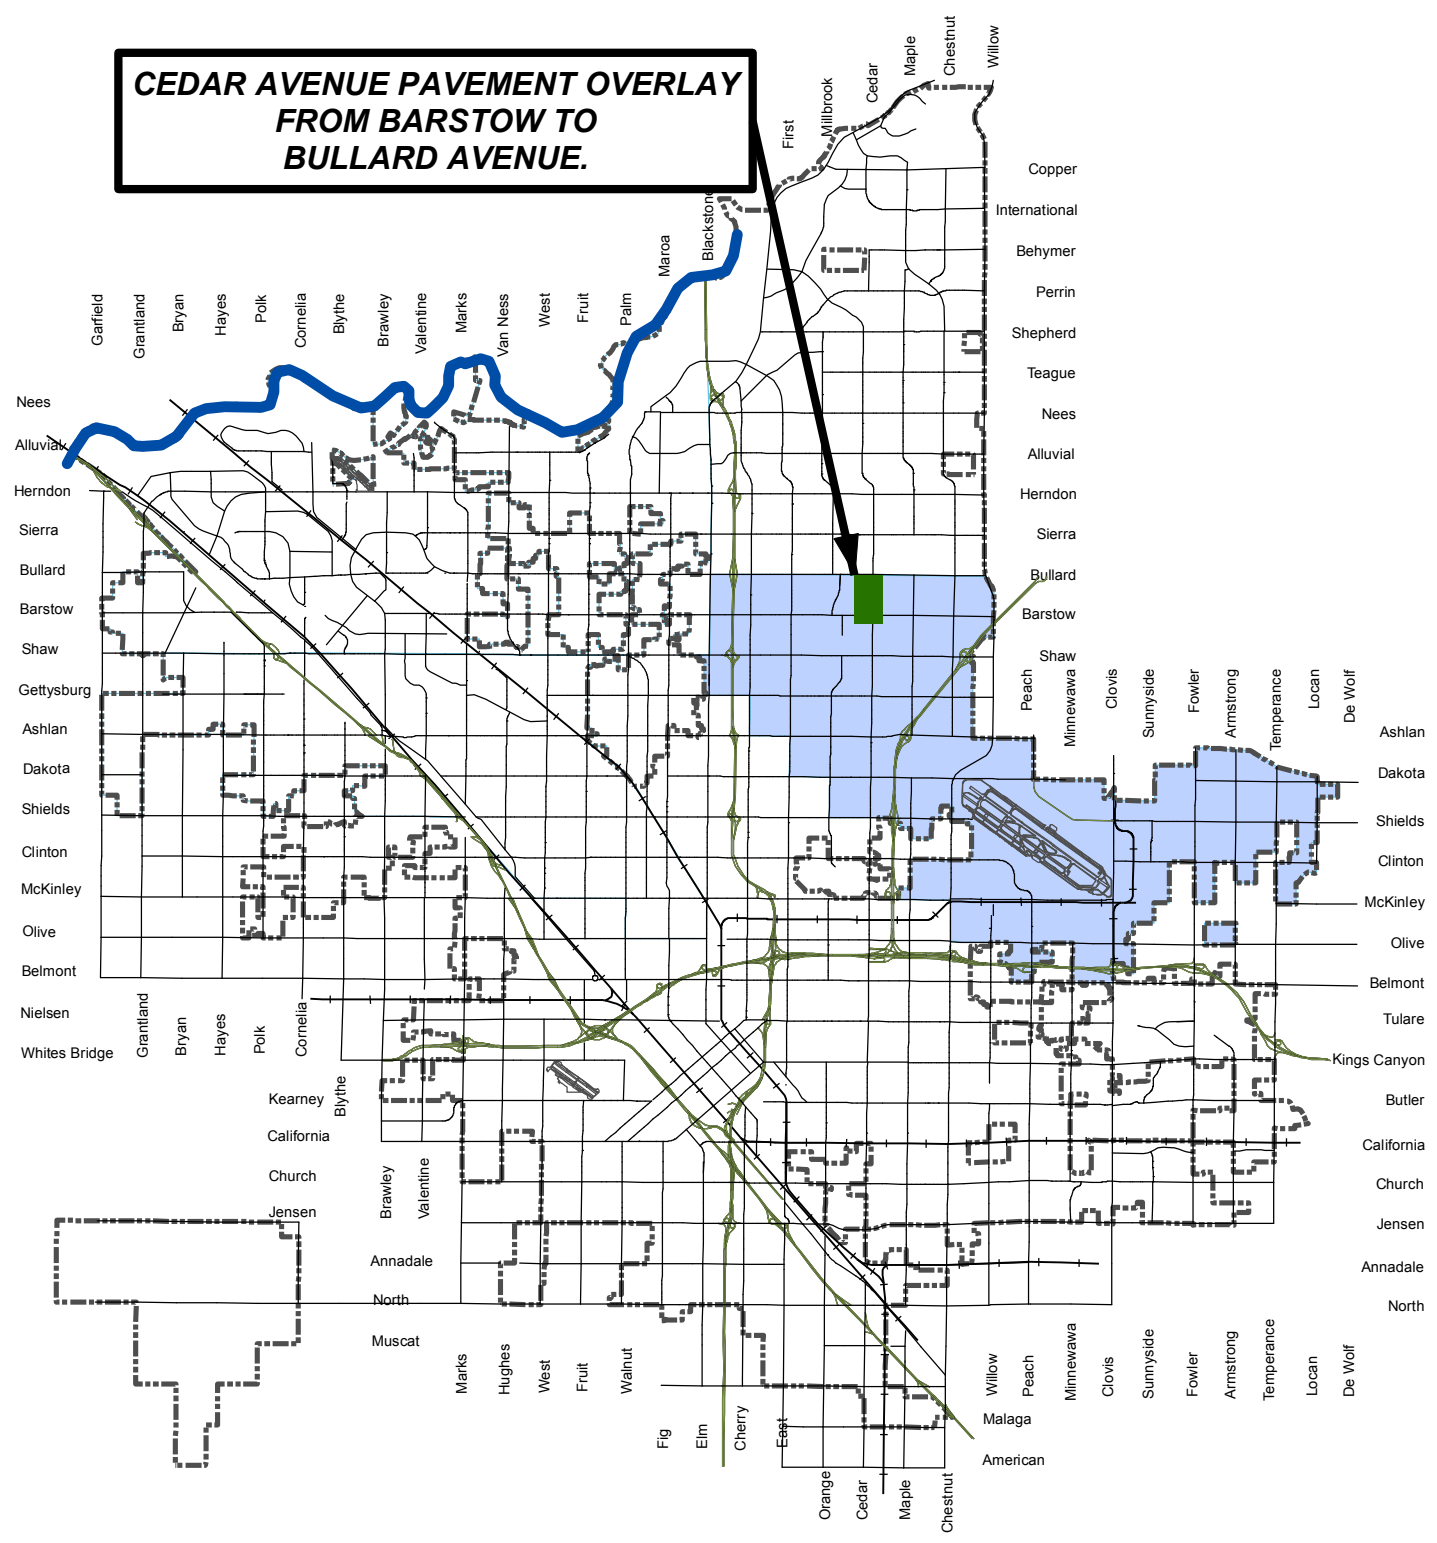

**CEDAR AVENUE PAVEMENT OVERLAY  
FROM BARSTOW TO  
BULLARD AVENUE.**

**VICINITY MAP**

**CEDAR AVENUE PAVEMENT OVERLAY  
FROM BARSTOW TO BULLARD AVENUE.**

**Project ID: PW00838  
Council District: 4**