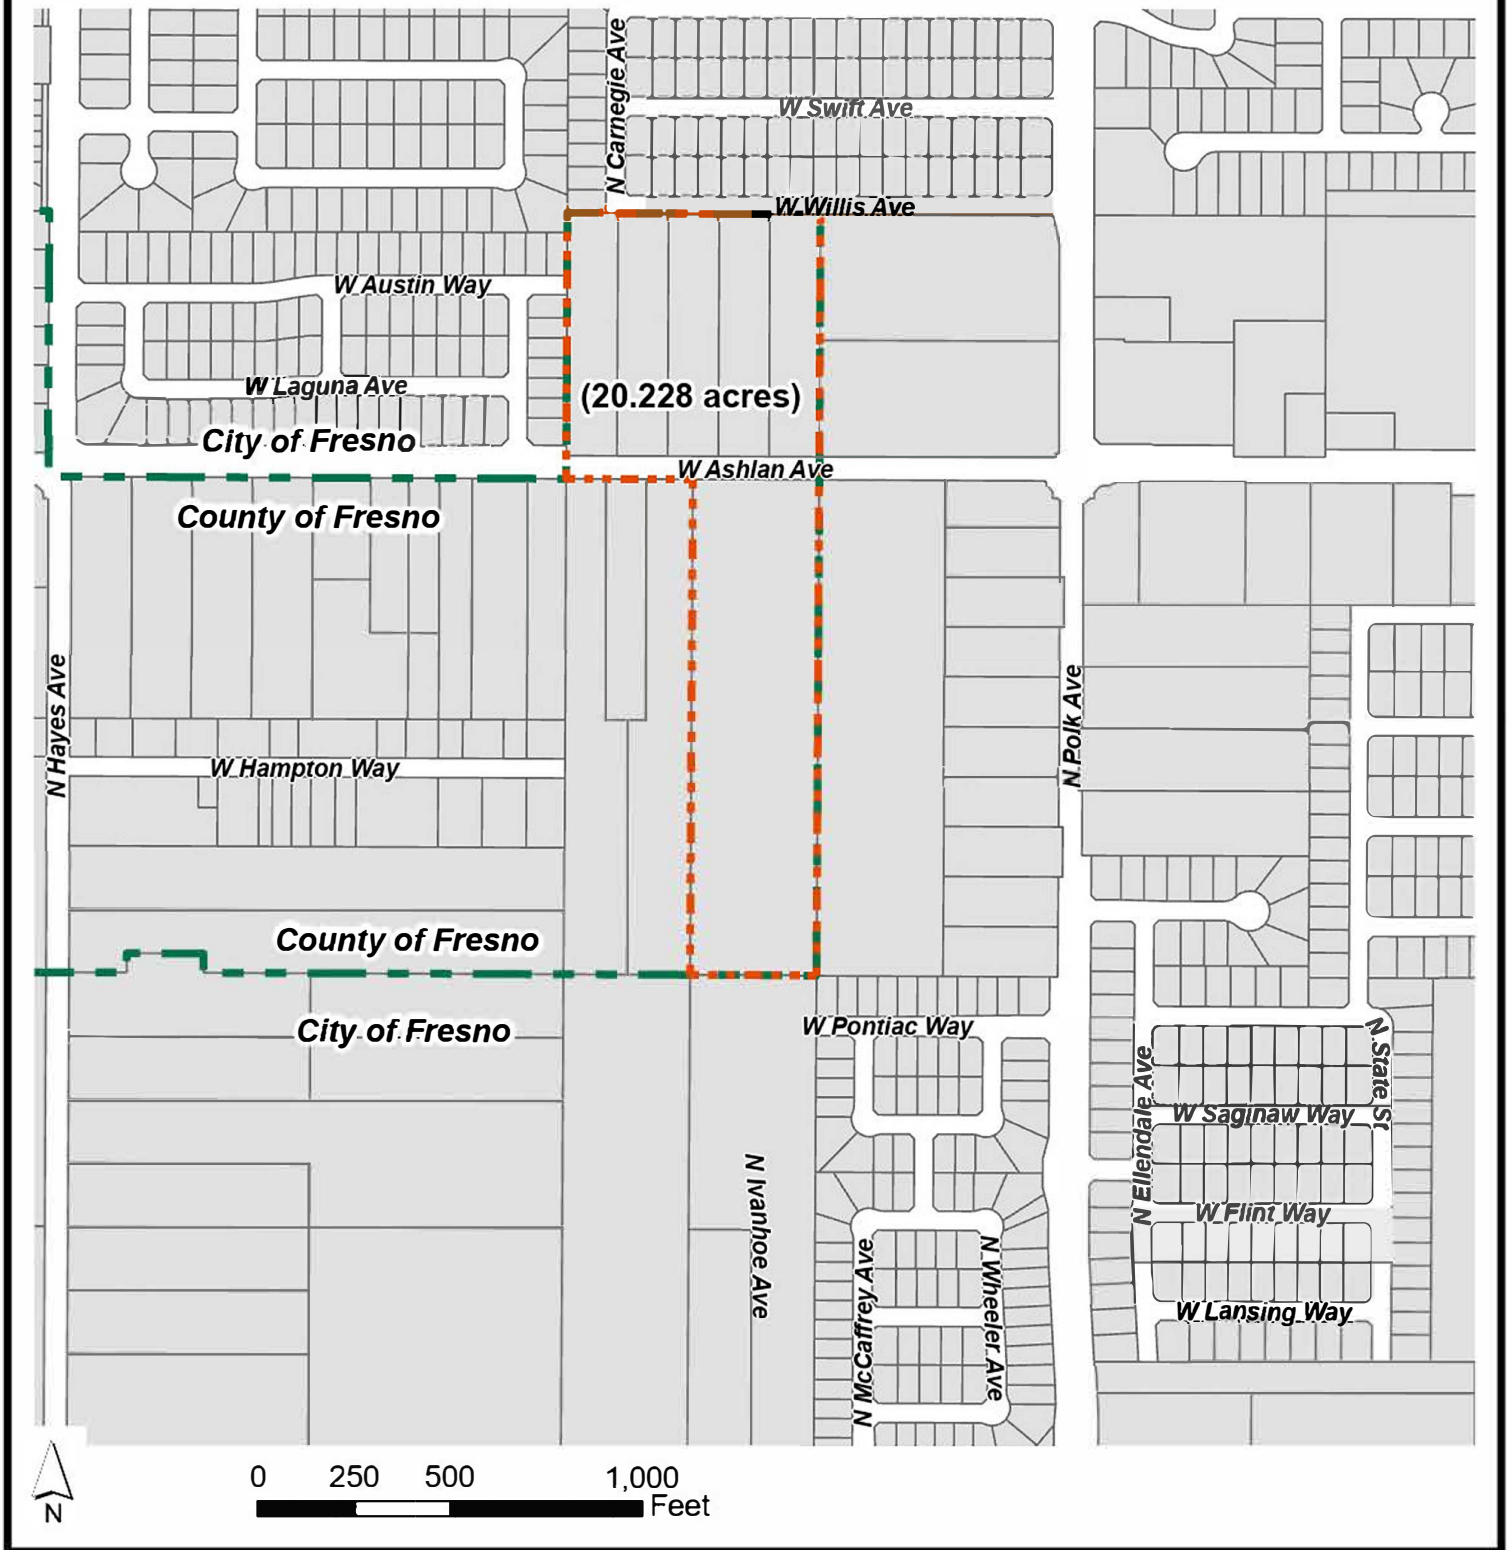

## Exhibit E

# Annexation Exhibit

P22-03846

APN: 511-01-106, 510-21-001, 510-21-002, 510-21-003, 510-21-006, 510-21-007

West of the Intersection of Polk Avenue and Ashlan Avenue

 City Limits

 Proposed Area to be annexed into the City of Fresno (20.228 acres)