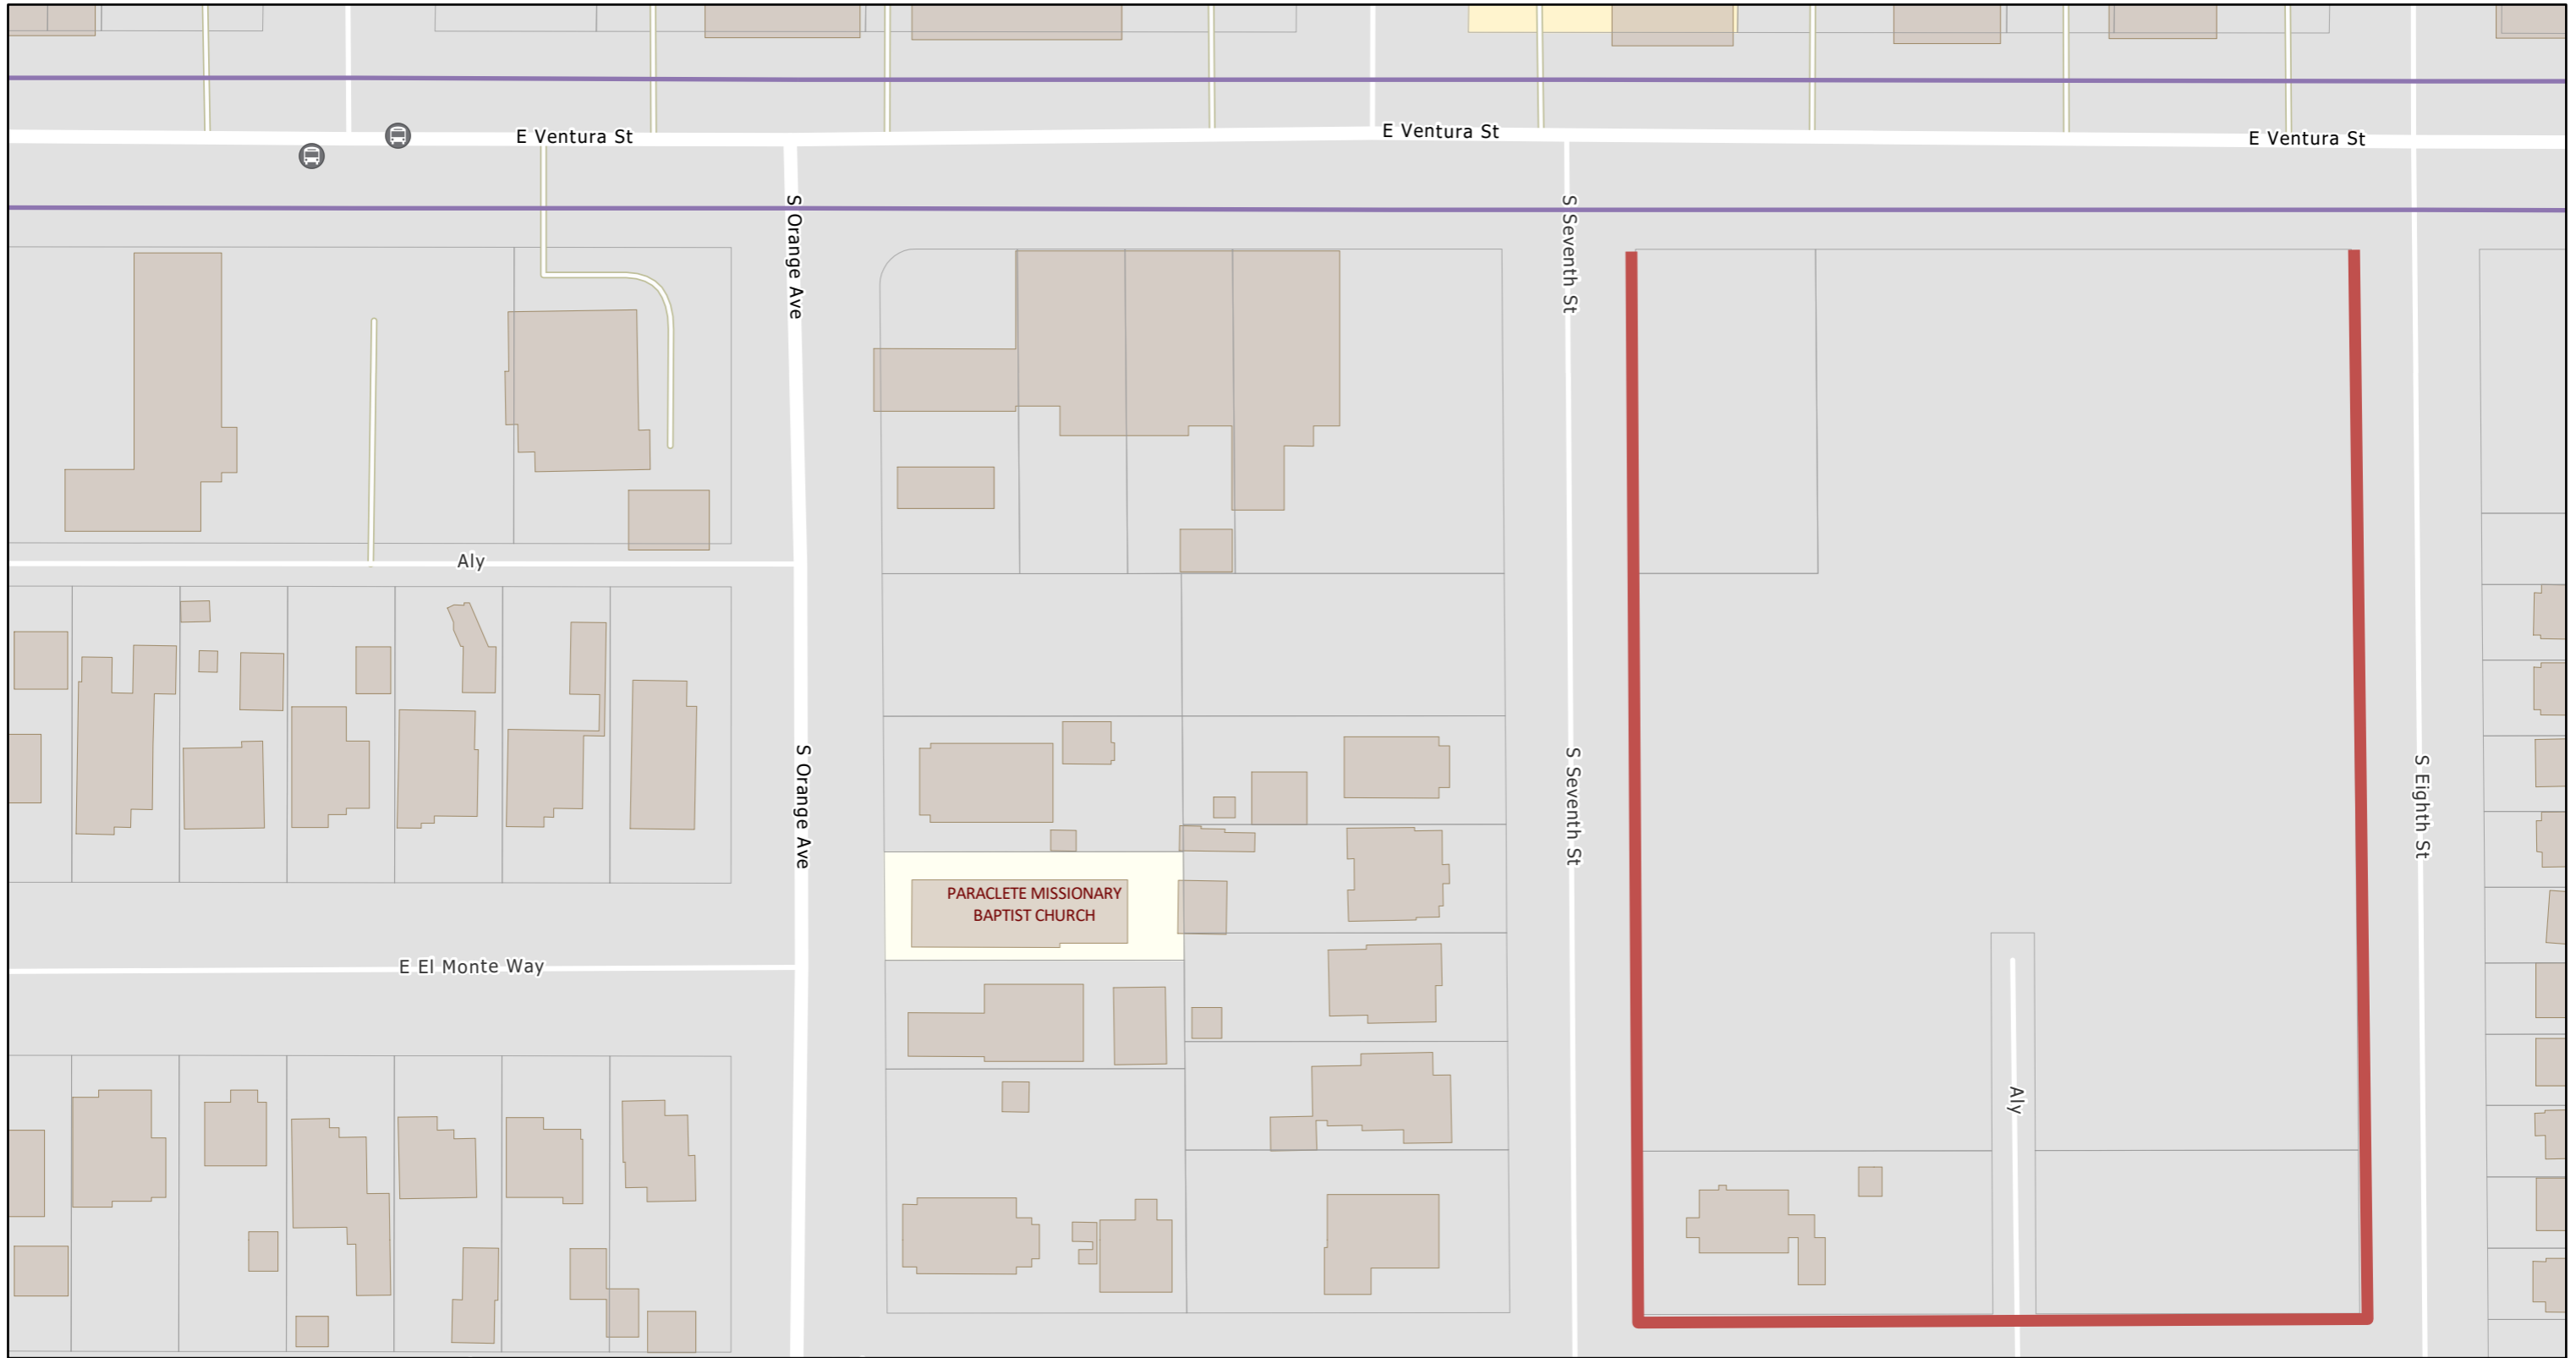

Measure C TOD-Housing In-fill Incentive Program Near Ventura Avenue (Cesar Chavez Boulevard) & Seventh Street Vicinity Map

Legend

-  Project Location
-  FAX Bus Stops
-  ATP_Bikeways Existing
-  Class II, Existing