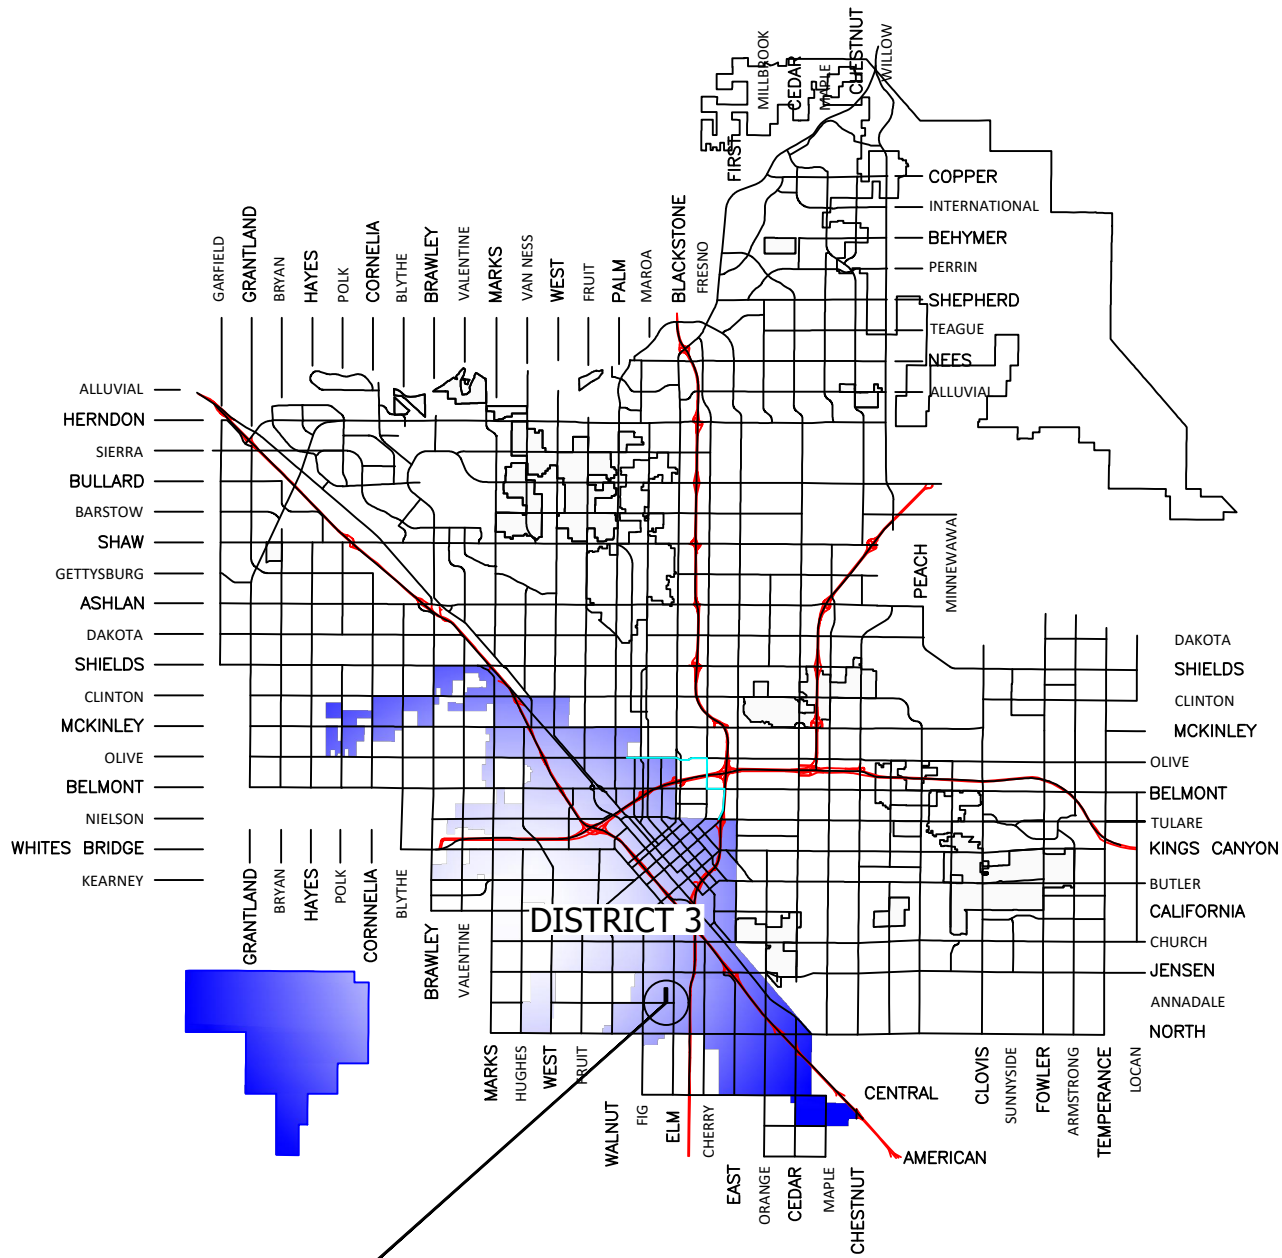

CITY OF
FRESNO

PUBLIC WORKS DEPARTMENT

TRAFFIC OPERATIONS AND PLANNING DIVISION

NOT TO SCALE
January 27, 2022

Final Map No. 6187

LOCATION MAP
ANNEXATION NO. 131
COMMUNITY FACILITIES DISTRICT NO. 11