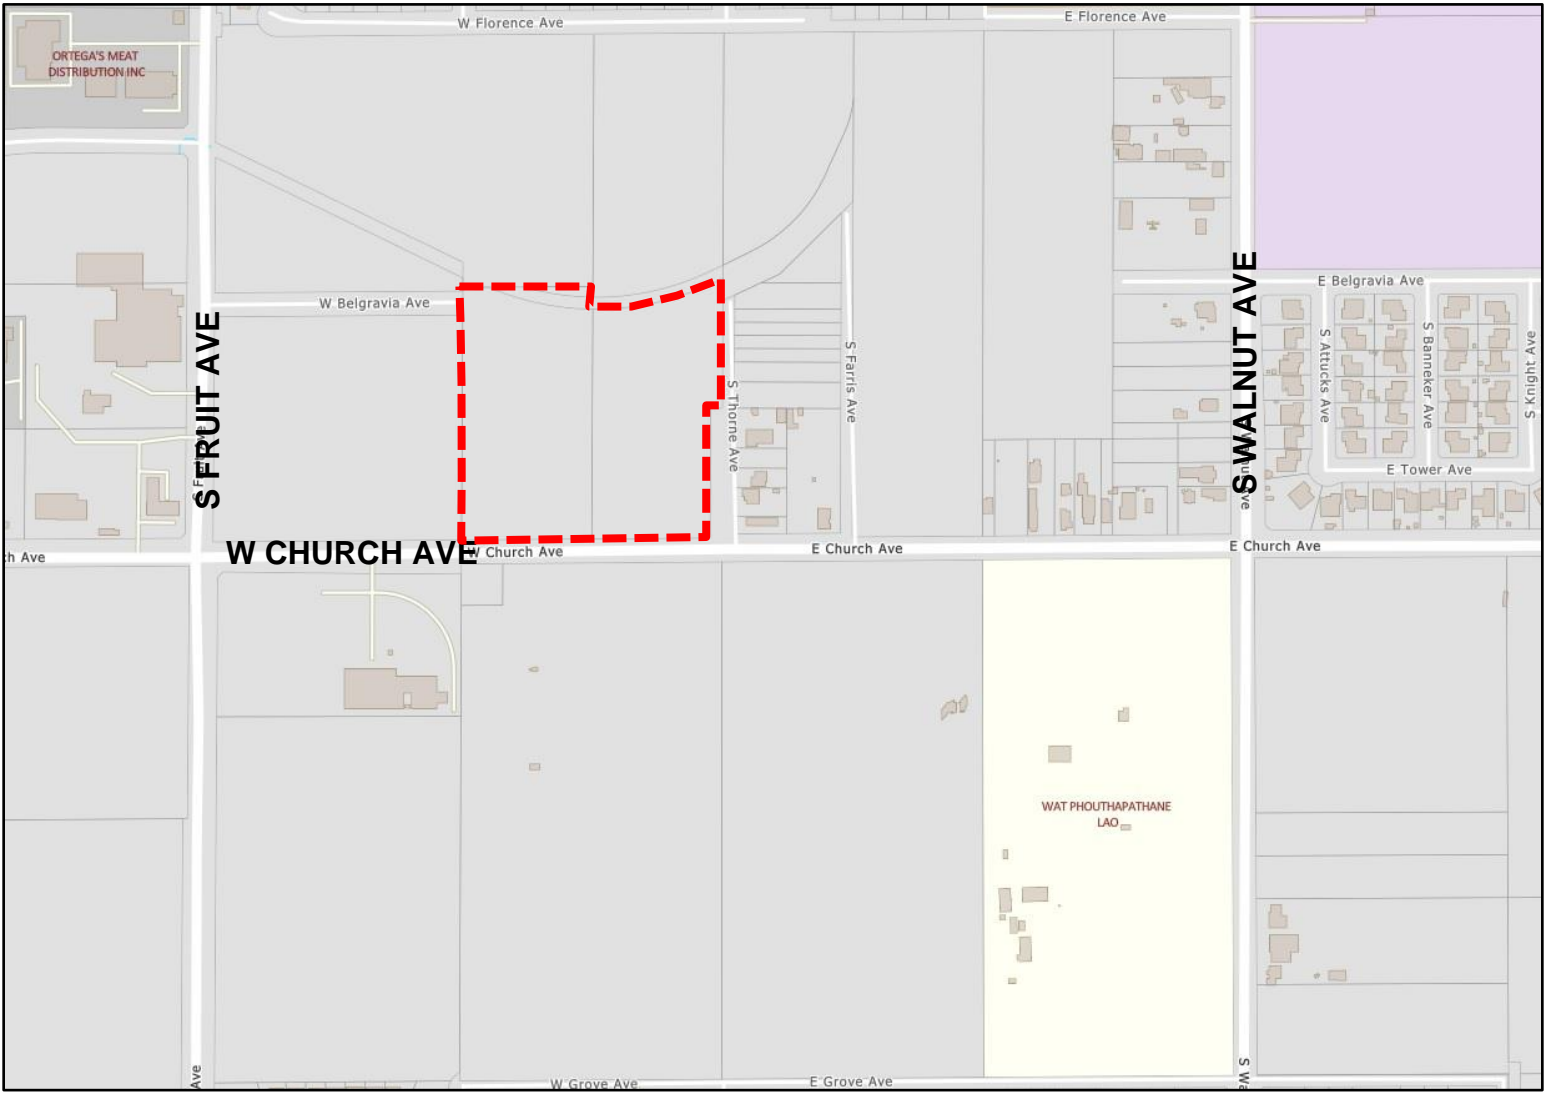

Exhibit D

VICINITY MAP

LEGEND

T-6411
±7.95 acres