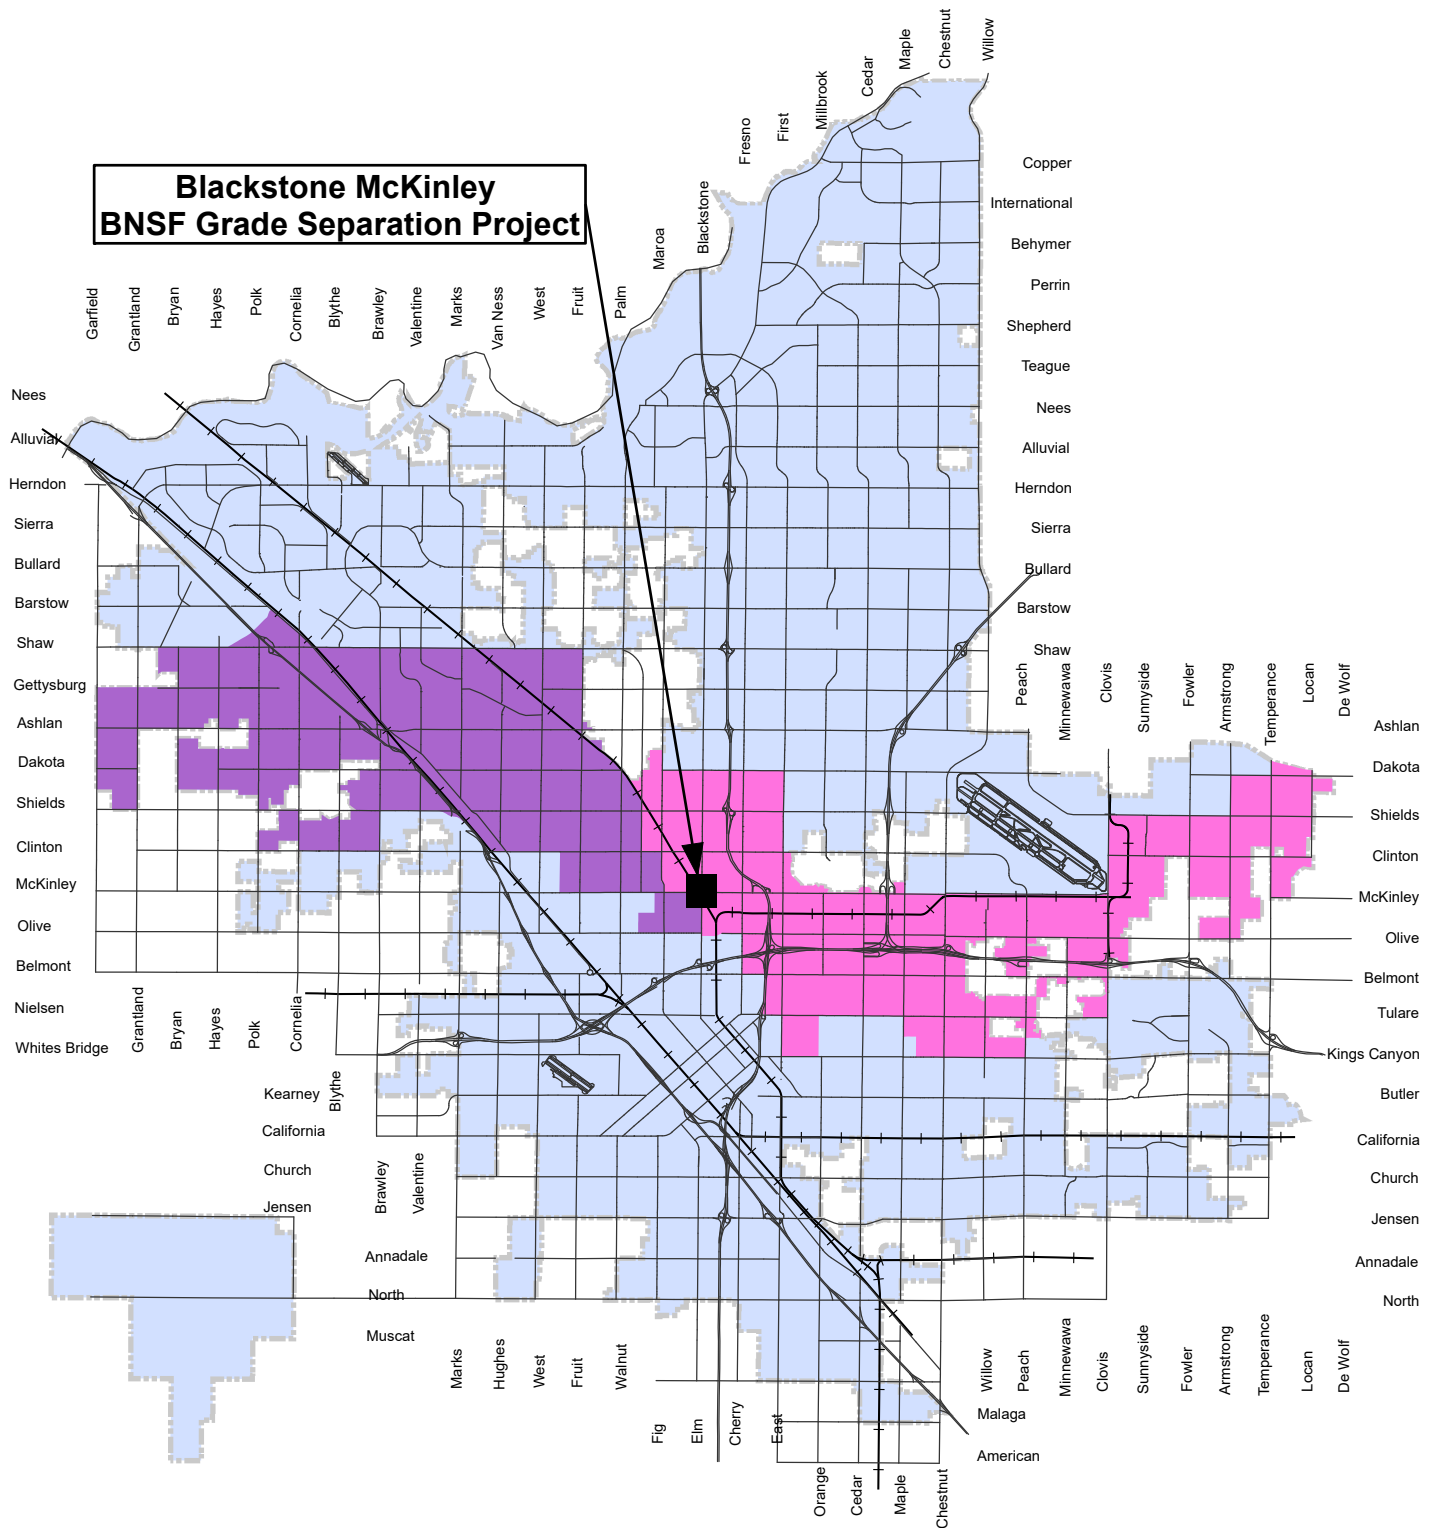

Blackstone McKinley BNSF Grade Separation Project

VICINITY MAP Blackstone McKinley BNSF Grade Separation Project

Project ID: PW00937
Council District: 1 and 7

- District 1
- District 7
- City Limits