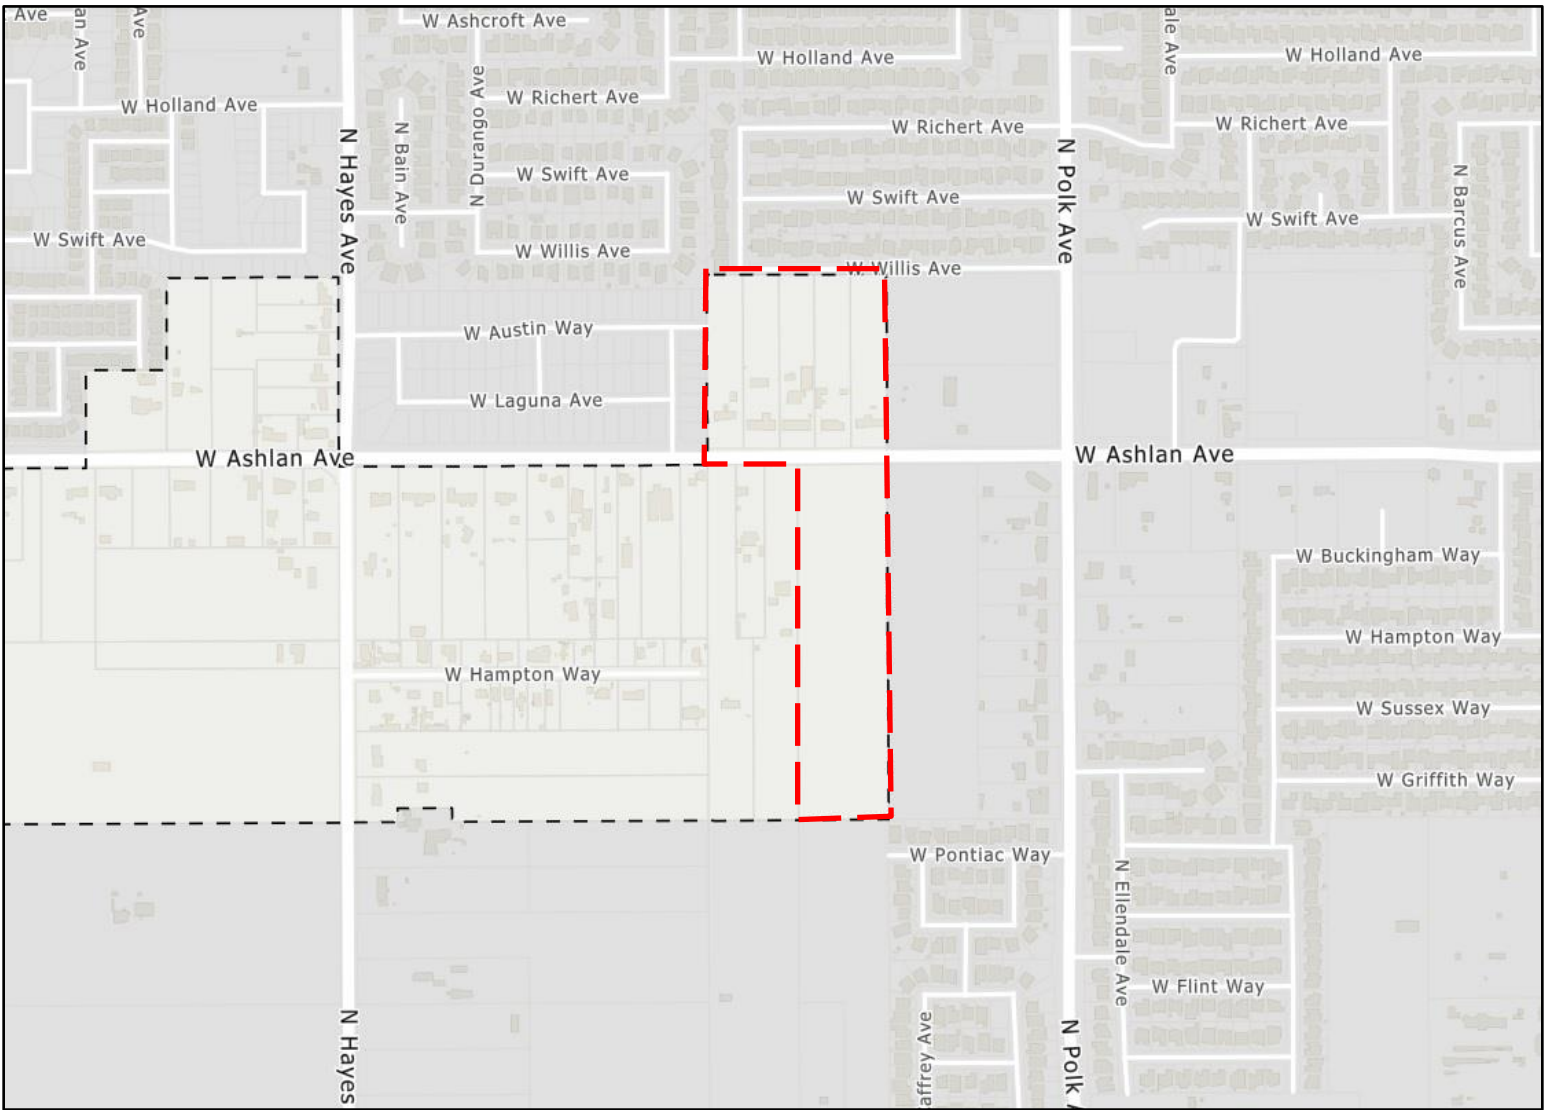

Exhibit B

VICINITY MAP

LEGEND

**Annexation and
Pre-zone Boundary**
Approx. 20.23 acres