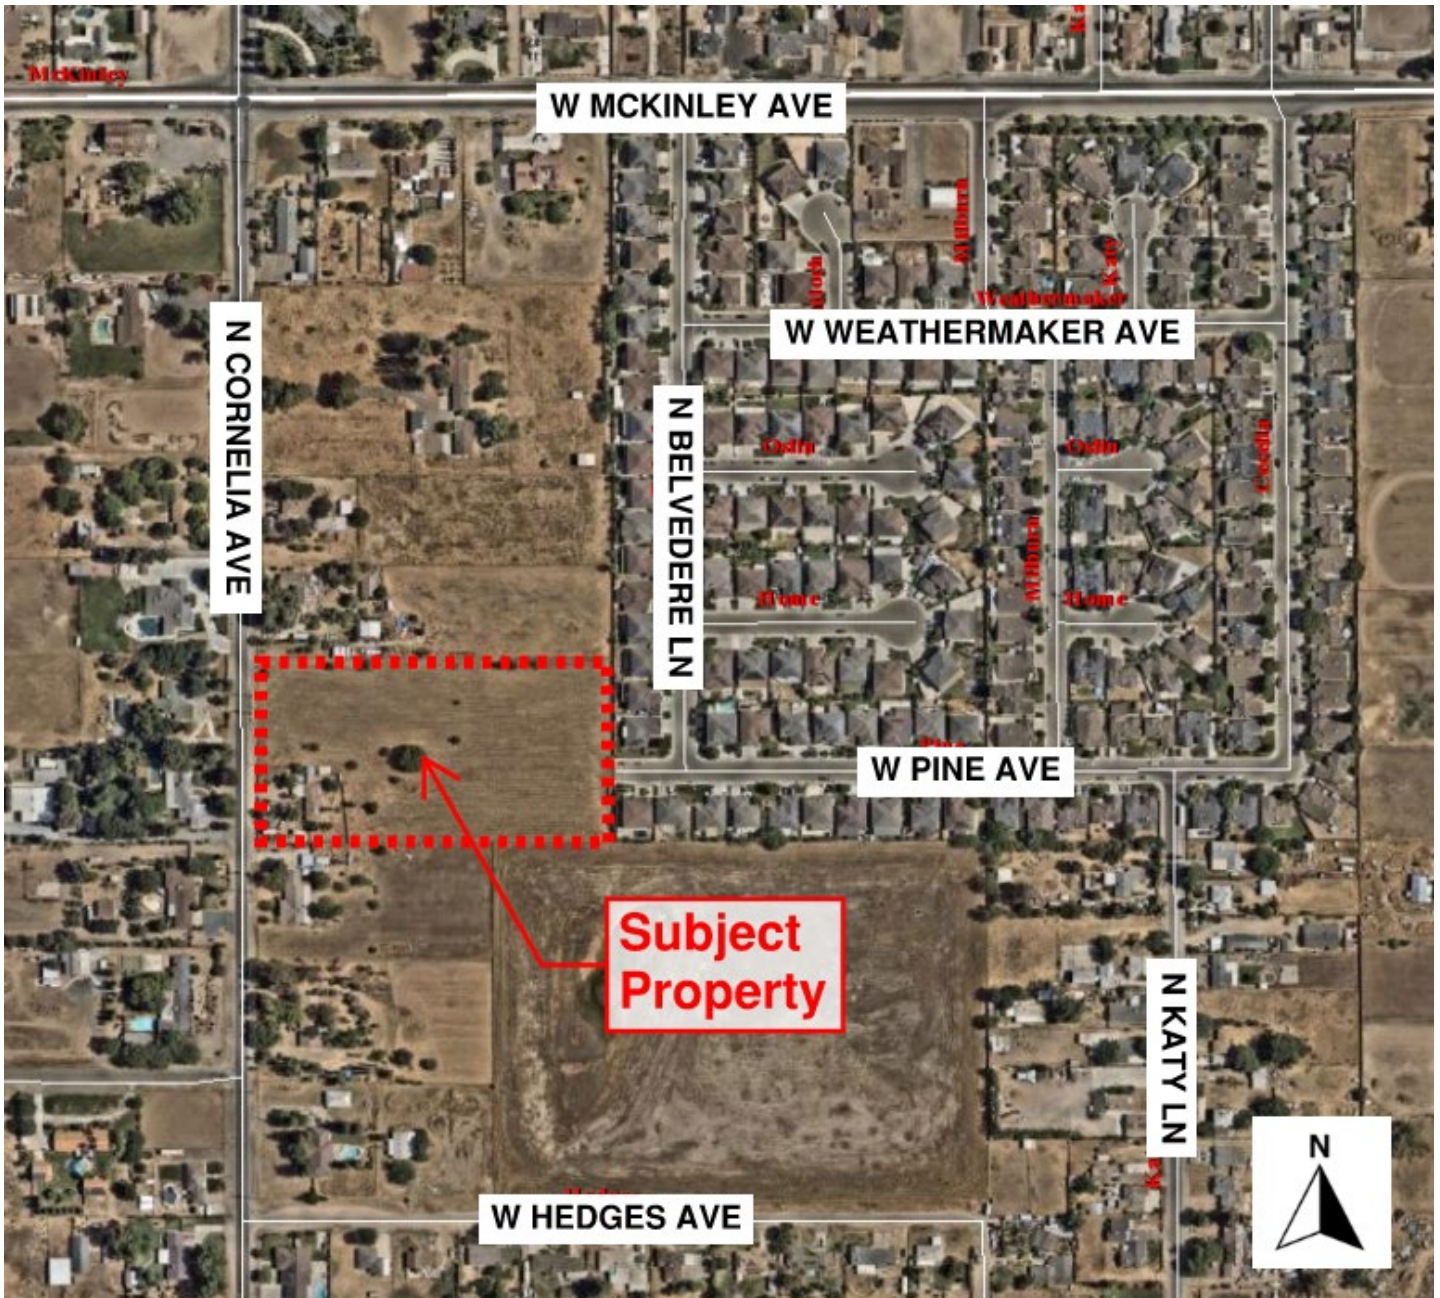

Exhibit C

AERIAL MAP

PLANNING AND DEVELOPMENT DEPARTMENT

Applications

Vesting Tentative Tract Map No. 6397

APN:

312-763-10

Located on the east side of North Cornelia Avenue, between West McKinley and West Hedges Avenues

Zone District

RS-4/UGM (*Single-Family Residential, Medium Low Density/Urban Growth Management*)

Land Use Designation

Medium Low Density Residential

LEGEND

 T-6397
±4.72 acres