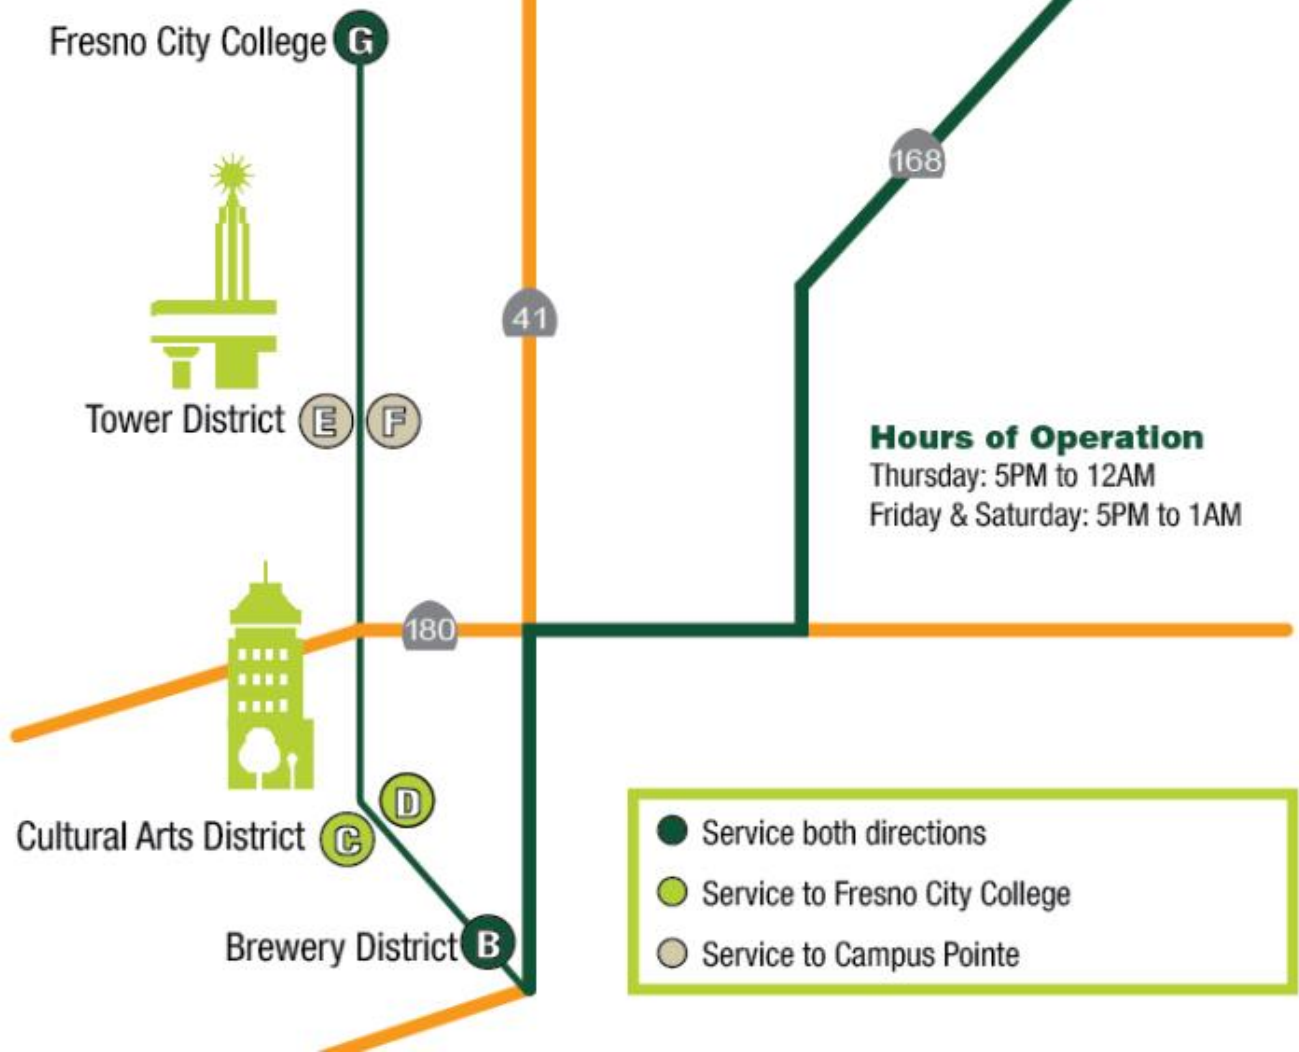

The image shows two green and white trolleys on a city street. The trolleys have arched windows and the 'FRESNO HOP' logo. A white banner with the logo is overlaid in the center. A blue banner at the bottom left contains the text 'FREE TROLLEY SERVICE'. A white box at the bottom left lists the hours of operation. The background includes a modern building and trees.

FRESNO HOP

FRESNO HOP

FREE TROLLEY SERVICE

Hours of Operation

Thursday: 5PM to 12AM

Friday & Saturday: 5PM to 1AM

FRESNO HOP

Campus Pointe at Fresno State

Hours of Operation

Thursday: 5PM to 12AM
 Friday & Saturday: 5PM to 1AM

- Service both directions
- Service to Fresno City College
- Service to Campus Pointe

- A** Campus Pointe
S/E parking lot near restaurants
- B** Brewery District
Inyo St / Broadway St
- C** Cultural Arts District
Service to Campus Pointe
S. Van Ness Ave. / Calaveras St.
- D** Cultural Arts District
Service to Fresno City College
N. Van Ness Ave. / Calaveras St.
- E** Tower District
Service to Campus Pointe
Wishon Ave / Olive Ave
- F** Tower District
Service to Fresno City College
Van Ness Ave / Olive St.
- G** Fresno City College
Van Ness Ave. / University Ave.

A Campus Point
S/E parking lot near restaurants

B Brewery District
Inyo St / Broadway St

Meet your direct line to Fresno's Nightlife.

FRESNO HOP

C Cultural Arts District
Service to Campus Point
S. Van Ness Ave. / Calaveras St.