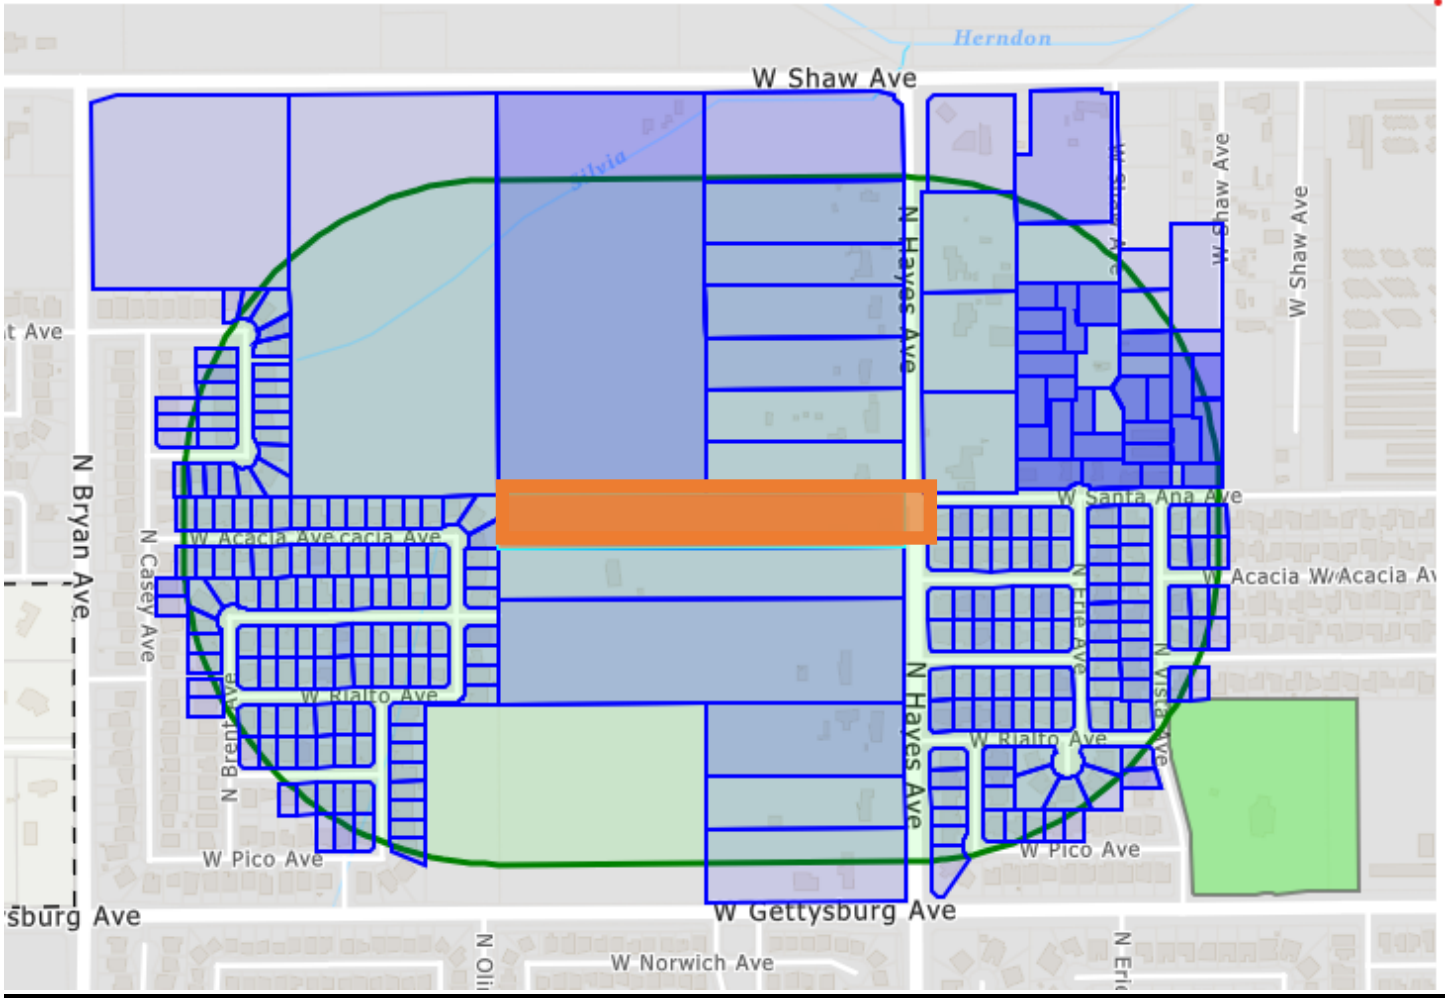

Exhibit G

Public Notice Hearing Radius Map

Legend

-  Subject Property
-  Noticing Boundary

**CITY OF FRESNO PLANNING AND DEVELOPMENT DEPARTMENT
NOTICE OF PUBLIC HEARING
VESTING TENTATIVE TRACT MAP NO. 6443
AND THE RELATED ENVIRONMENTAL ASSESSEMENT**