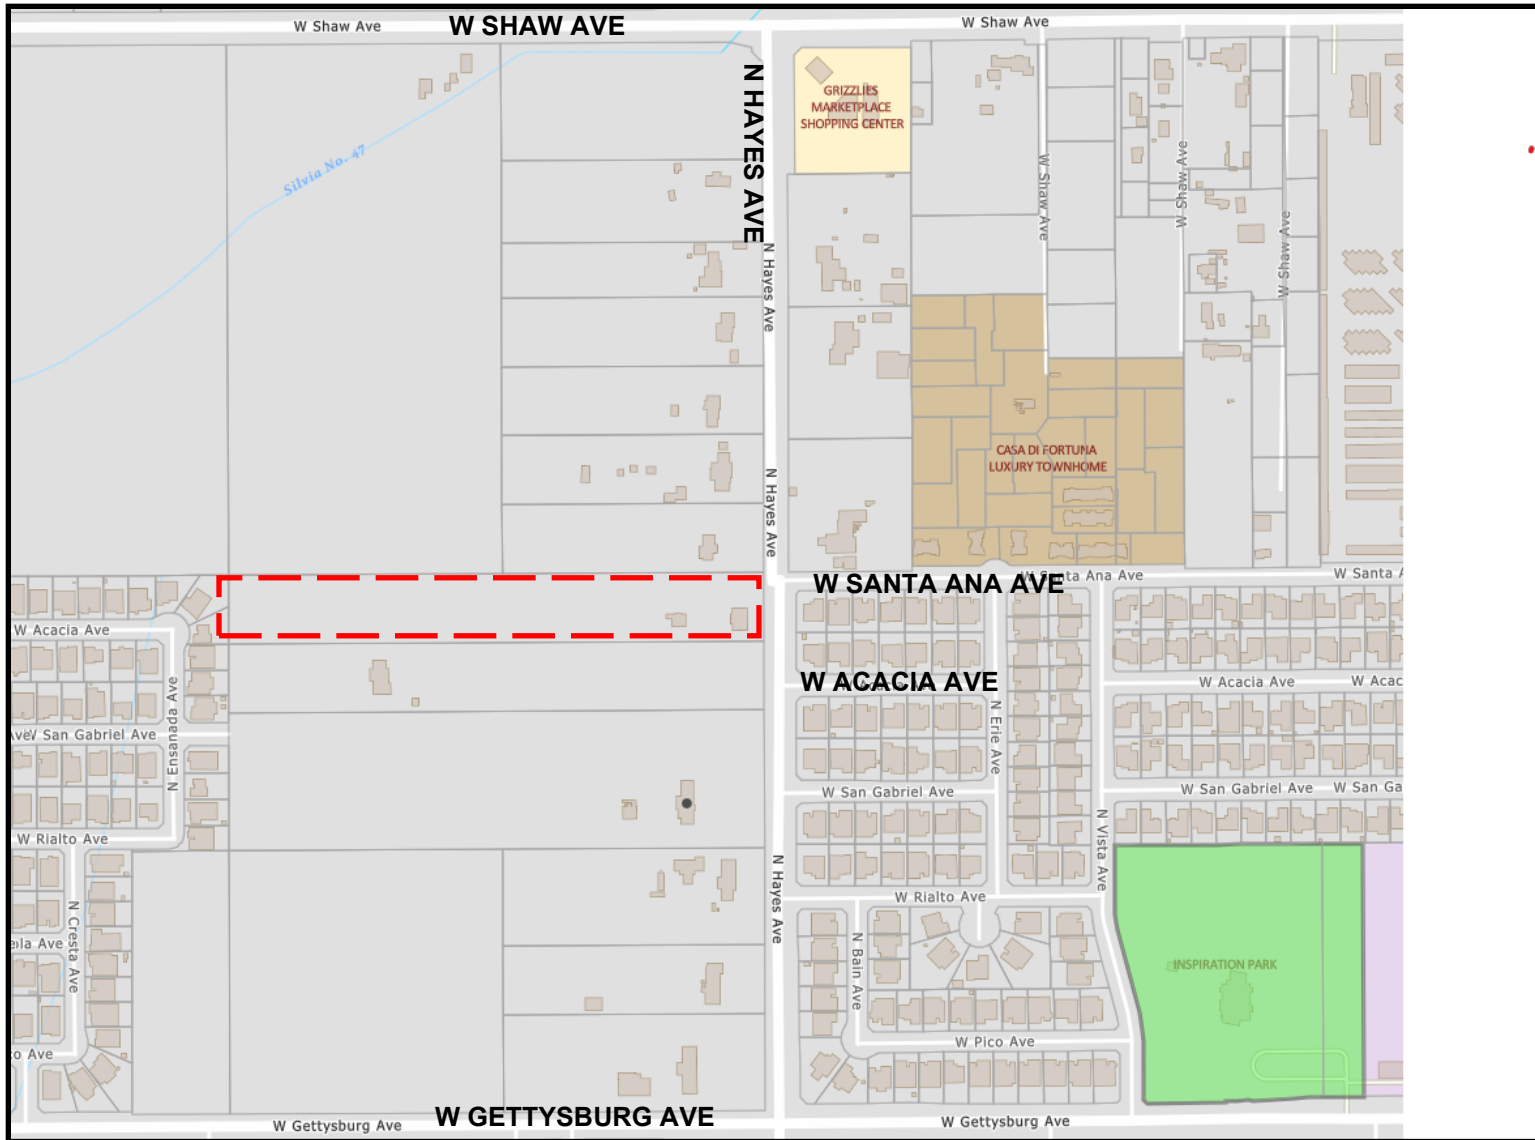

VICINITY MAP

Subject Property

Planning and Development Department
2600 Fresno Street, Room 3043 · Fresno, CA 93721 · Phone (559) 621-8277