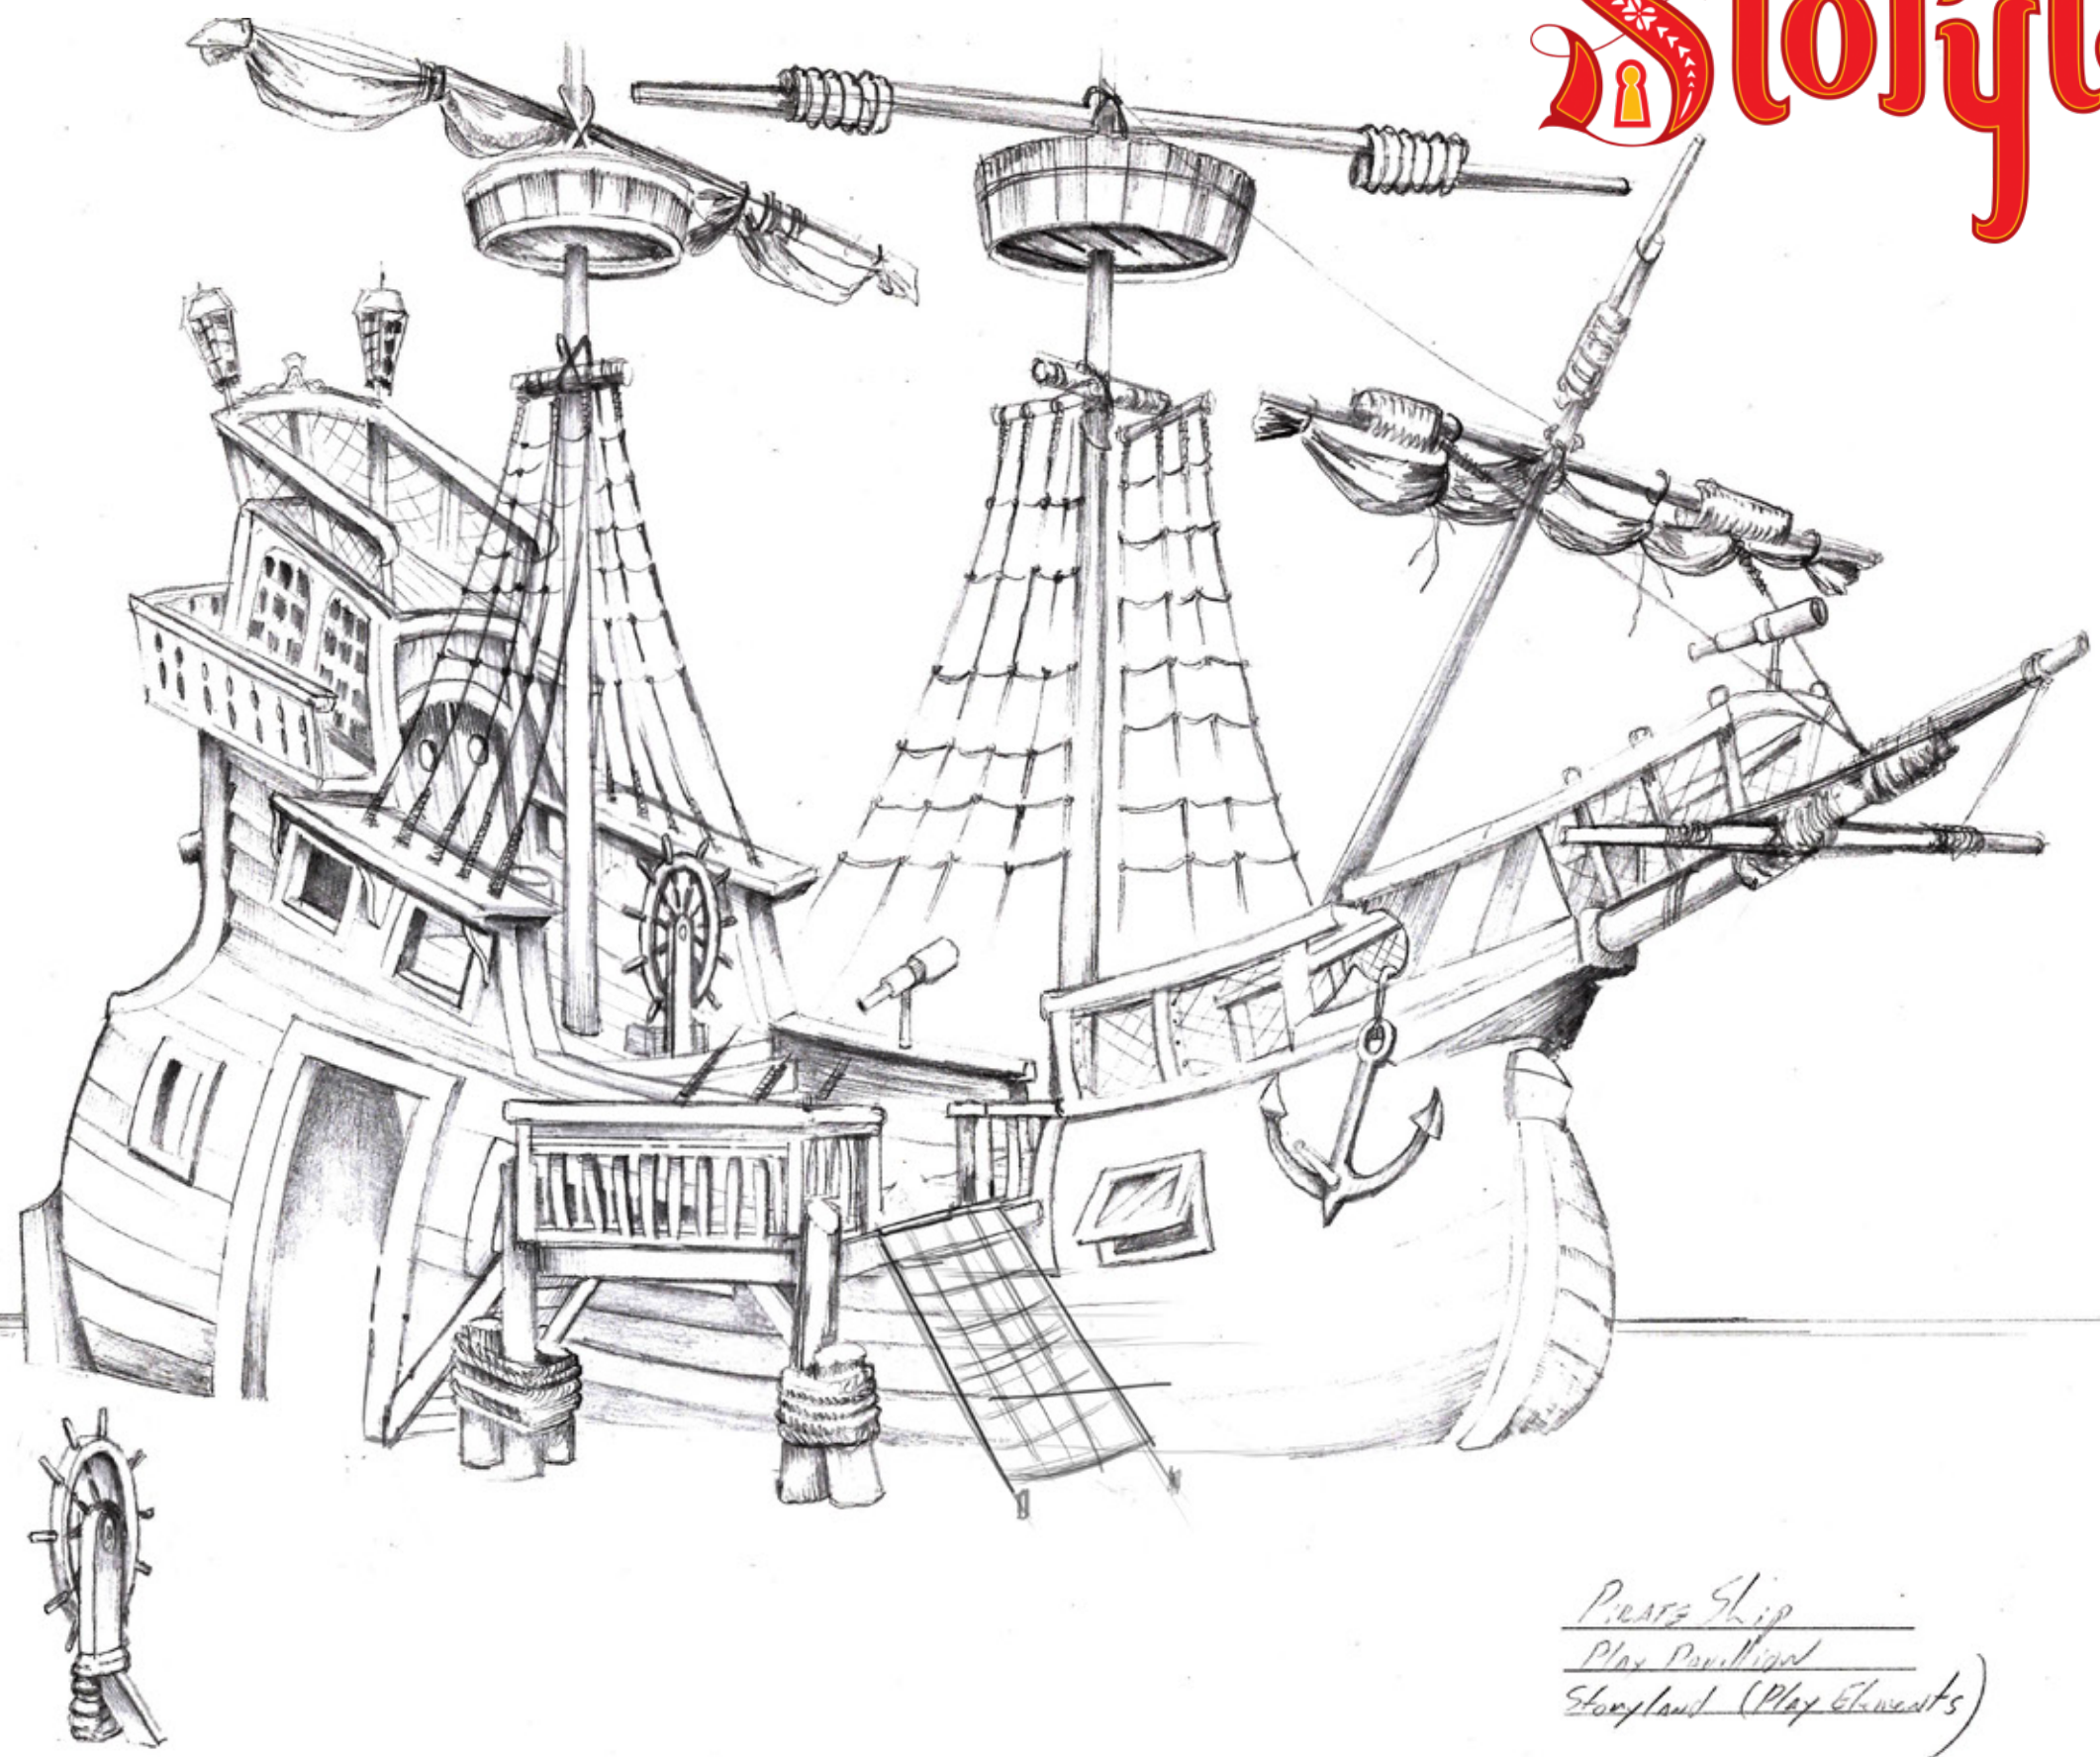

PROJECT NAME:
STORYLAND PLAY AREA

TOOL / SCULPT:

NOTES/UPDATES:

*Pirate Ship Play
Storyland Pavilion*

PIRATE SHIP CONCEPT

PROJECT NAME:
STORYLAND PLAY AREA

TOOL / SCULPT:

NOTES/UPDATES:

*Pirate Ship
Play Pavilion
Storyland (Play Elements)*

PIRATE SHIP CONCEPT

PROJECT NAME:
STORYLAND PLAY AREA

TOOL / SCULPT:

NOTES/UPDATES:

1. seating area / decking for parents
just outside of play area

Storyland

PROJECT NAME:
STORYLAND PLAY AREA

TOOL / SCULPT:

NOTES/UPDATES:

*Storyland:
Play elements for
Pirate Pavilion*

FREE STANDING CLIMB-ON FEATURES

PIRATE SHIP AREA ADDITIONAL PLAY FEATURES

PROJECT NAME:
STORYLAND PLAY AREA

PIRATE SHIP PLAY AREA DIMENSIONS