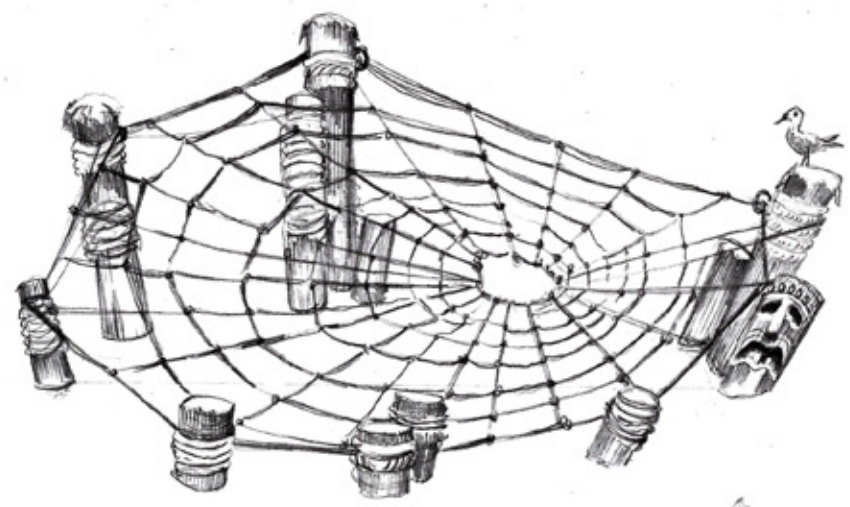

*Pirate Ship
Play Pavilion
Storyland (Play Elements)*

PIRATE SHIP CONCEPT

PROJECT NAME:
STORYLAND PLAY AREA

TOOL / SCULPT:

NOTES/UPDATES:

1. seating area / decking for parents
just outside of play area

Storyland

PROJECT NAME:
STORYLAND PLAY AREA

TOOL / SCULPT:

NOTES/UPDATES:

*Storyland:
Play elements for
Pirate Pavilion*

FREE STANDING CLIMB-ON FEATURES

PIRATE SHIP AREA ADDITIONAL PLAY FEATURES

PROJECT NAME:
STORYLAND PLAY AREA

TOOL / SCULPT:

NOTES/UPDATES:

STORYLAND_DWL_V4

PROJECT NAME:
STORYLAND PLAY AREA

TOOL / SCULPT:

NOTES/UPDATES:

PIRATE SHIP PLAY AREA DIMENSIONS

PROJECT NAME: STORYLAND PLAY AREA
TOOL / SCULPT:
NOTES/UPDATES:

PIRATE SHIP PLAY AREA DIMENSIONS