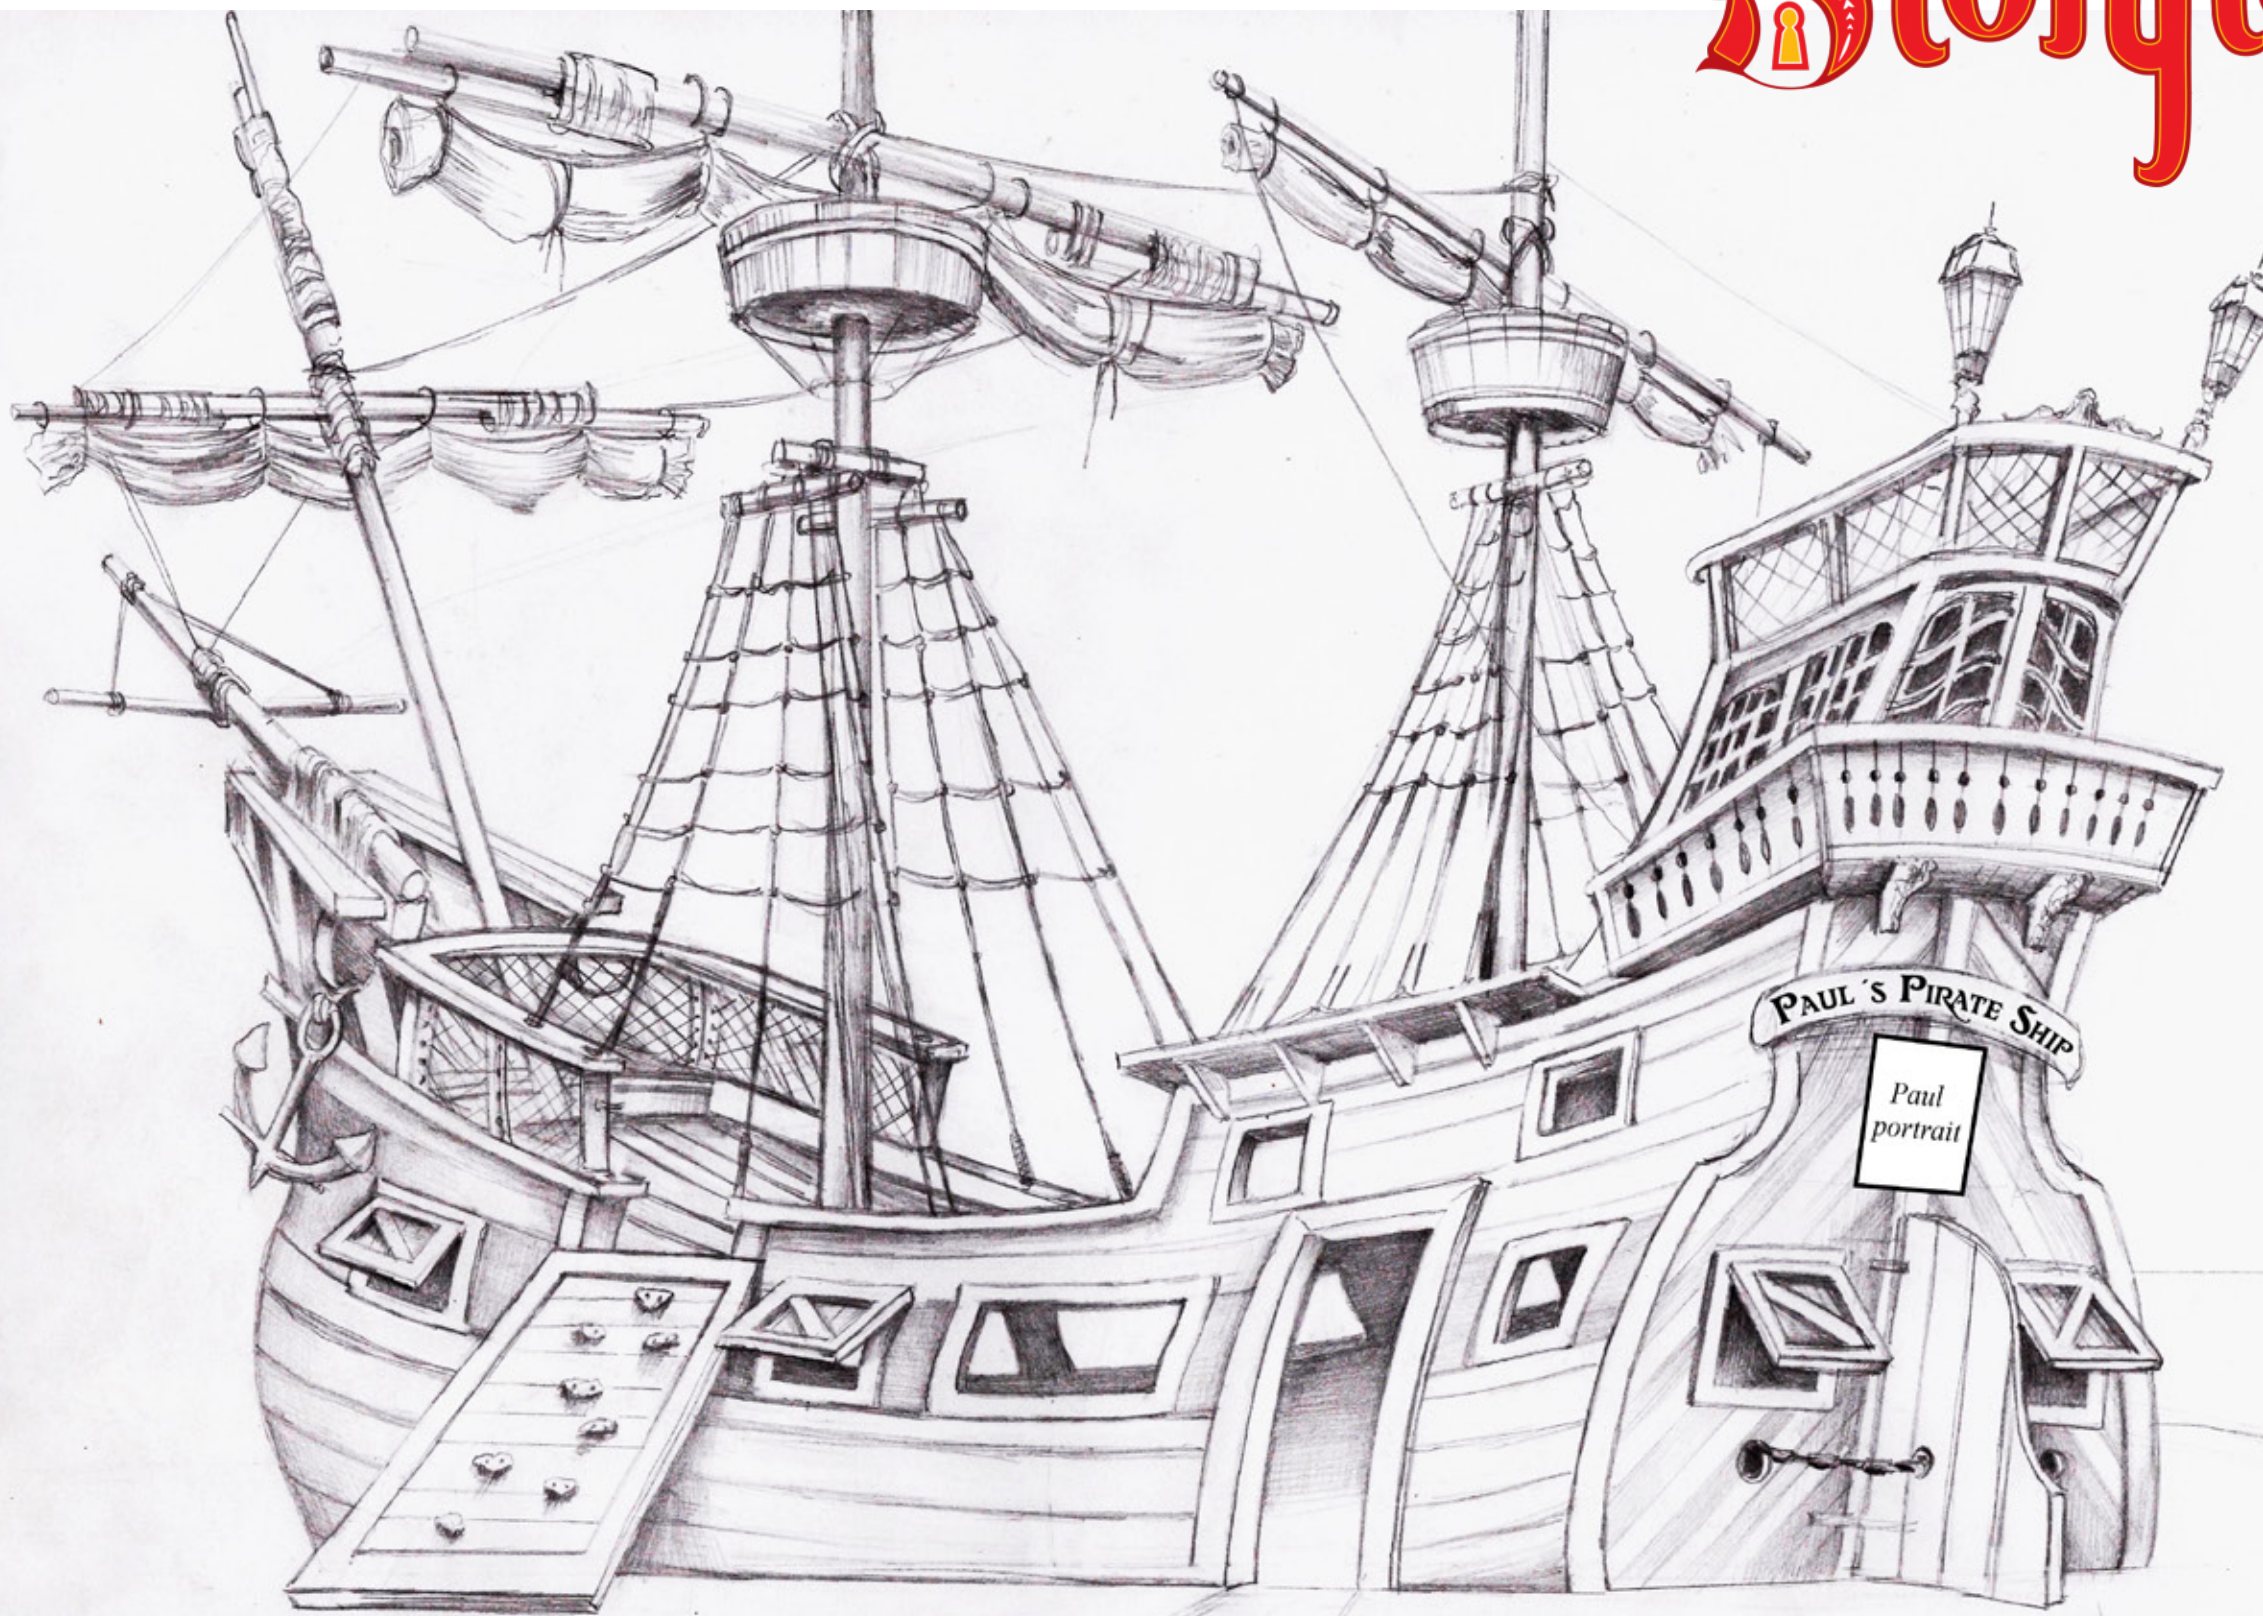

PROJECT NAME:
STORYLAND PLAY AREA

TOOL / SCULPT:

NOTES/UPDATES:

*Pirate Ship Play
Storyland Pavilion*

PIRATE SHIP CONCEPT

PROJECT NAME:
STORYLAND PLAY AREA

TOOL / SCULPT:

NOTES/UPDATES:

*Pirate Ship
Play Pavilion
Storyland (Play Elements)*

PIRATE SHIP CONCEPT

PROJECT NAME:
STORYLAND PLAY AREA

TOOL / SCULPT:

NOTES/UPDATES:

1. seating area / decking for parents
just outside of play area

Storyland

TOOL / SCULPT:

NOTES/UPDATES:

STORYLAND_DWL_V4

PROJECT NAME:
STORYLAND PLAY AREA

TOOL / SCULPT:

NOTES/UPDATES:

PIRATE SHIP PLAY AREA DIMENSIONS

PROJECT NAME: STORYLAND PLAY AREA
TOOL / SCULPT:
NOTES/UPDATES:

PIRATE SHIP PLAY AREA DIMENSIONS