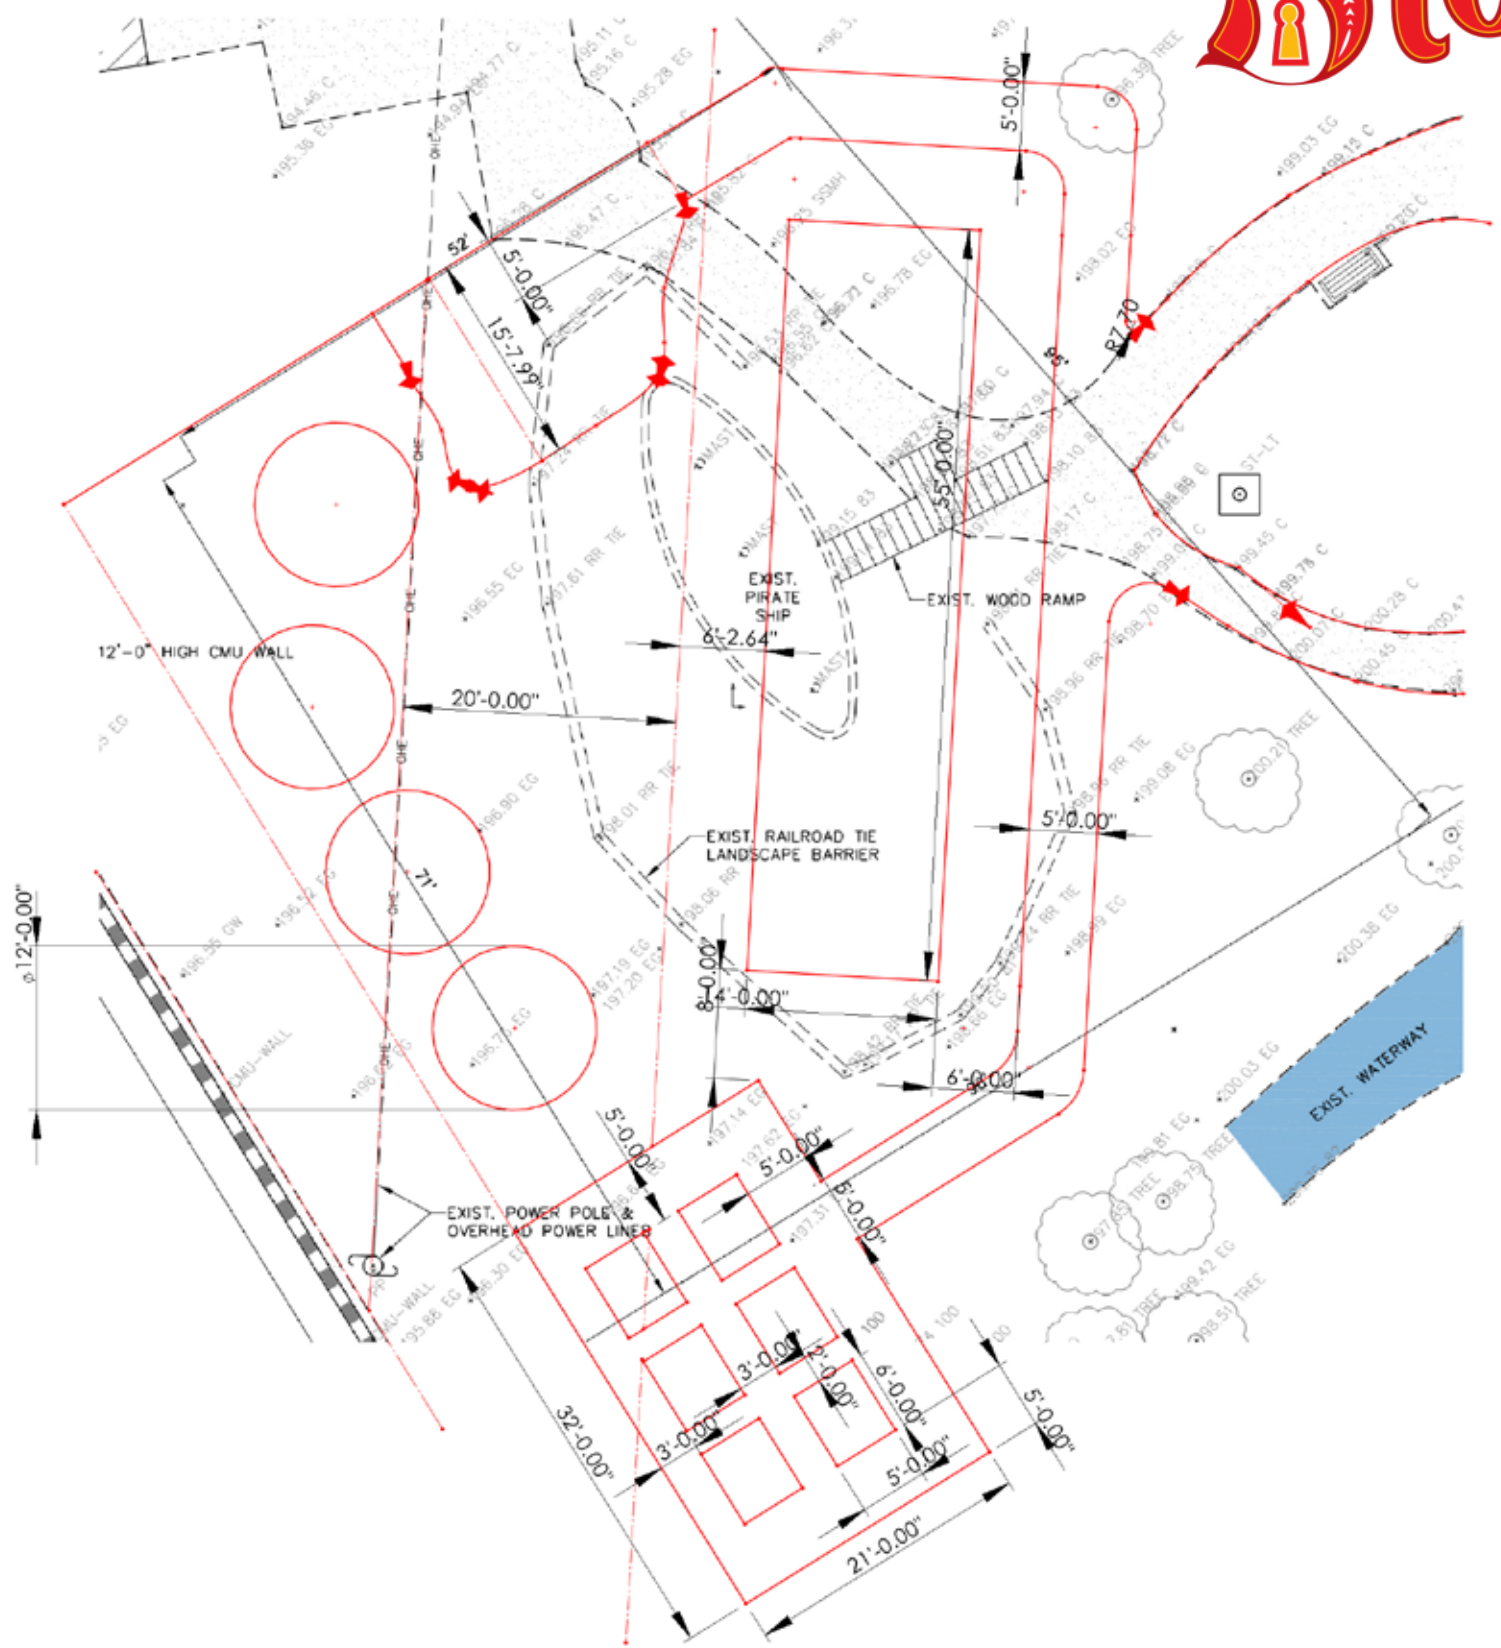

PROJECT NAME:
STORYLAND PLAY AREA

TOOL / SCULPT:

NOTES/UPDATES:

*Pirate Ship Play
Storyland Pavilion*

PIRATE SHIP CONCEPT

PROJECT NAME:
STORYLAND PLAY AREA

TOOL / SCULPT:

NOTES/UPDATES:

*Pirate Ship
Play Pavilion
Storyland (Play Elements)*

PIRATE SHIP CONCEPT

PROJECT NAME:
STORYLAND PLAY AREA

TOOL / SCULPT:

NOTES/UPDATES:

1. seating area / decking for parents
just outside of play area

Storyland

TOOL / SCULPT:

NOTES/UPDATES:

STORYLAND_DWL_V4

PROJECT NAME:
STORYLAND PLAY AREA

TOOL / SCULPT:

NOTES/UPDATES:

PIRATE SHIP PLAY AREA DIMENSIONS

PROJECT NAME: STORYLAND PLAY AREA
TOOL / SCULPT:
NOTES/UPDATES:

PIRATE SHIP PLAY AREA DIMENSIONS