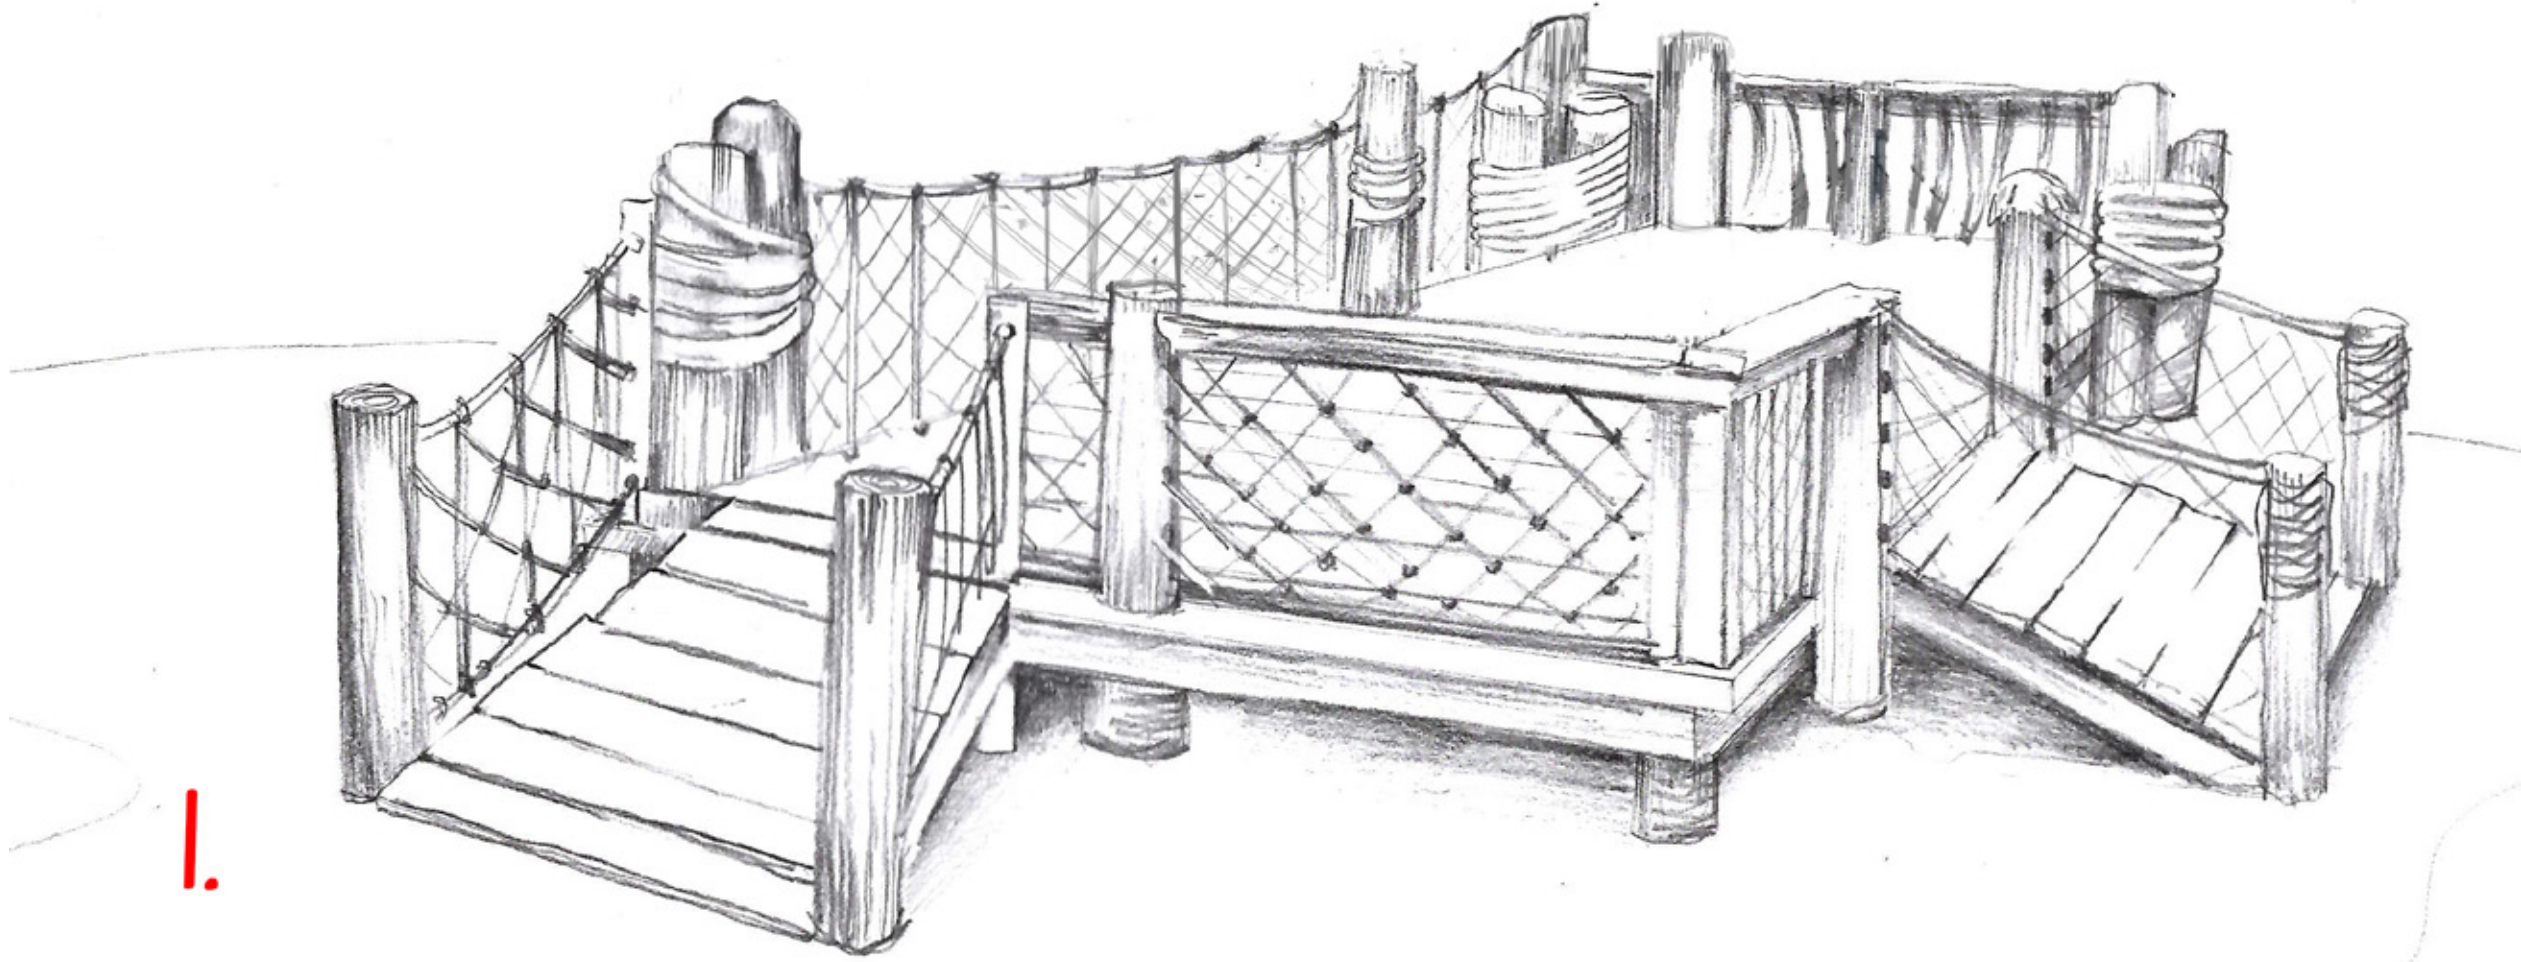

*Pirate Ship
Play Pavilion
Storyland (Play Elements)*

PIRATE SHIP CONCEPT

PROJECT NAME:
STORYLAND PLAY AREA

TOOL / SCULPT:

NOTES/UPDATES:

1. seating area / decking for parents
just outside of play area

Storyland

PROJECT NAME:
STORYLAND PLAY AREA

TOOL / SCULPT:

NOTES/UPDATES:

*Storyland:
Play elements for
Pirate Pavilion*

FREE STANDING CLIMB-ON FEATURES

PIRATE SHIP AREA ADDITIONAL PLAY FEATURES

PROJECT NAME:
STORYLAND PLAY AREA

TOOL / SCULPT:

NOTES/UPDATES:

STORYLAND_DWL_V4

PROJECT NAME:
STORYLAND PLAY AREA

TOOL / SCULPT:

NOTES/UPDATES:

PIRATE SHIP PLAY AREA DIMENSIONS

PROJECT NAME: STORYLAND PLAY AREA
TOOL / SCULPT:
NOTES/UPDATES:

PIRATE SHIP PLAY AREA DIMENSIONS