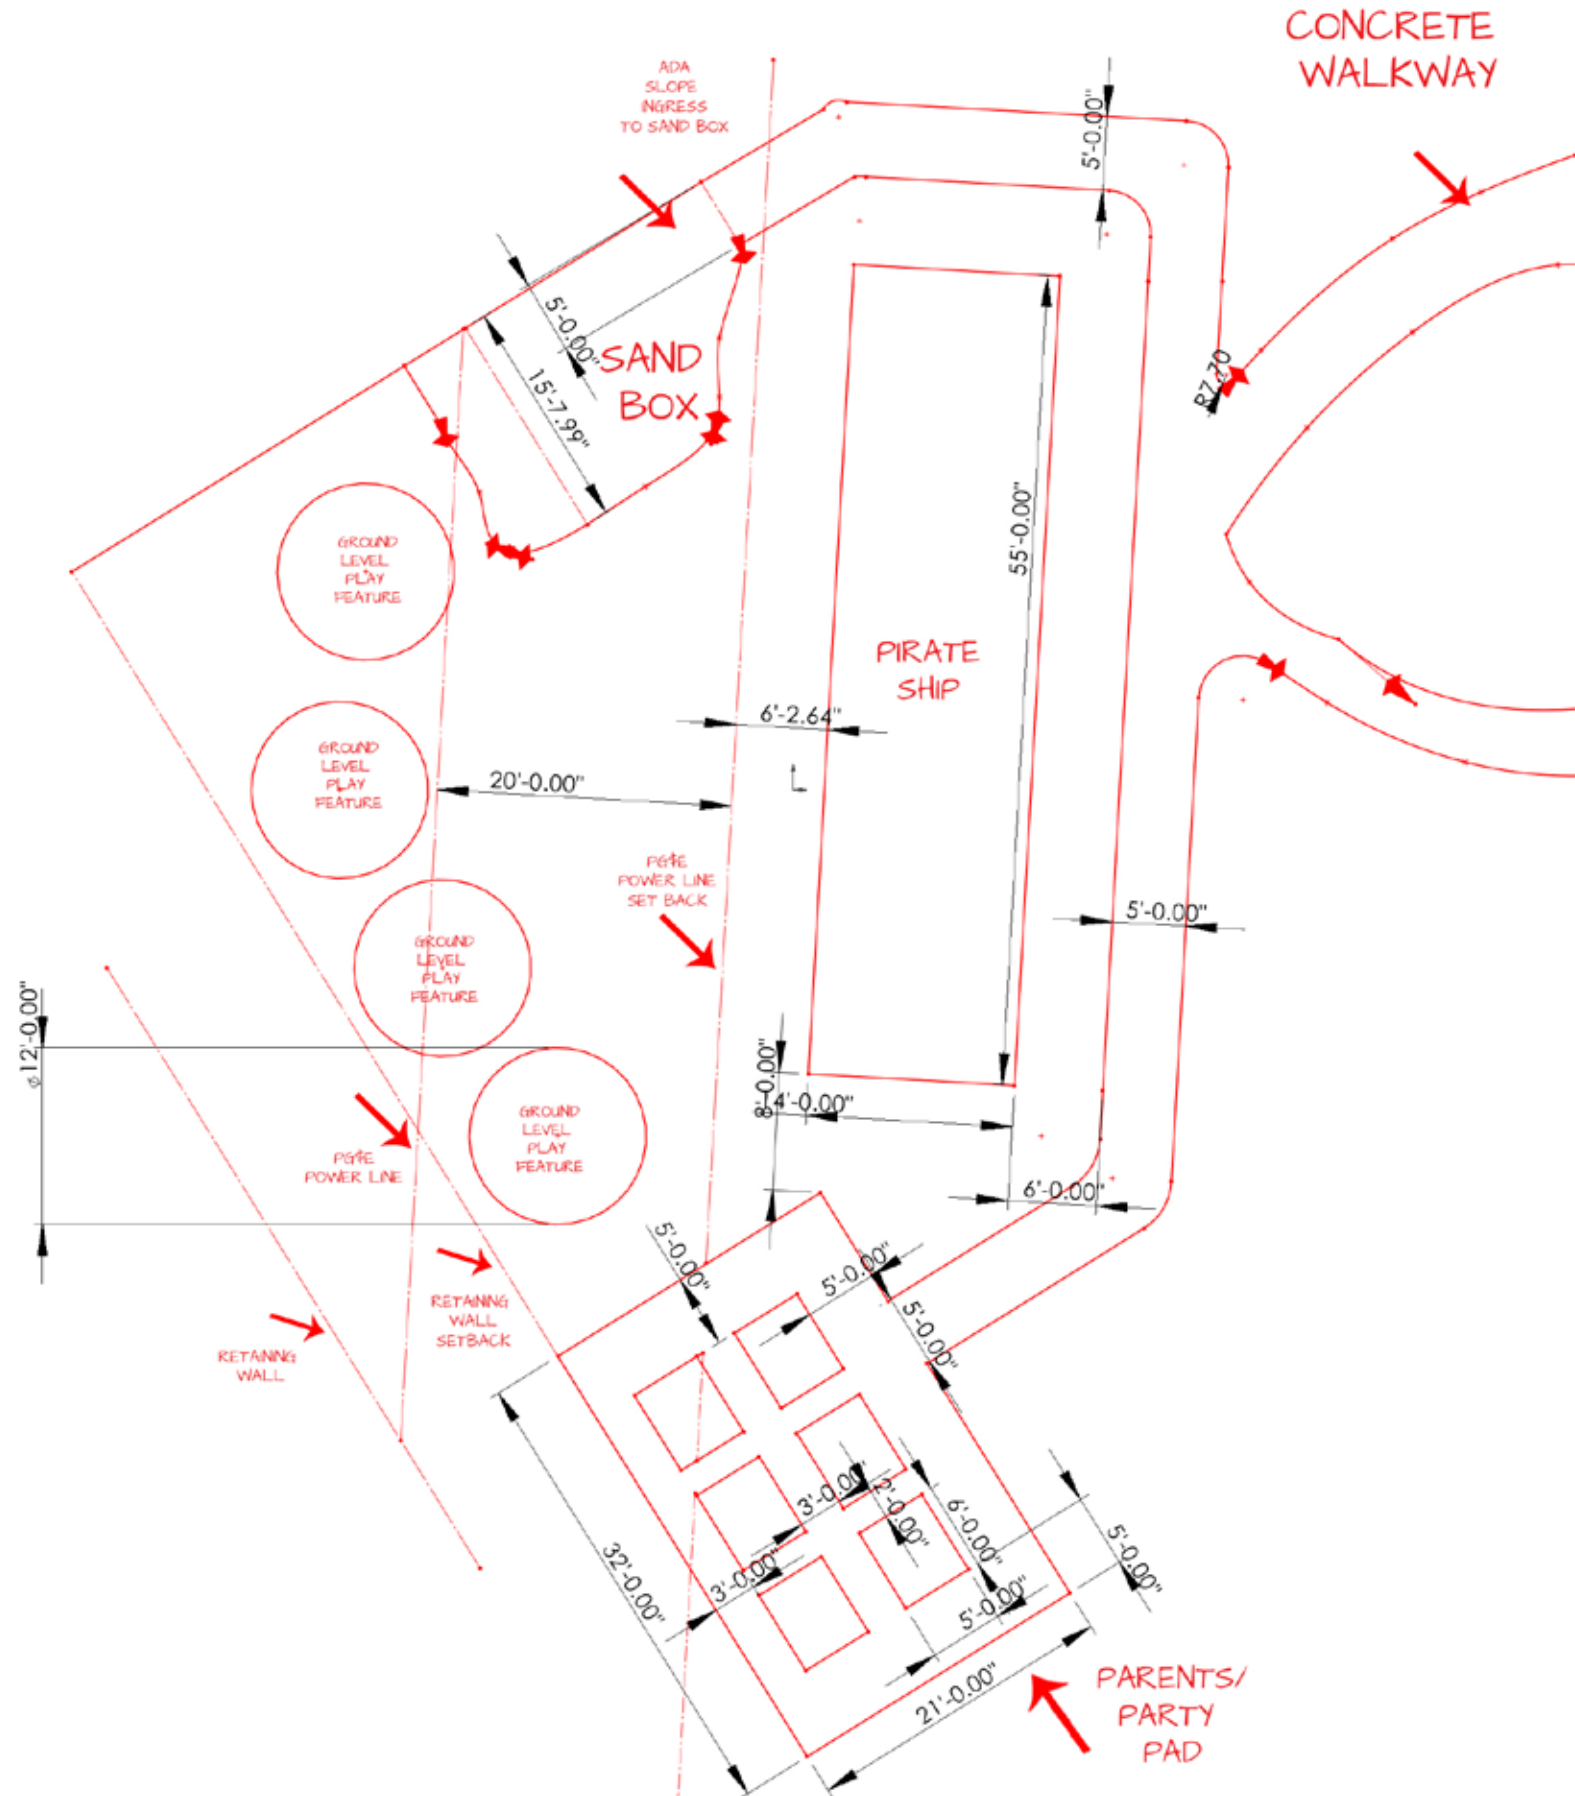

PROJECT NAME:
STORYLAND PLAY AREA

TOOL / SCULPT:

NOTES/UPDATES:

*Pirate Ship Play
Storyland Pavilion*

PIRATE SHIP CONCEPT

PROJECT NAME:
STORYLAND PLAY AREA

TOOL / SCULPT:

NOTES/UPDATES:

*Pirate Ship
Play Pavilion
Storyland (Play Elements)*

PIRATE SHIP CONCEPT

PROJECT NAME:
STORYLAND PLAY AREA

TOOL / SCULPT:

NOTES/UPDATES:

1. seating area / decking for parents
just outside of play area

Storyland

TOOL / SCULPT:

NOTES/UPDATES:

STORYLAND_DWL_V4

PROJECT NAME:
STORYLAND PLAY AREA

TOOL / SCULPT:

NOTES/UPDATES:

PIRATE SHIP PLAY AREA DIMENSIONS

PROJECT NAME: STORYLAND PLAY AREA
TOOL / SCULPT:
NOTES/UPDATES:

PIRATE SHIP PLAY AREA DIMENSIONS