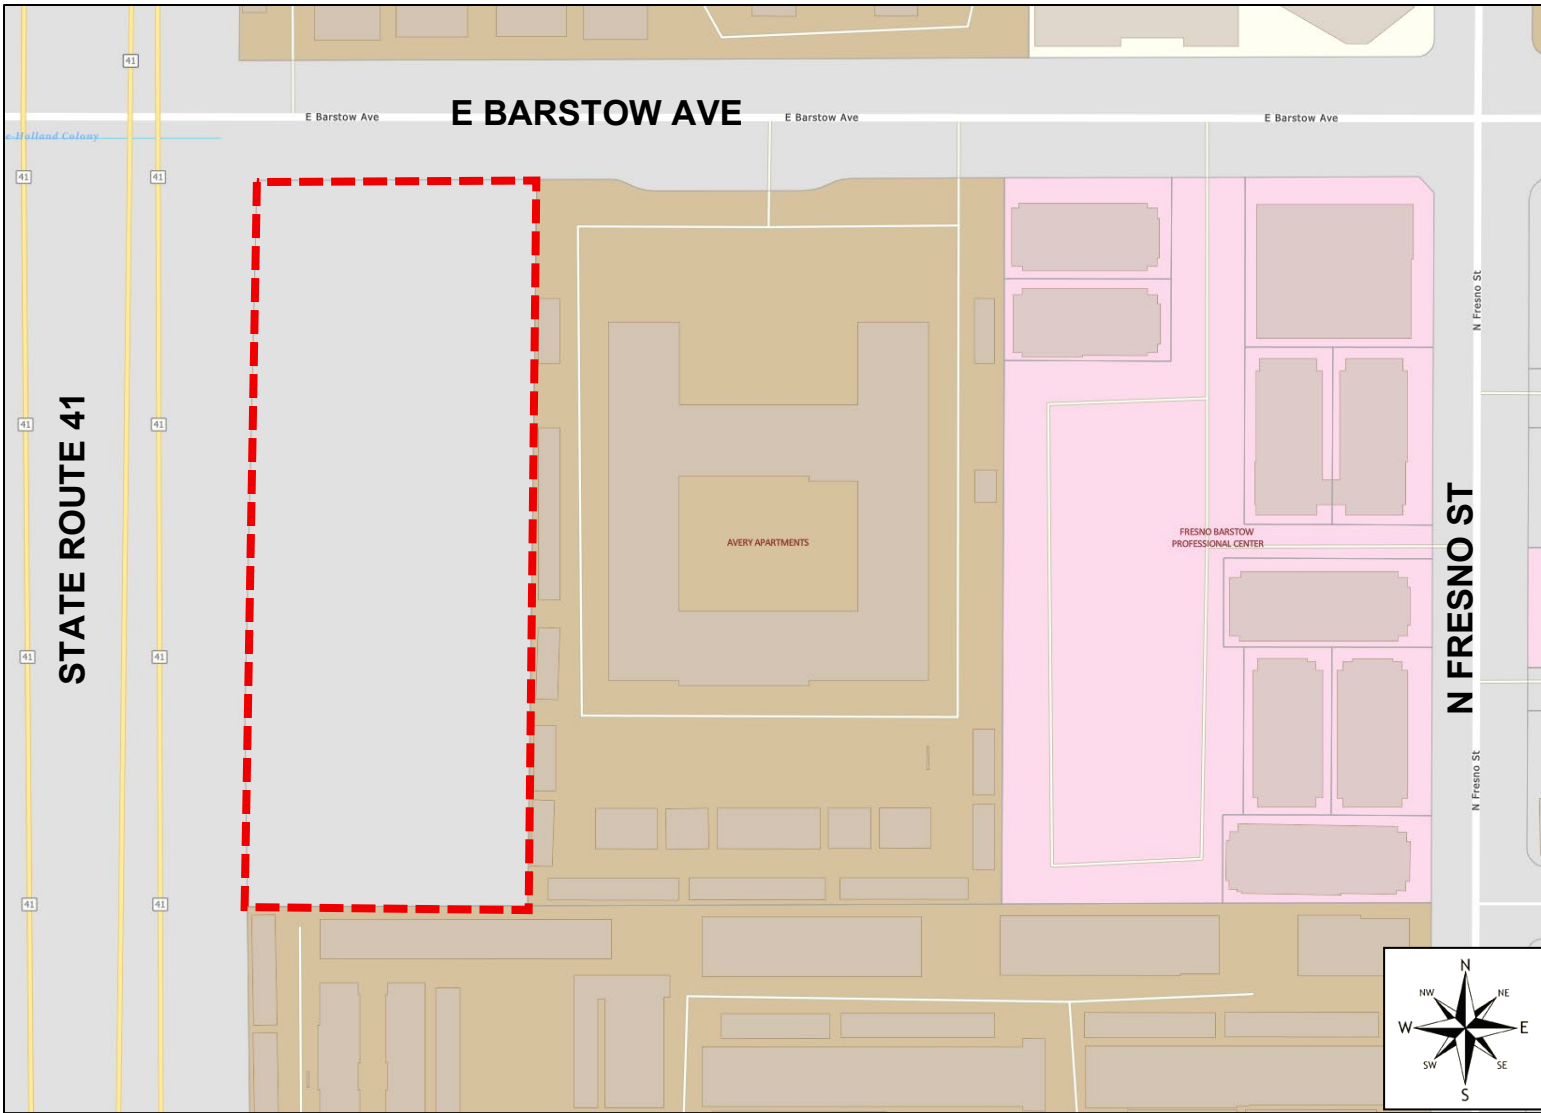

PLANNING AND DEVELOPMENT DEPARTMENT

Valeria Ramirez, Planner
2600 FRESNO ST. RM 3043
FRESNO, CA 93721-3604

THIS IS A LEGAL NOTICE REGARDING
Rezone Application No. P26-00729

VICINITY MAP

Subject Property

Planning and Development Department
2600 Fresno Street, Room 3043 · Fresno, CA 93721 · Phone (559) 621-8277