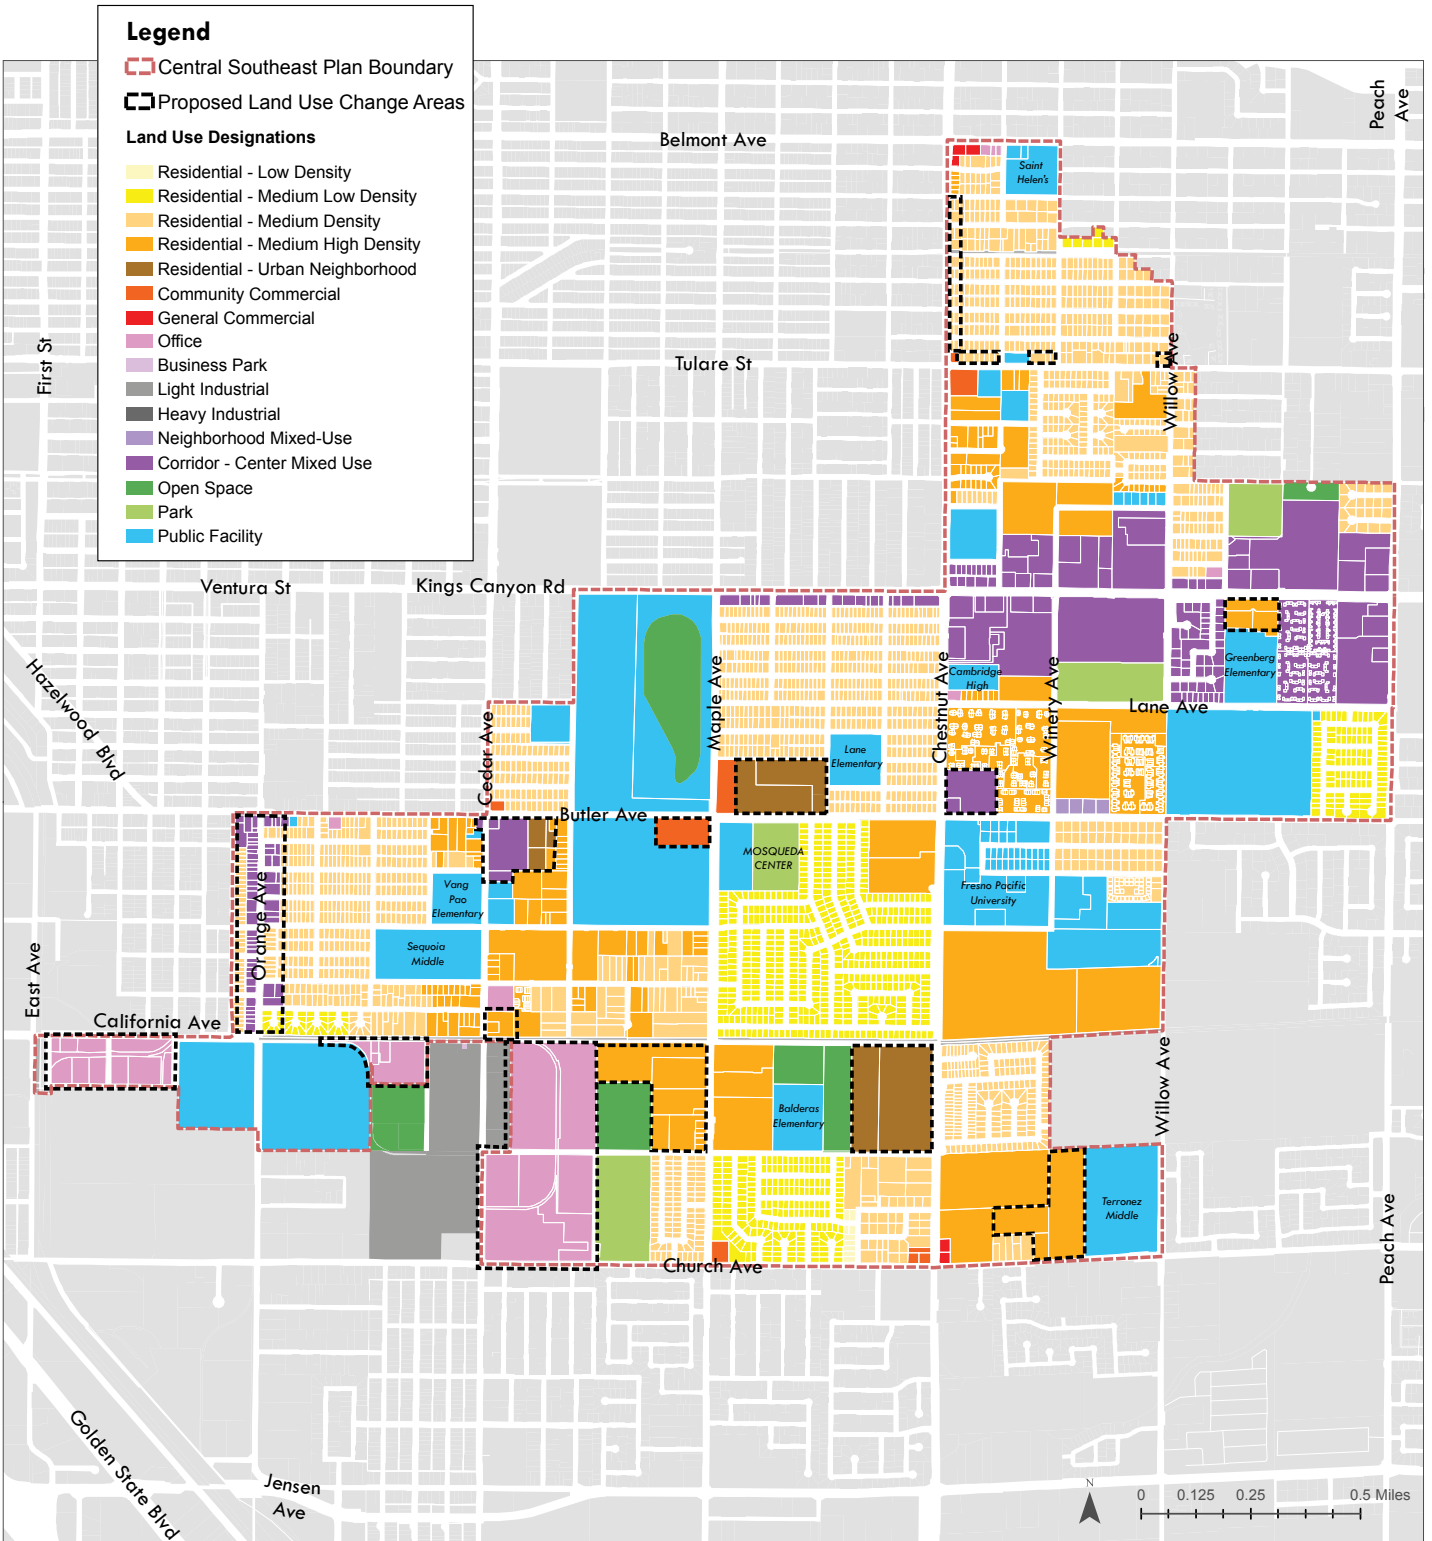

Central Southeast Specific Plan Initiation Map

Post Initiation Map

Legend

CESP Boundary

Land Use Change Area

Land Use Designations

- | | |
|-------------------------------|-----------------------------------|
| Commercial - Community | Open Space |
| Commercial - General | Park |
| Mixed Use - Corridor Center | Public Facility |
| Mixed-Use - Neighborhood | Residential - Low Density |
| Employment - Office | Residential - Medium Density |
| Employment - Light Industrial | Residential - Medium High Density |
| Employment - Heavy Industrial | Residential - Medium Low Density |
| Railroad | Residential - Urban Neighborhood |

Central Southeast Fresno Specific Plan