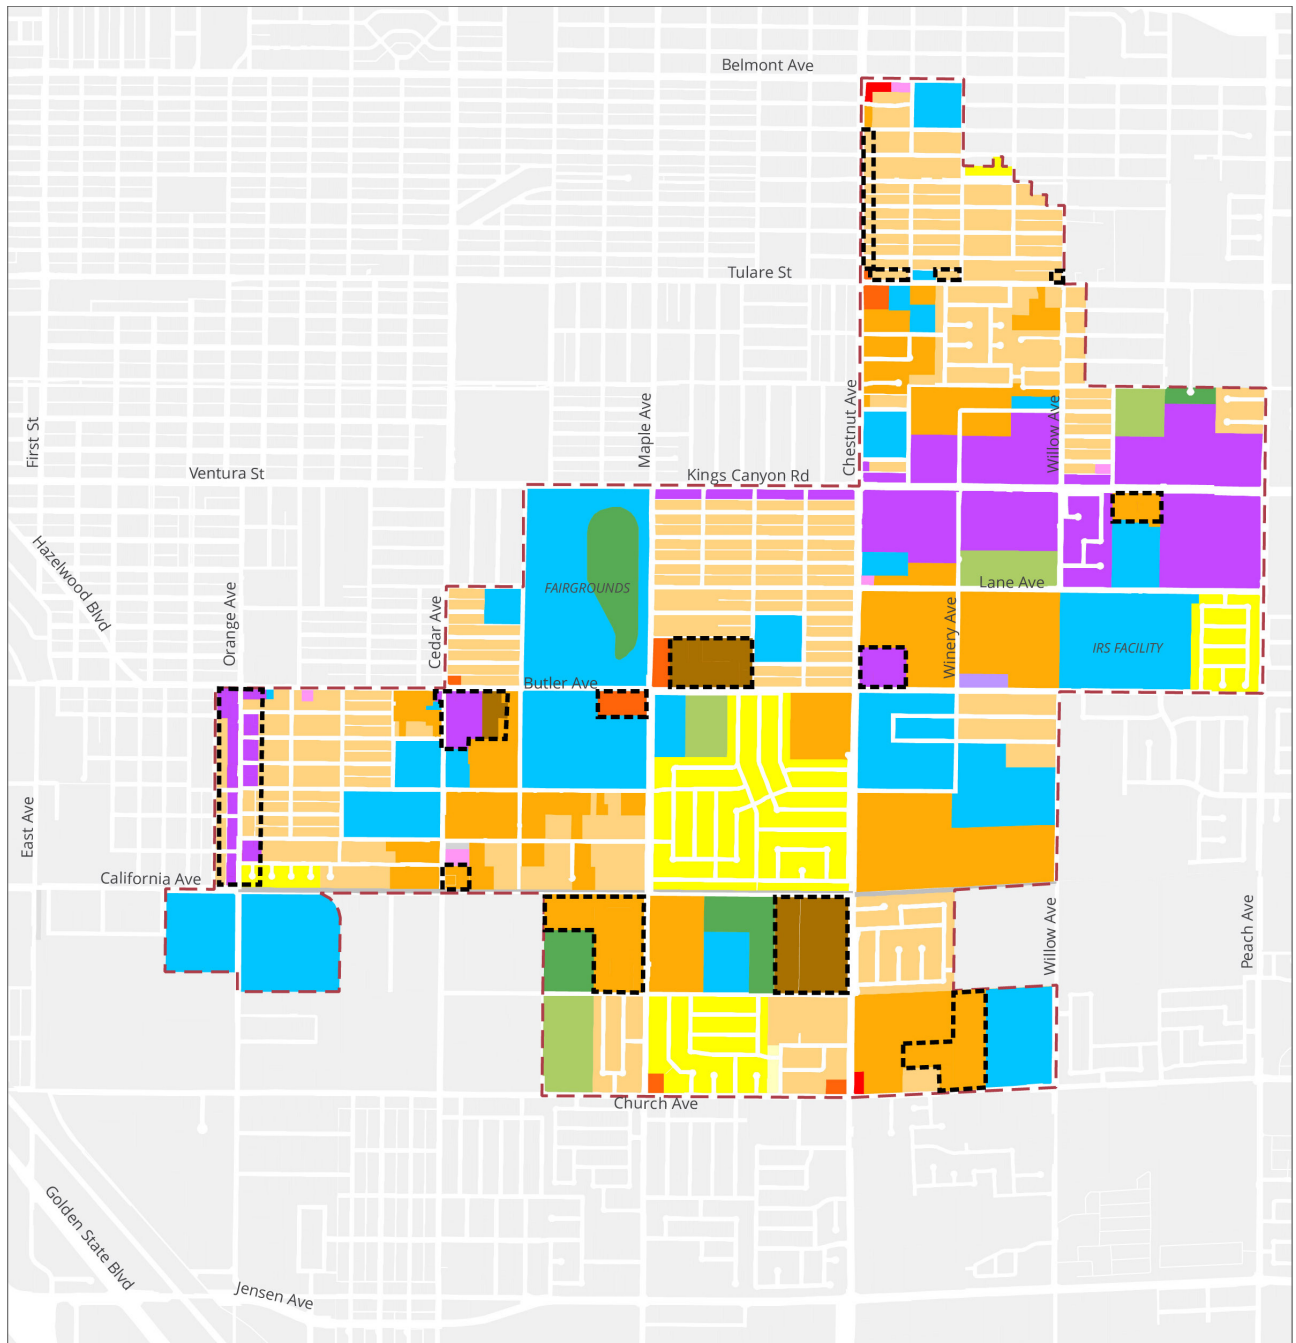

Central Southeast Specific Plan Initiation Map

Post Initiation Map

Legend

CESP Boundary

Land Use Change Area

Land Use Designations

- | | |
|-------------------------------|-----------------------------------|
| Commercial - Community | Open Space |
| Commercial - General | Park |
| Mixed Use - Corridor Center | Public Facility |
| Mixed-Use - Neighborhood | Residential - Low Density |
| Employment - Office | Residential - Medium Density |
| Employment - Light Industrial | Residential - Medium High Density |
| Employment - Heavy Industrial | Residential - Medium Low Density |
| Railroad | Residential - Urban Neighborhood |

Central Southeast Fresno Specific Plan