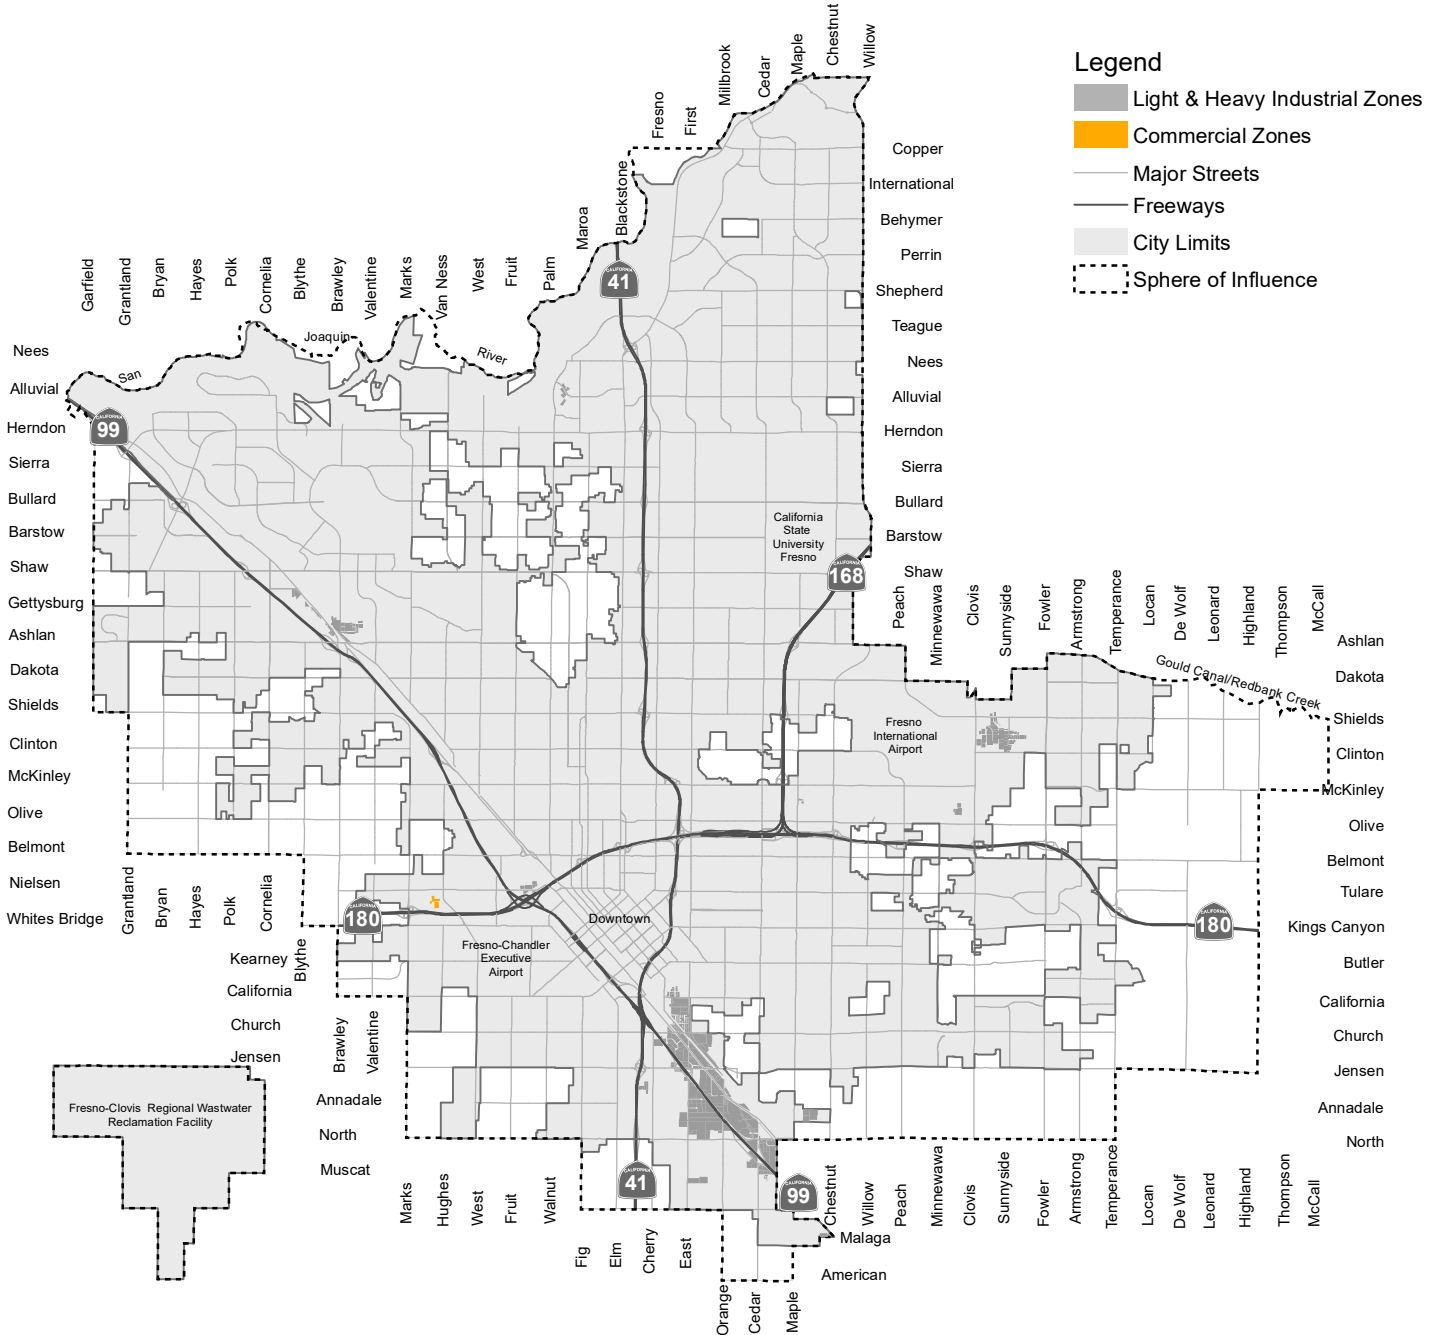

Razor Wire Locations per Text Amendment No. P23-01018

Source: Permit data provided by the City of Fresno Planning & Development Department. All other information provided by City of Fresno GIS.
 Disclaimer: This map is believed to be an accurate representation of the City of Fresno GIS data, however we make no warranties either expressed or implied for correctness of this data.