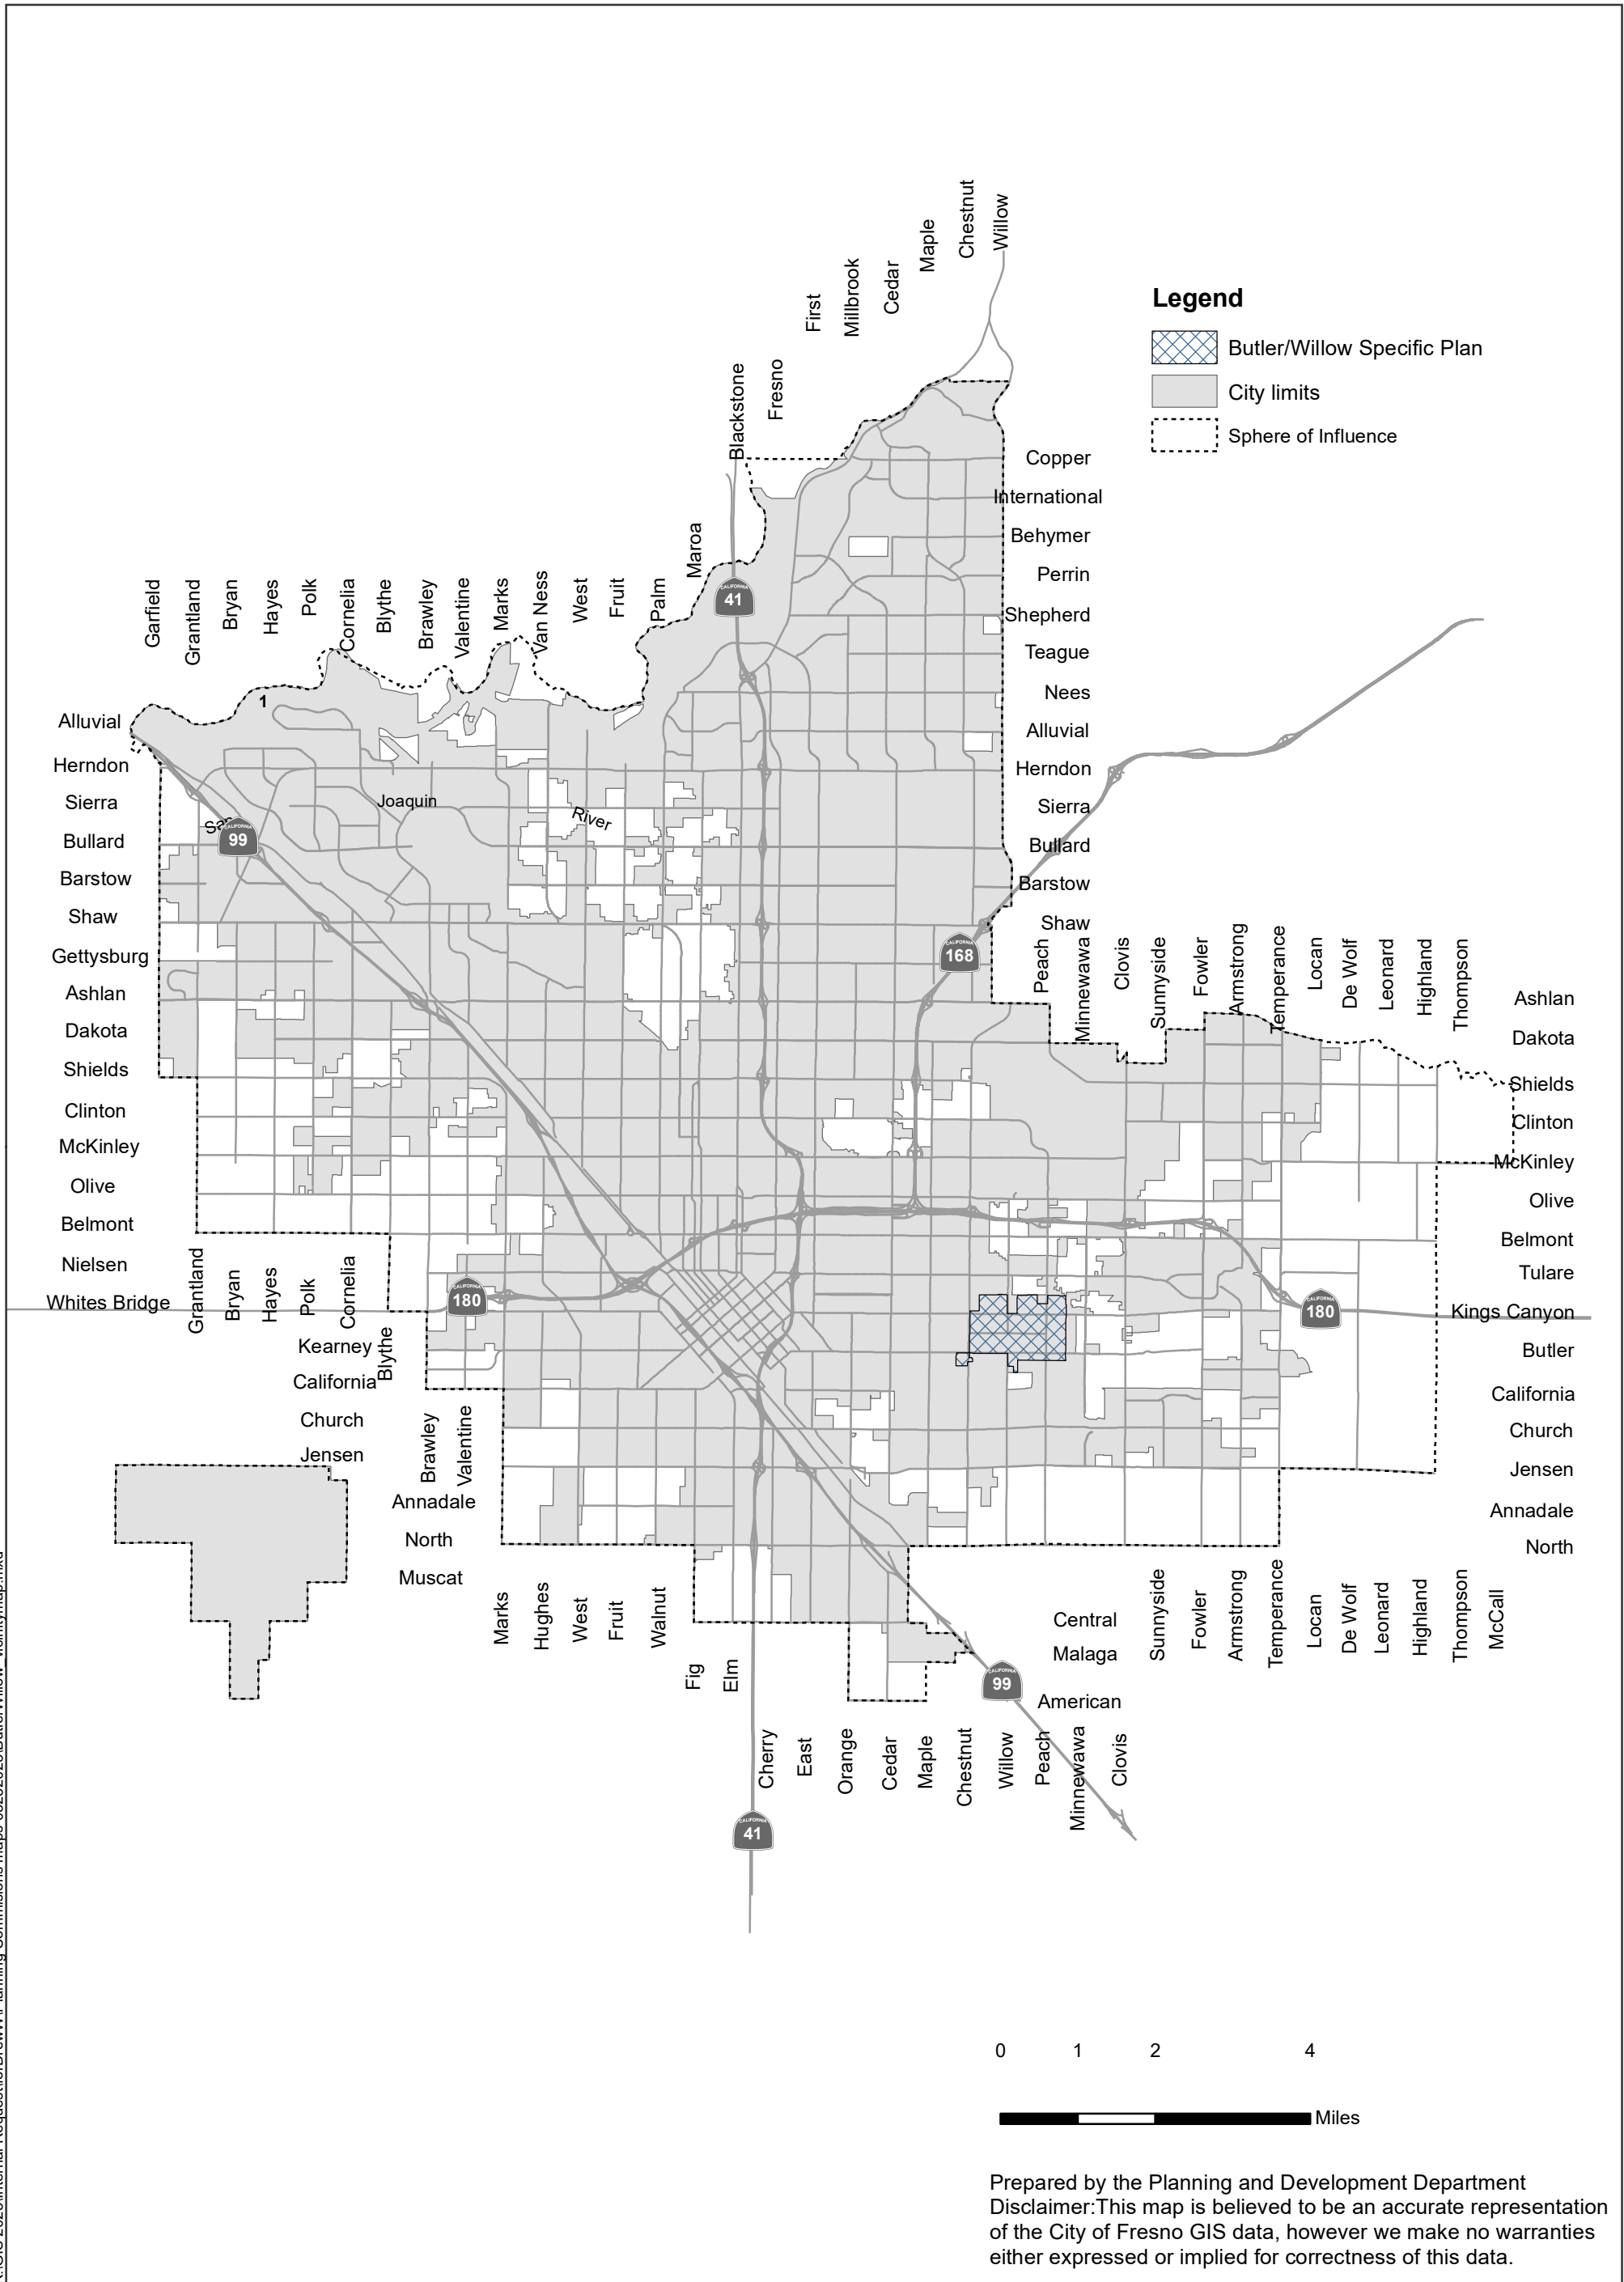

Roosevelt Community Plan Area

Butler/Willow Specific Plan Area

K:\GIS\2023\Internal_Request\forDrew\W\Planning_Commissions\maps\05252023\ButlerWillow_vicinitymap.mxd

Prepared by the Planning and Development Department
Disclaimer: This map is believed to be an accurate representation of the City of Fresno GIS data, however we make no warranties either expressed or implied for correctness of this data.