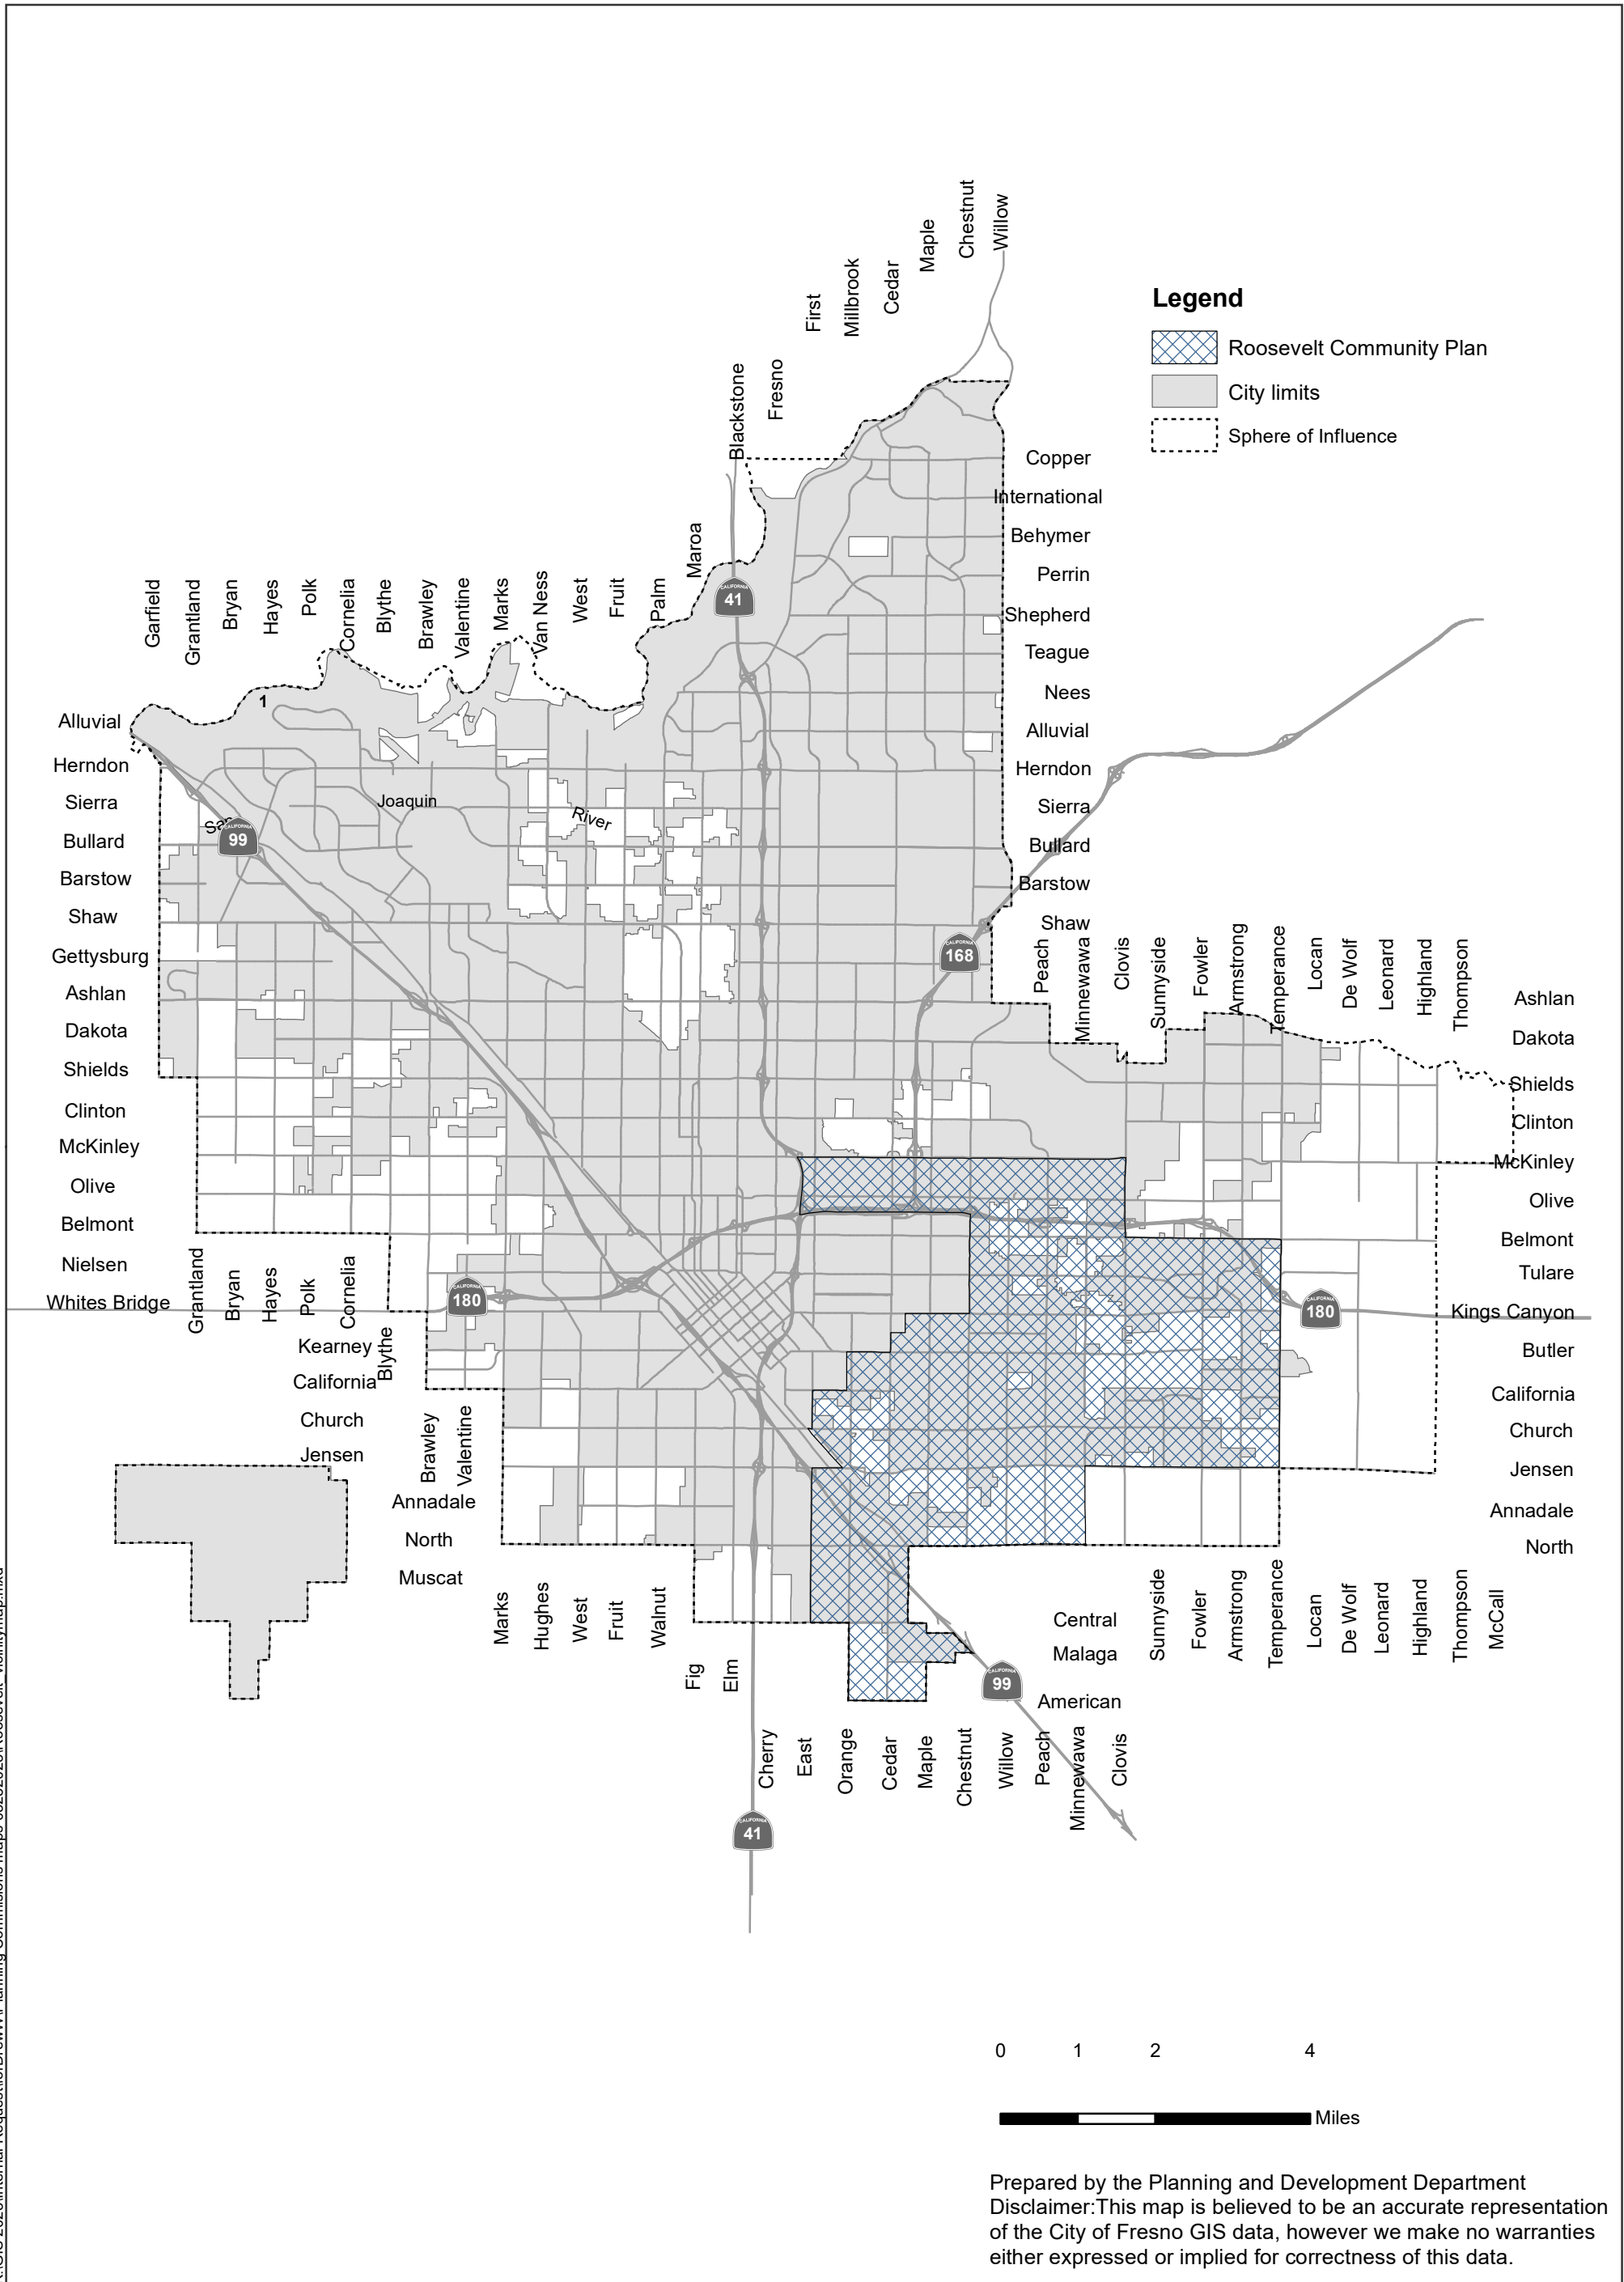

Roosevelt Community Plan Area

Butler/Willow Specific Plan Area

K:\GIS\2023\Internal_Request\forDrew\W\Planning_Commissions\maps\05252023\ButlerWillow_vicinitymap.mxd

Prepared by the Planning and Development Department
Disclaimer: This map is believed to be an accurate representation of the City of Fresno GIS data, however we make no warranties either expressed or implied for correctness of this data.